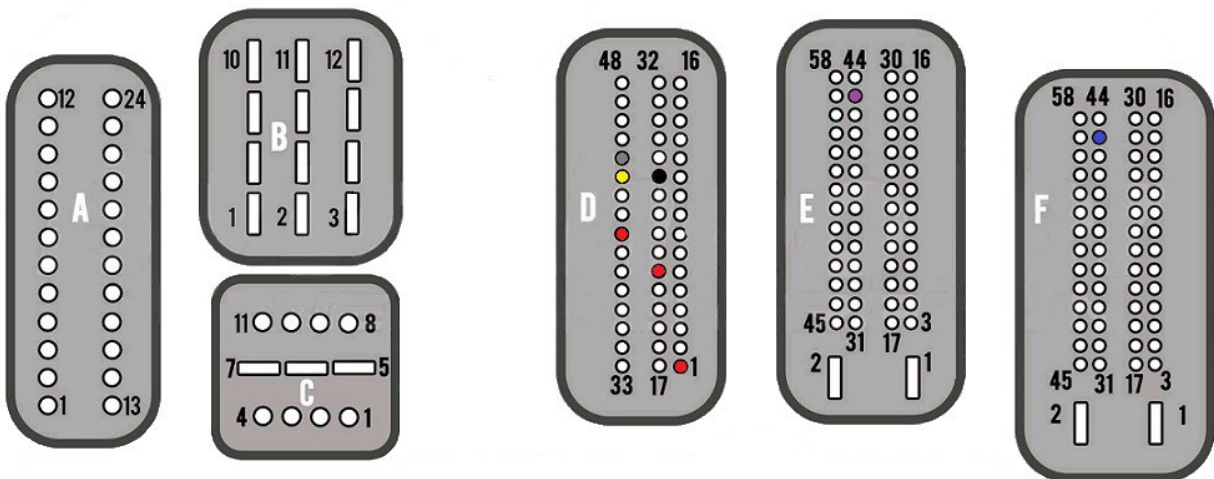

MEVD17.2.4

- Red
  +12v
- Yellow
  Can H
- Gray
  Can L
- Black
  Gnd
- Blue
  S1
- Purple
  S2