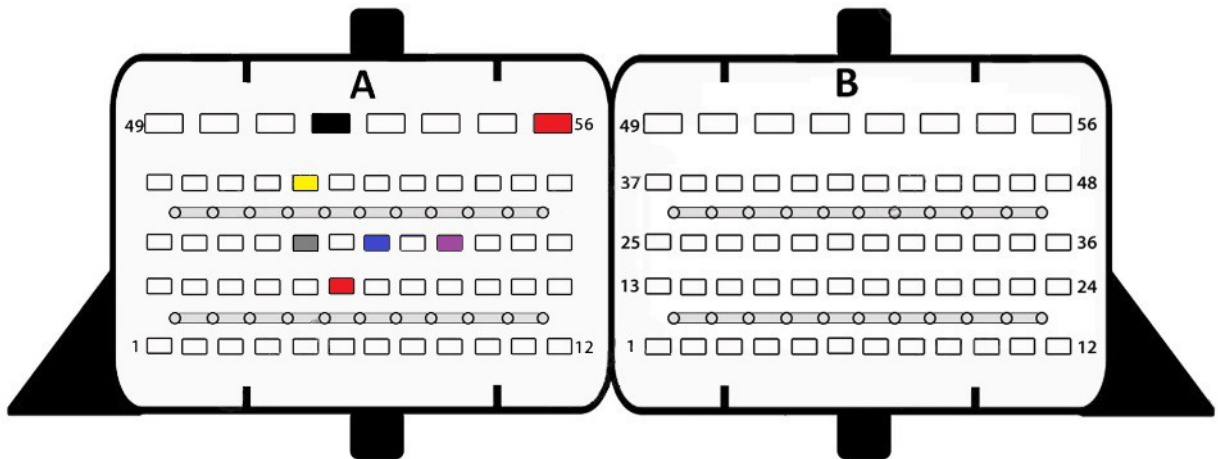

MEG17.9.21

- Red
  +12v
- Yellow
  Can H
- Gray
  Can L
- Black
  Gnd
- Blue
  S1
- Purple
  S2