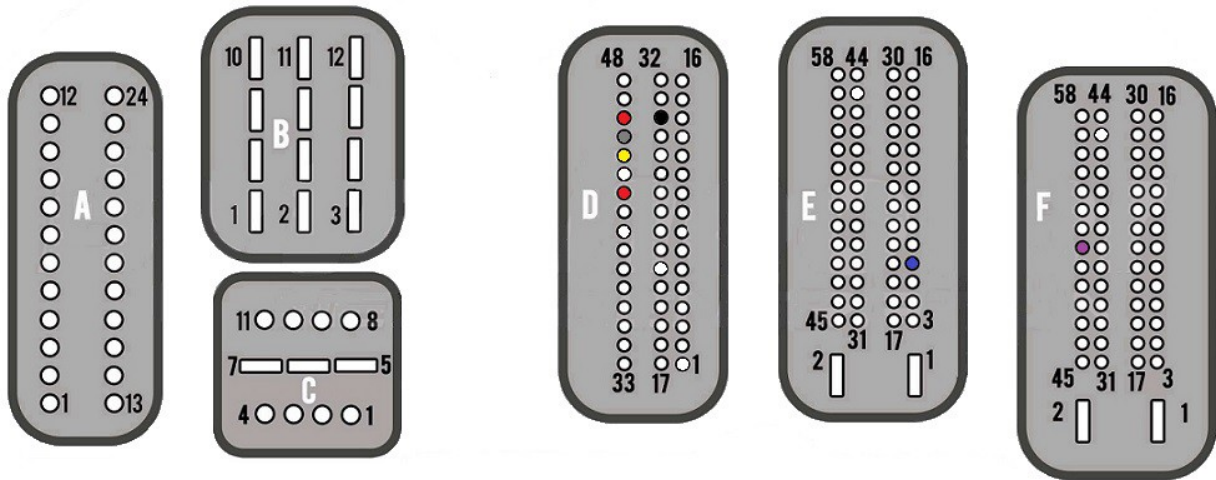

MEVD17.2.G