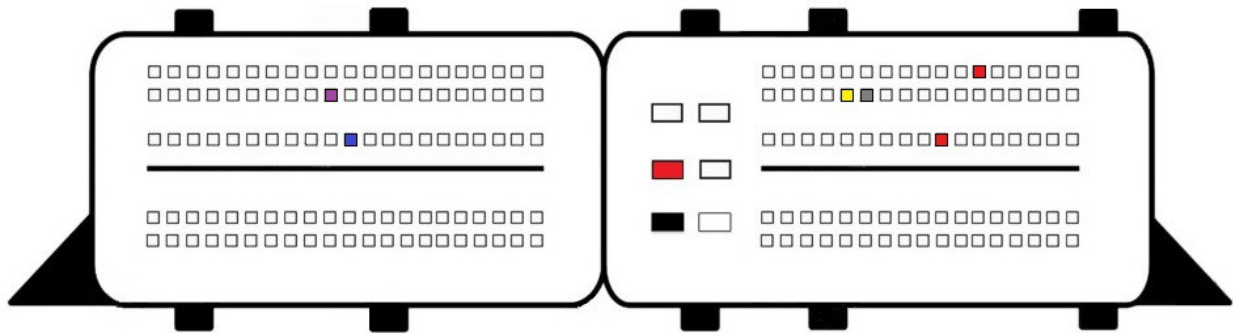

MED17.9.30

- Red
  +12v
- Yellow
  Can H
- Gray
  Can L
- Black
  Gnd
- Blue
  S1
- Purple
  S2