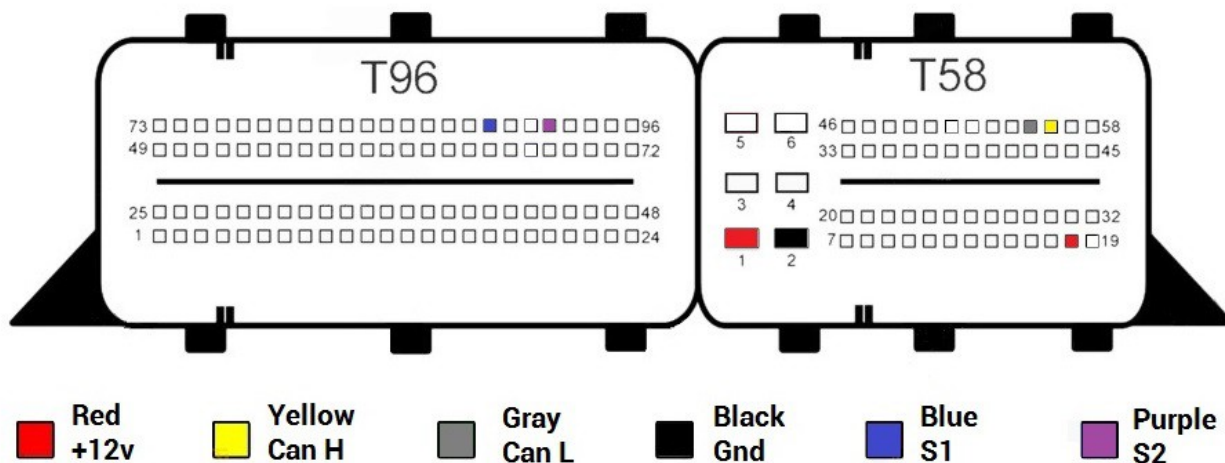

- Red
+12v
- Yellow
Can H
- Gray
Can L
- Black
Gnd
- Blue
S1
- Purple
S2

EDC17C43

- Red
+12v
- Yellow
Can H
- Gray
Can L
- Black
Gnd
- Blue
S1
- Purple
S2

EDC17C45

EDC17C46

EDC17C47

EDC17C49 Type 1

EDC17C49 Type 2

EDC17C50

EDC17C53

EDC17C54

EDC17C55

- Red +12v
- Yellow Can H
- Gray Can L
- Black Gnd
- Blue S1
- Purple S2

EDC17C56

- Red +12v
- Yellow Can H
- Gray Can L
- Black Gnd
- Blue S1
- Purple S2

EDC17C57