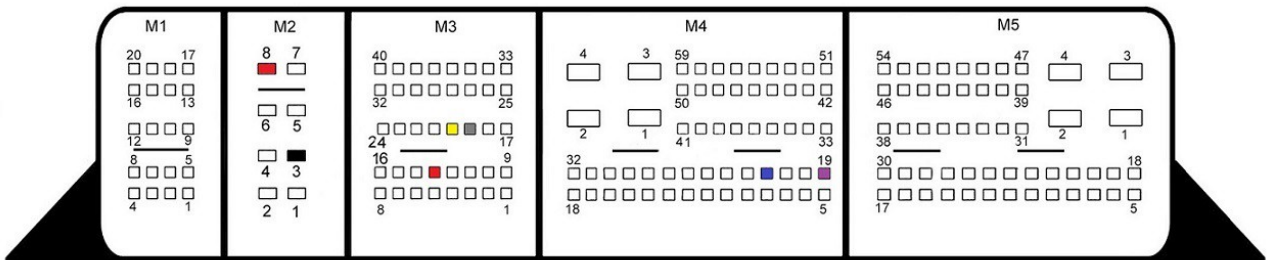

EDC17CP45

- Red
  +12v
- Yellow
  Can H
- Gray
  Can L
- Black
  Gnd
- Blue
  S1
- Purple
  S2