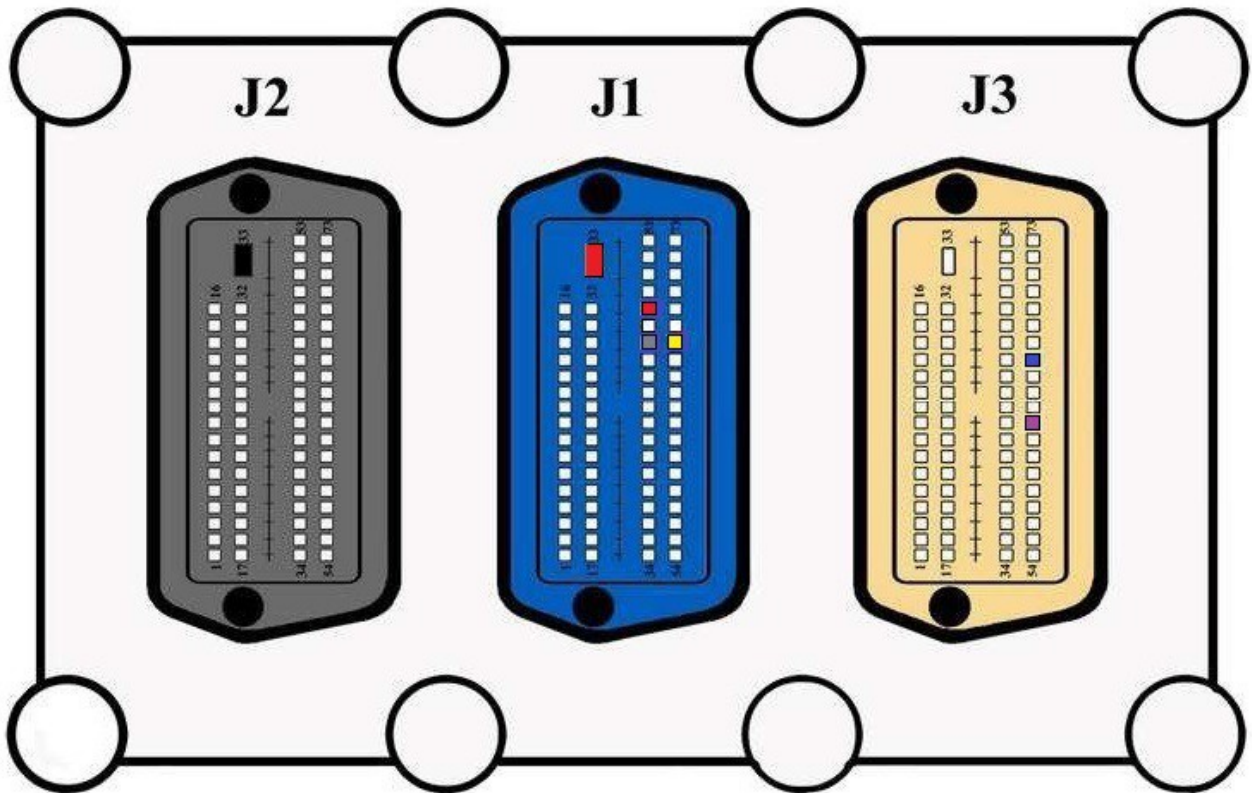

EDC17CP11

- Red
+12v
- Yellow
Can H
- Gray
Can L
- Black
Gnd
- Blue
S1
- Purple
S2

EDC17CP14

EDC17CP16

EDC17CP18

- Red** +12v
- Yellow** Can H
- Gray** Can L
- Black** Gnd
- Blue** S1
- Purple** S2

EDC17CP19

- Red +12v
- Yellow Can H
- Gray Can L
- Black Gnd
- Blue S1
- Purple S2

EDC17CP20

- Red +12v
- Yellow Can H
- Gray Can L
- Black Gnd
- Blue S1
- Purple S2

EDC17CP22

EDC17CP24

- Red +12v
- Yellow Can H
- Gray Can L
- Black Gnd
- Blue S1
- Purple S2