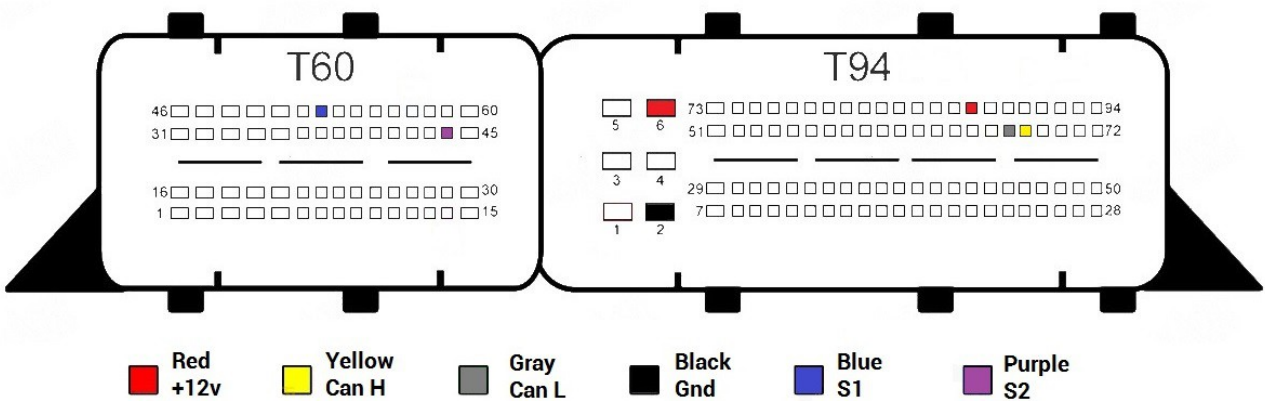

- Red
+12v
- Yellow
Can H
- Gray
Can L
- Black
Gnd
- Blue
S1
- Purple
S2

EDC17C43

- Red
+12v
- Yellow
Can H
- Gray
Can L
- Black
Gnd
- Blue
S1
- Purple
S2

EDC17C45

EDC17C46

EDC17C47

EDC17C49 Type 1

EDC17C49 Type 2