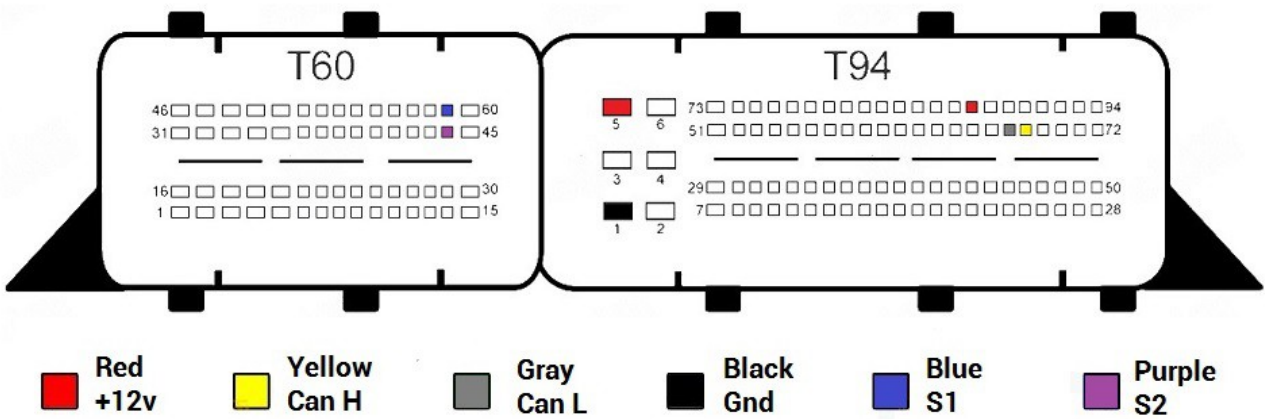

- Red
+12v
- Yellow
Can H
- Gray
Can L
- Black
Gnd
- Blue
S1
- Purple
S2

MED17.1.1 Type 1

- Red
+12v
- Yellow
Can H
- Gray
Can L
- Black
Gnd
- Blue
S1
- Purple
S2

MED17.1.1 Type 2

MED17.1.6

MED17.1.10

- Red +12v
- Yellow Can H
- Gray Can L
- Black Gnd
- Blue S1
- Purple S2