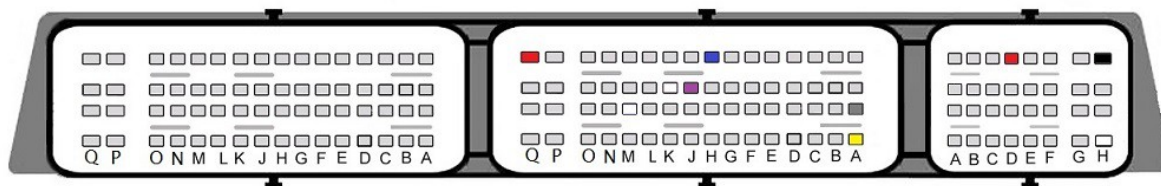

EDC17C10 PSA V2

- Red +12v
- Yellow Can H
- Gray Can L
- Black Gnd
- Blue S1
- Purple S2

EDC17C11

EDC17C18

EDC17C19

EDC17C41

- Red
+12v
- Yellow
Can H
- Gray
Can L
- Black
Gnd
- Blue
S1
- Purple
S2

EDC17C42