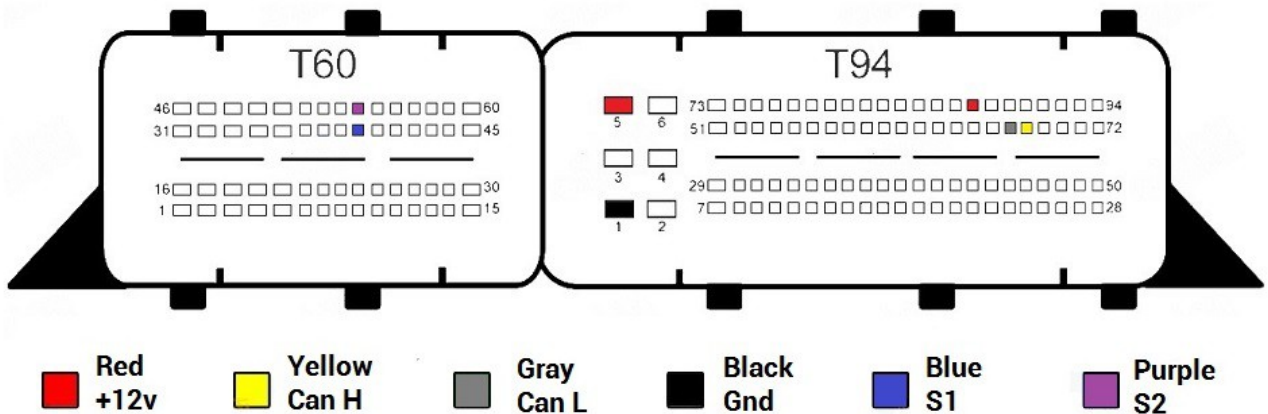

MED17.5.1

- Red
+12v
- Yellow
Can H
- Gray
Can L
- Black
Gnd
- Blue
S1
- Purple
S2

MED17.5.2

- Red
+12v
- Yellow
Can H
- Gray
Can L
- Black
Gnd
- Blue
S1
- Purple
S2

MED17.5.5

MED17.5.20

MED17.5.21

- Red
+12v
- Yellow
Can H
- Gray
Can L
- Black
Gnd
- Blue
S1
- Purple
S2