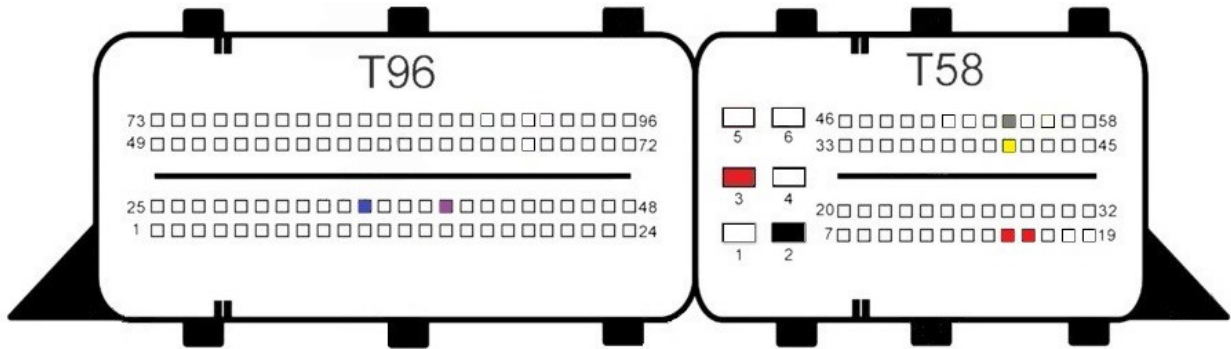

EDC17CP48

- Red
+12v
- Yellow
Can H
- Gray
Can L
- Black
Gnd
- Blue
S1
- Purple
S2

EDC17CP49

- Red
+12v
- Yellow
Can H
- Gray
Can L
- Black
Gnd
- Blue
S1
- Purple
S2

EDC17CP50

- Red
+12v
- Yellow
Can H
- Gray
Can L
- Black
Gnd
- Blue
S1
- Purple
S2