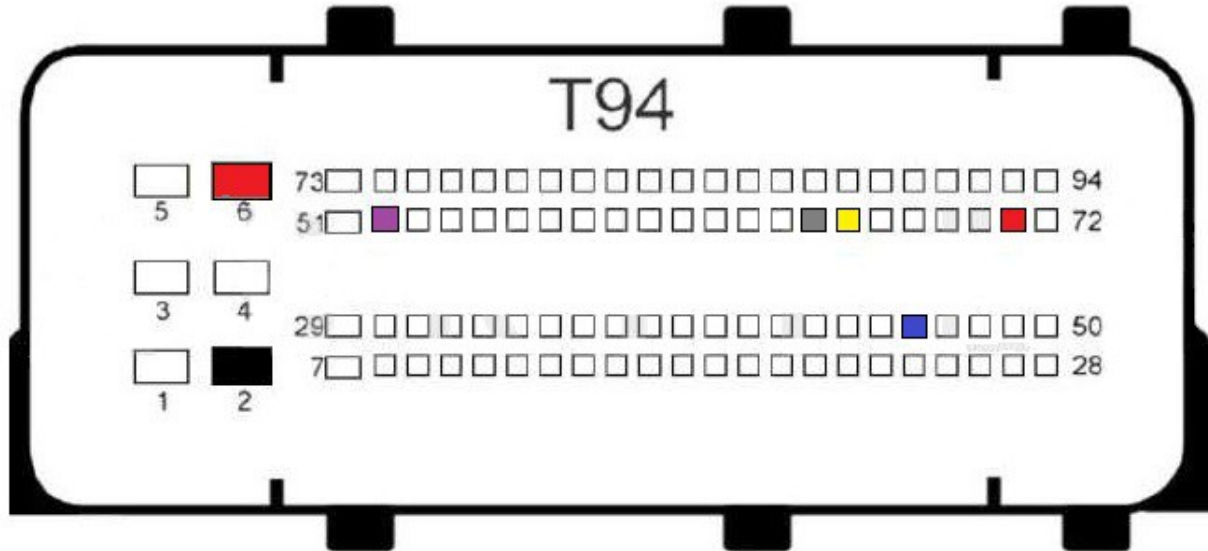

EDC17C50

EDC17C53

EDC17C54

EDC17C55

- Red +12v
- Yellow Can H
- Gray Can L
- Black Gnd
- Blue S1
- Purple S2

EDC17C56

- Red +12v
- Yellow Can H
- Gray Can L
- Black Gnd
- Blue S1
- Purple S2

EDC17C57