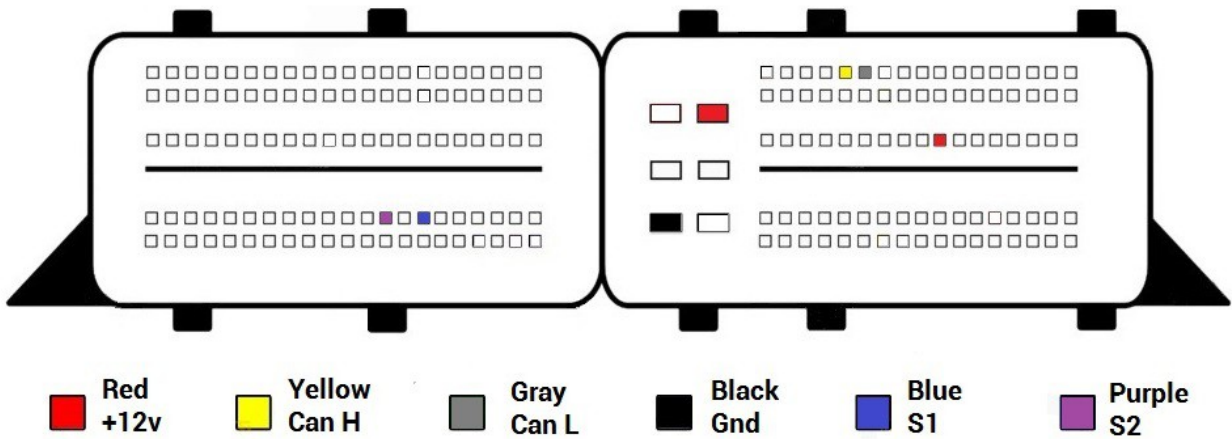

EDC17CP74

- Red
+12v
- Yellow
Can H
- Gray
Can L
- Black
Gnd
- Blue
S1
- Purple
S2

EDC17CV54

- Red
+12v
- Yellow
Can H
- Gray
Can L
- Black
Gnd
- Blue
S1
- Purple
S2

EDC17U01

ME17.1.1

ME17.2 BMSX

- Red +12v
- Yellow Can H
- Gray Can L
- Black Gnd
- Blue S1
- Purple S2