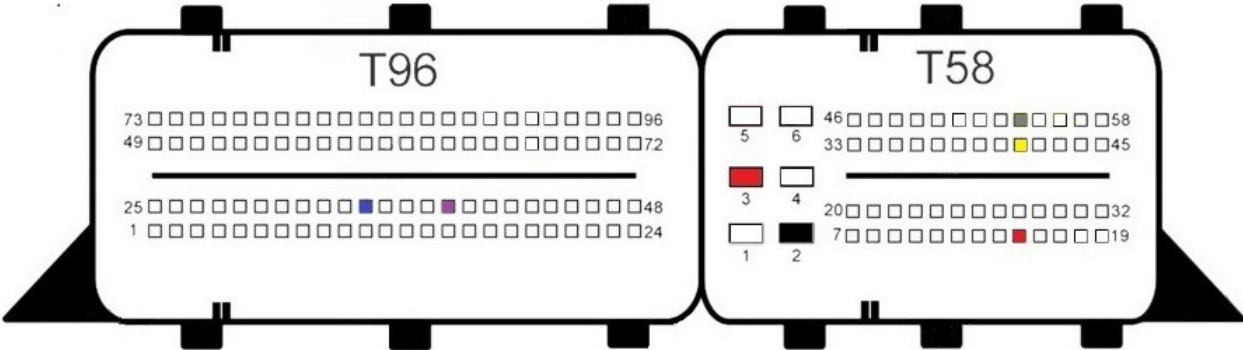

EDC17C83

EDC17C84

- Red +12v
- Yellow Can H
- Gray Can L
- Black Gnd
- Blue S1
- Purple S2

EDC17CP01

- Red
+12v
- Yellow
Can H
- Gray
Can L
- Black
Gnd
- Blue
S1
- Purple
S2

EDC17CP02

- Red
+12v
- Yellow
Can H
- Gray
Can L
- Black
Gnd
- Blue
S1
- Purple
S2