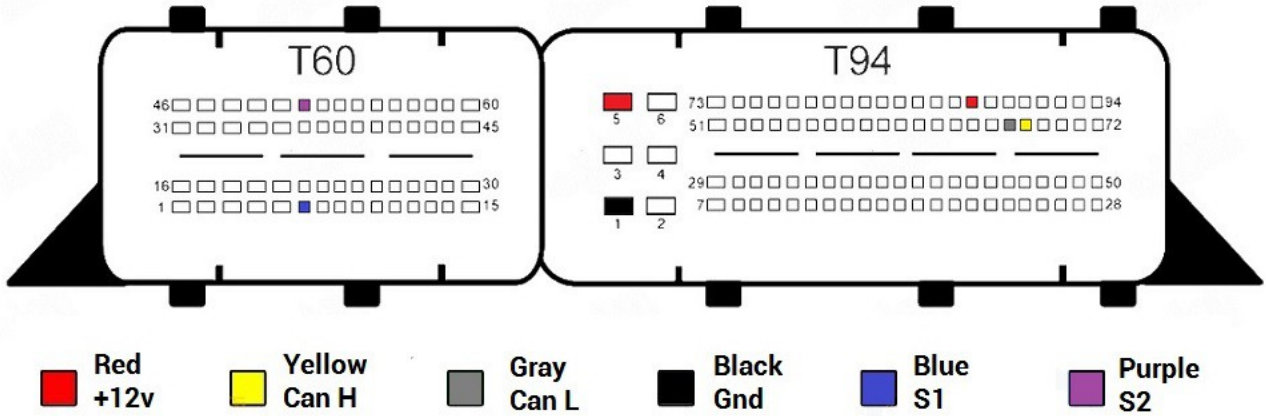

ME17.2.4

- Red +12v
- Yellow Can H
- Gray Can L
- Black Gnd
- Blue S1
- Purple S2

ME17.3 Type 1

ME17.3 Type 2

ME17.5.6

ME17.5.22

ME17.5.24

ME17.5.26