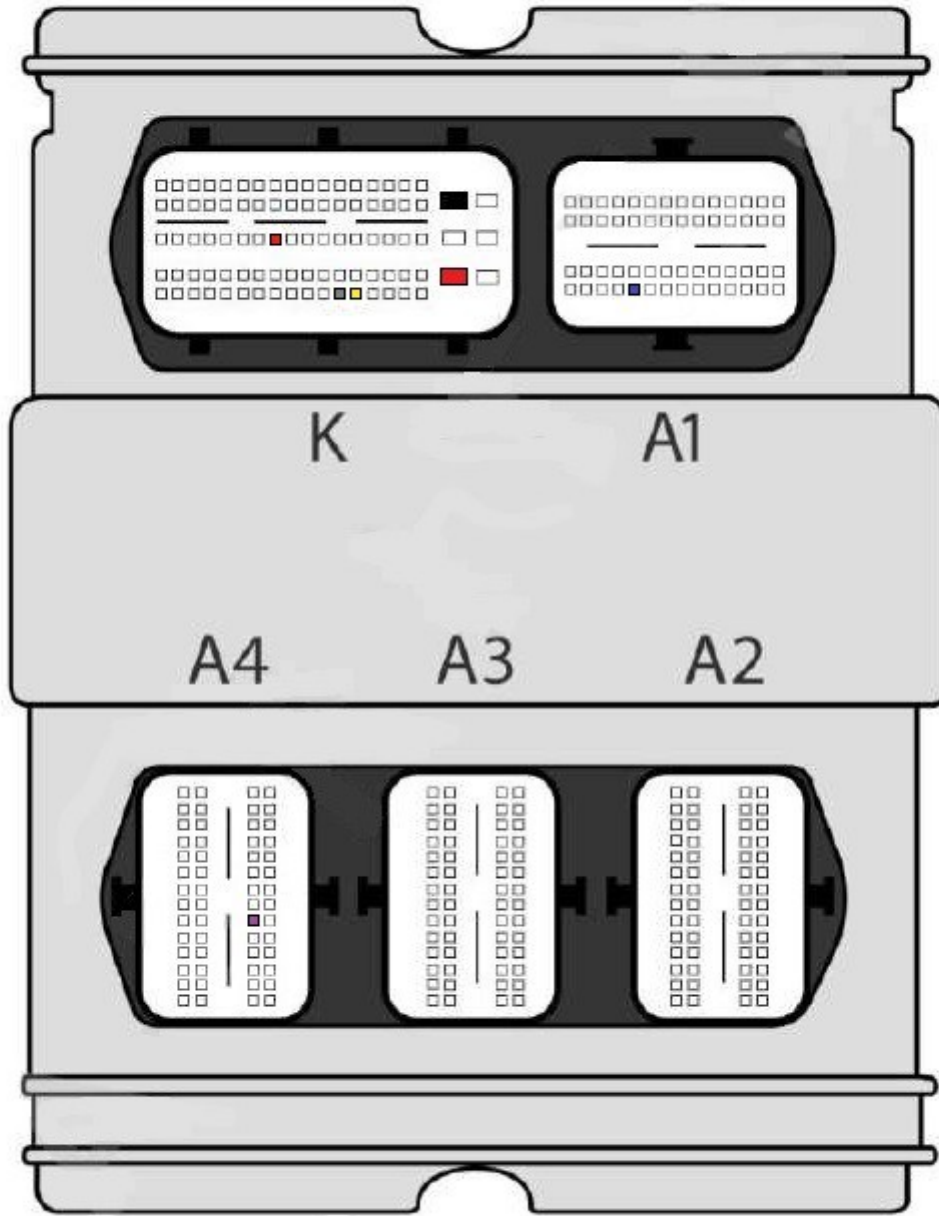

EDC17CP54

Red
+12v

Yellow
Can H

Gray
Can L

Black
Gnd

Blue
S1

Purple
S2