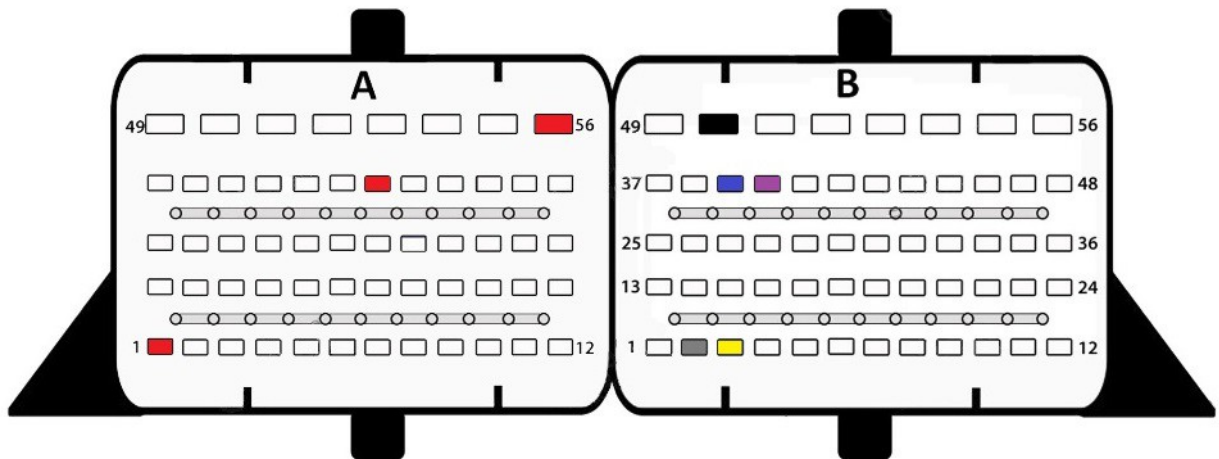

ME17.9.64

■ Red +12v
■ Yellow Can H
■ Gray Can L
■ Black Gnd
■ Blue S1
■ Purple S2