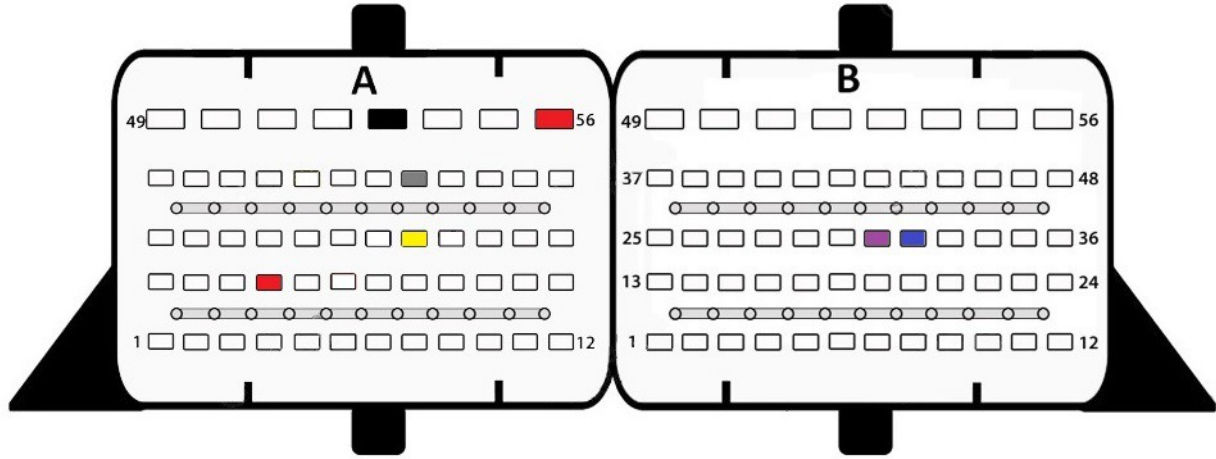

ME17.9.23

- Red
  +12v
- Yellow
  Can H
- Gray
  Can L
- Black
  Gnd
- Blue
  S1
- Purple
  S2