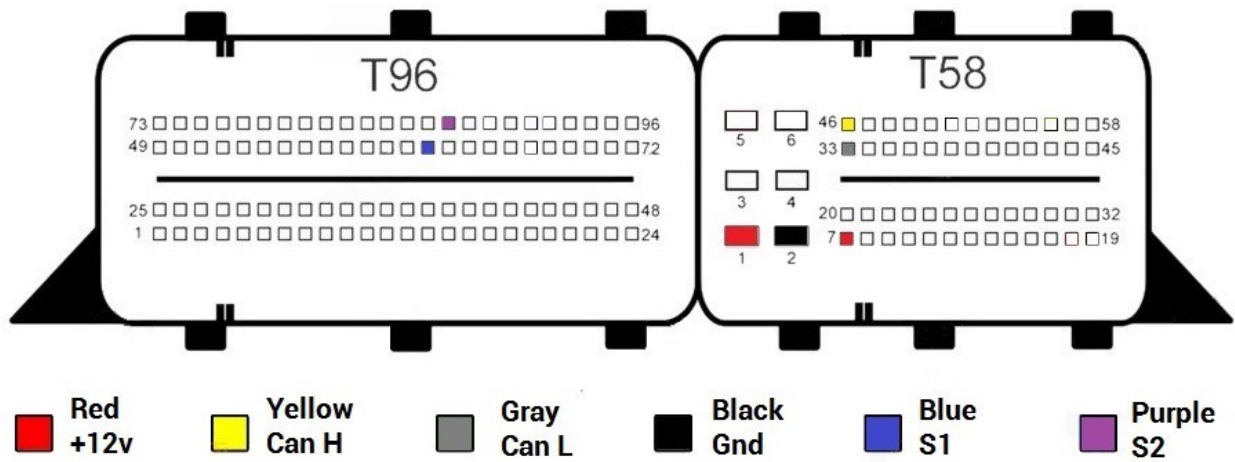

Bosch M(EDC)17 Ecu pinouts

Barrel jack centre is +12v

EDC17C06

EDC17C08

EDC17C10 Ford

- Red +12v
- Yellow Can H
- Gray Can L
- Black Gnd
- Blue S1
- Purple S2

EDC17C10 PSA

- Red +12v
- Yellow Can H
- Gray Can L
- Black Gnd
- Blue S1
- Purple S2

EDC17C10 PSA V2

- Red +12v
- Yellow Can H
- Gray Can L
- Black Gnd
- Blue S1
- Purple S2

EDC17C11

EDC17C18

EDC17C19

EDC17C41

- Red
+12v
- Yellow
Can H
- Gray
Can L
- Black
Gnd
- Blue
S1
- Purple
S2

EDC17C42