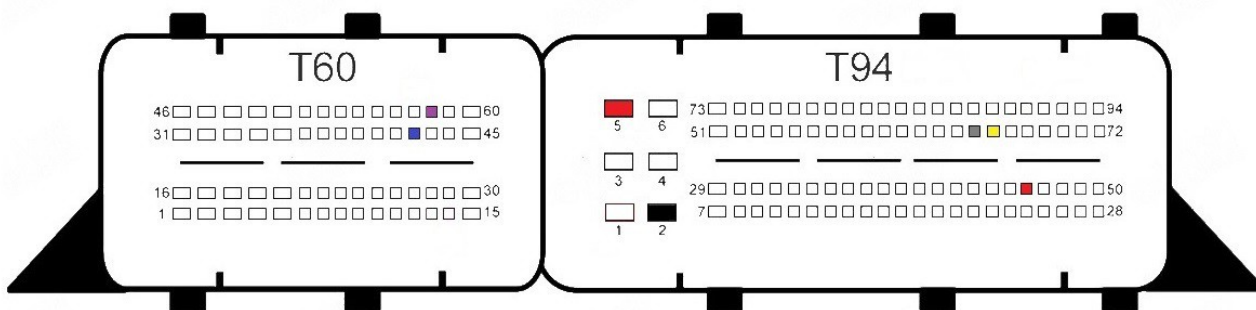

EDC17C10 PSA V2

- Red +12v
- Yellow Can H
- Gray Can L
- Black Gnd
- Blue S1
- Purple S2

EDC17C11

EDC17C18

EDC17C19

EDC17C41

- Red
+12v
- Yellow
Can H
- Gray
Can L
- Black
Gnd
- Blue
S1
- Purple
S2

EDC17C42