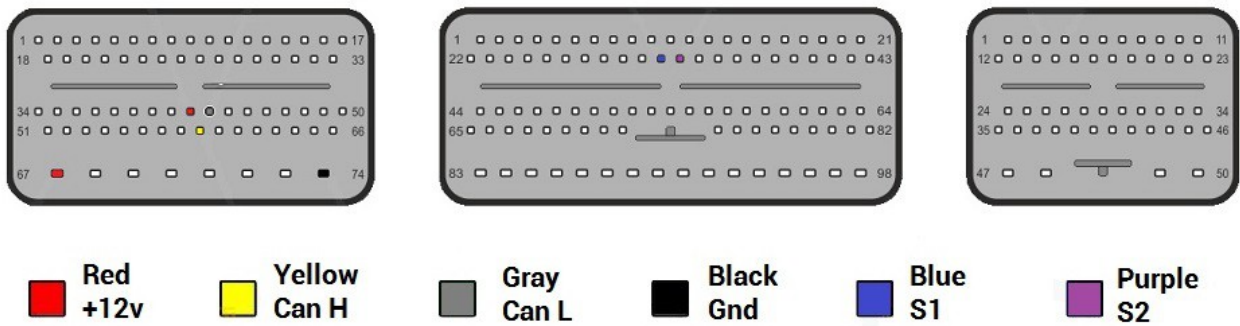

EDC17C74

- Red
+12v
- Yellow
Can H
- Gray
Can L
- Black
Gnd
- Blue
S1
- Purple
S2

EDC17C76

- Red
+12v
- Yellow
Can H
- Gray
Can L
- Black
Gnd
- Blue
S1
- Purple
S2

EDC17C79

- Red
+12v
- Yellow
Can H
- Gray
Can L
- Black
Gnd
- Blue
S1
- Purple
S2

EDC17C83

EDC17C84

- Red +12v
- Yellow Can H
- Gray Can L
- Black Gnd
- Blue S1
- Purple S2

EDC17CP01

- Red
+12v
- Yellow
Can H
- Gray
Can L
- Black
Gnd
- Blue
S1
- Purple
S2

EDC17CP02

- Red
+12v
- Yellow
Can H
- Gray
Can L
- Black
Gnd
- Blue
S1
- Purple
S2

EDC17CP04

EDC17CP05

EDC17CP07

- Red
+12v
- Yellow
Can H
- Gray
Can L
- Black
Gnd
- Blue
S1
- Purple
S2

EDC17CP09

- Red
+12v
- Yellow
Can H
- Gray
Can L
- Black
Gnd
- Blue
S1
- Purple
S2

EDC17CP10

- Red
+12v
- Yellow
Can H
- Gray
Can L
- Black
Gnd
- Blue
S1
- Purple
S2