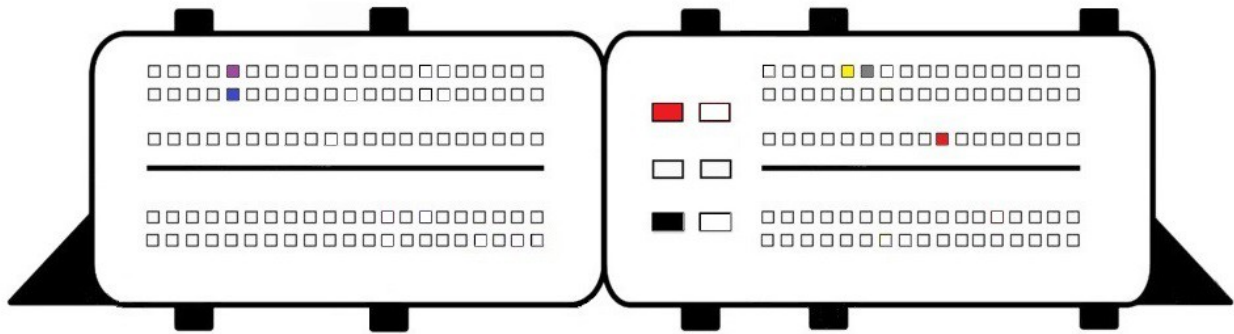

MED17.1.11

- Red +12v
- Yellow Can H
- Gray Can L
- Black Gnd
- Blue S1
- Purple S2

MED17.1.21

MED17.1.27

MED17.1.61

- Red +12v
- Yellow Can H
- Gray Can L
- Black Gnd
- Blue S1
- Purple S2

MED17.1.62 Type 1