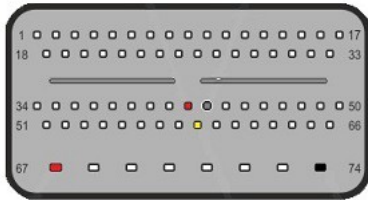

EDC17CP58

- Red
+12v
- Yellow
Can H
- Gray
Can L
- Black
Gnd
- Blue
S1
- Purple
S2

EDC17CP60

EDC17CP62

EDC17CP65

- Red +12v
- Yellow Can H
- Gray Can L
- Black Gnd
- Blue S1
- Purple S2

EDC17CP68

- Red +12v
- Yellow Can H
- Gray Can L
- Black Gnd
- Blue S1
- Purple S2