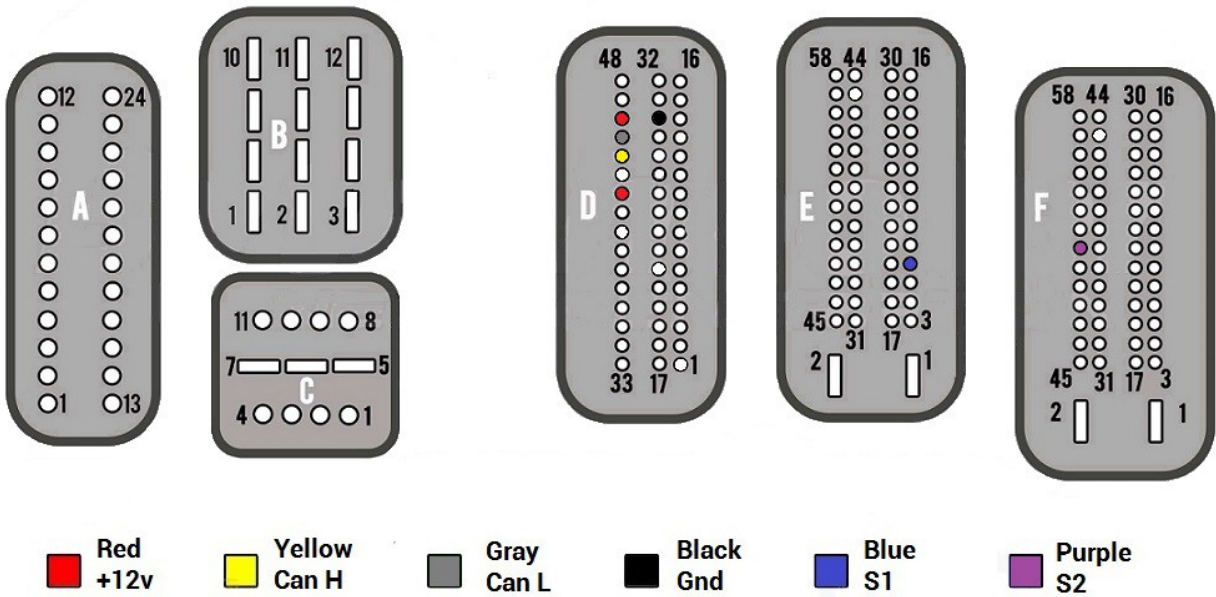

MEV17.2.2 V2

- Red +12v
- Yellow Can H
- Gray Can L
- Black Gnd
- Blue S1
- Purple S2

MEV17.4

- Red +12v
- Yellow Can H
- Gray Can L
- Black Gnd
- Blue S1
- Purple S2

MEVD17.2.3

- Red
+12v
- Yellow
Can H
- Gray
Can L
- Black
Gnd
- Blue
S1
- Purple
S2

MEVD17.2.4

- Red
+12v
- Yellow
Can H
- Gray
Can L
- Black
Gnd
- Blue
S1
- Purple
S2

MEVD17.2.5

MEVD17.2.6

MEVD17.2.8

- Red +12v
- Yellow Can H
- Gray Can L
- Black Gnd
- Blue S1
- Purple S2

MEVD17.2.9

- Red +12v
- Yellow Can H
- Gray Can L
- Black Gnd
- Blue S1
- Purple S2