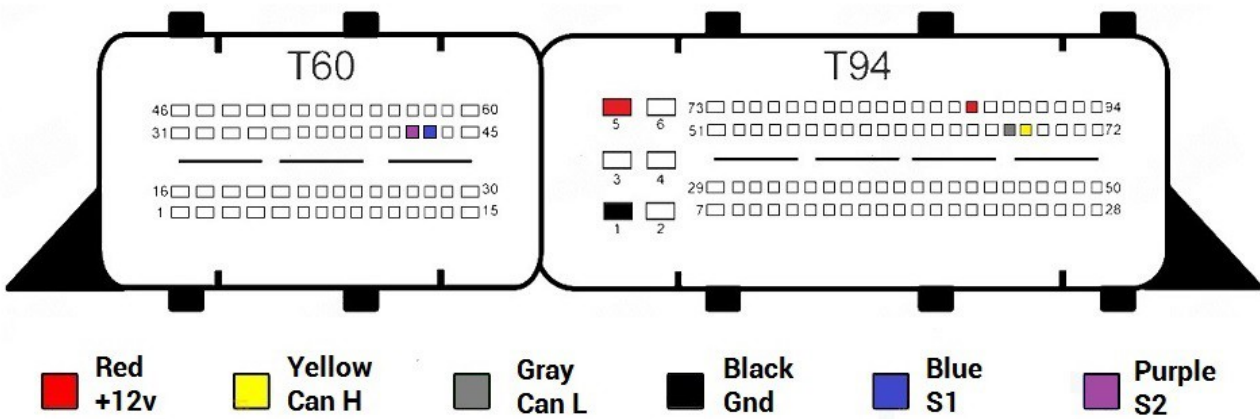

MED17.1.11

- Red +12v
- Yellow Can H
- Gray Can L
- Black Gnd
- Blue S1
- Purple S2

MED17.1.21

MED17.1.27

MED17.1.61

- Red +12v
- Yellow Can H
- Gray Can L
- Black Gnd
- Blue S1
- Purple S2

MED17.1.62 Type 1