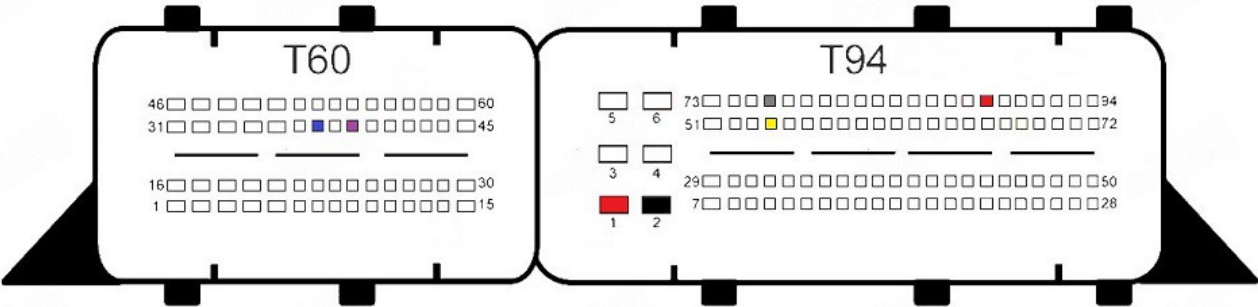

EDC17CV54

- Red
  +12v
- Yellow
  Can H
- Gray
  Can L
- Black
  Gnd
- Blue
  S1
- Purple
  S2