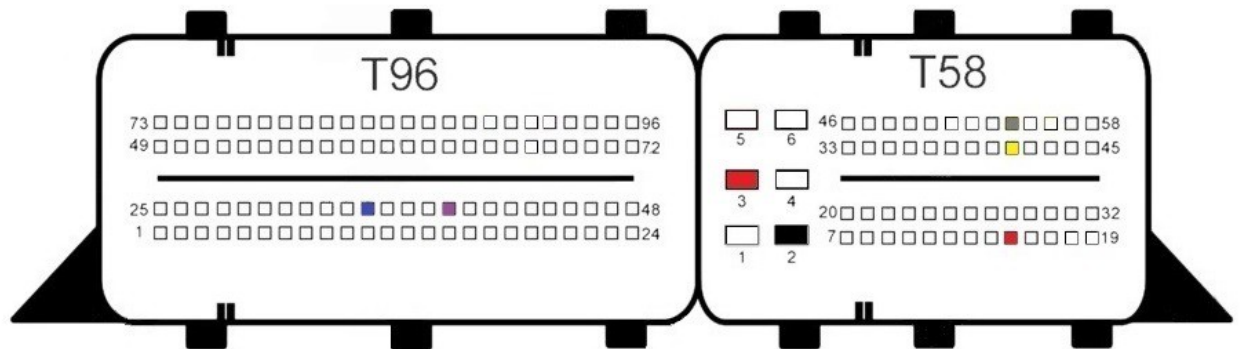

EDC17CP57 Type 1

- Red +12v
- Yellow Can H
- Gray Can L
- Black Gnd
- Blue S1
- Purple S2