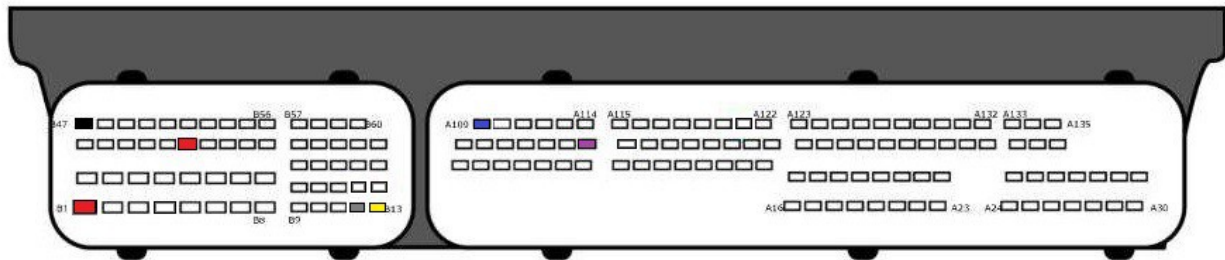

ME17.9.21

- Red
+12v
- Yellow
Can H
- Gray
Can L
- Black
Gnd
- Blue
S1
- Purple
S2

ME17.9.23

- Red
+12v
- Yellow
Can H
- Gray
Can L
- Black
Gnd
- Blue
S1
- Purple
S2

ME17.9.52

- Red
+12v
- Yellow
Can H
- Gray
Can L
- Black
Gnd
- Blue
S1
- Purple
S2