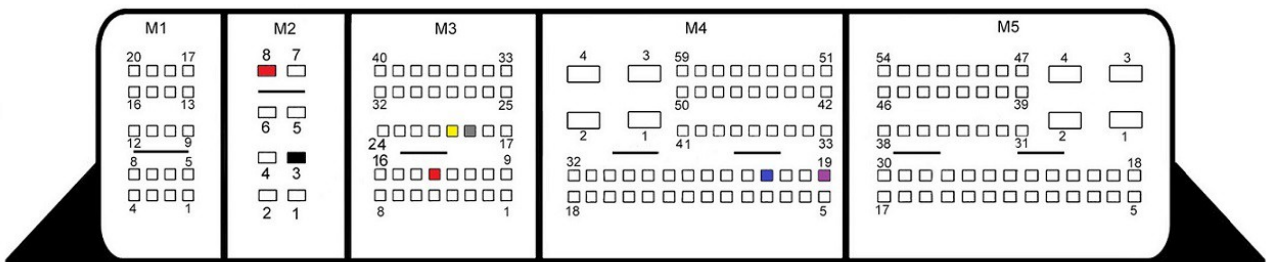

EDC17CP04

EDC17CP05

EDC17CP07

- Red
+12v
- Yellow
Can H
- Gray
Can L
- Black
Gnd
- Blue
S1
- Purple
S2

EDC17CP09

- Red
+12v
- Yellow
Can H
- Gray
Can L
- Black
Gnd
- Blue
S1
- Purple
S2

EDC17CP10

- Red
+12v
- Yellow
Can H
- Gray
Can L
- Black
Gnd
- Blue
S1
- Purple
S2