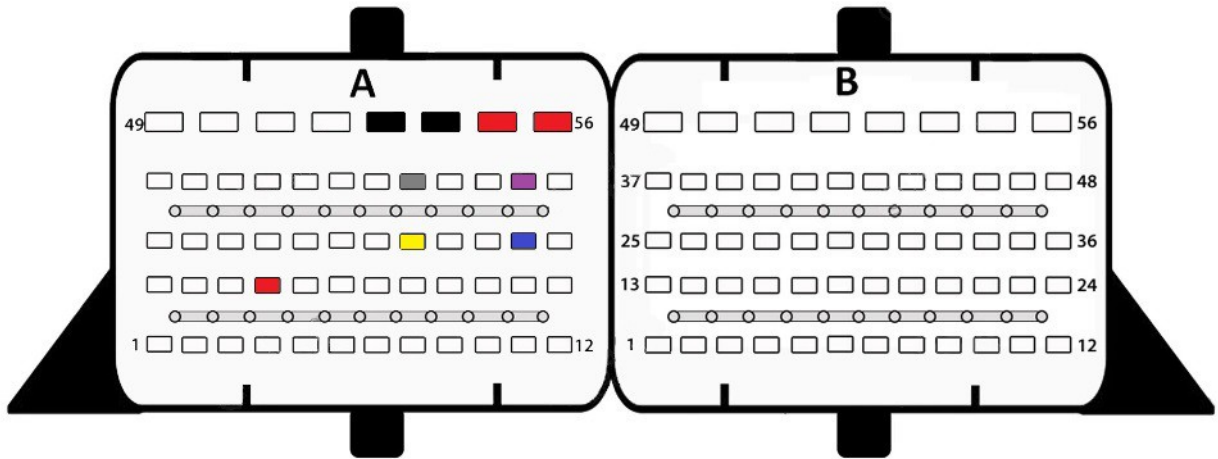

ME17.8.32

- Red +12v
- Yellow Can H
- Gray Can L
- Black Gnd
- Blue S1
- Purple S2

ME17.9.5

- Red
+12v
- Yellow
Can H
- Gray
Can L
- Black
Gnd
- Blue
S1
- Purple
S2

ME17.9.7

- Red
+12v
- Yellow
Can H
- Gray
Can L
- Black
Gnd
- Blue
S1
- Purple
S2