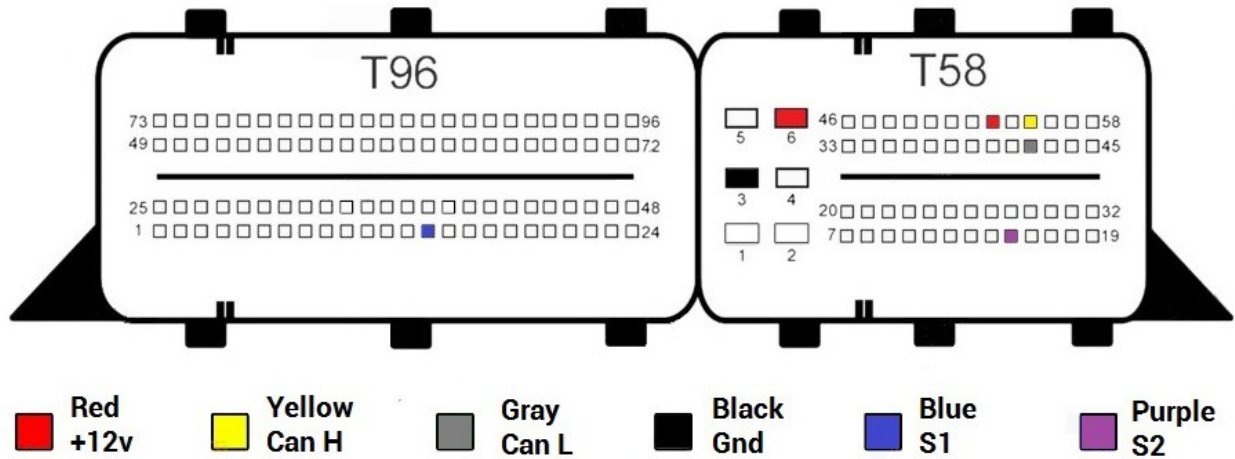

ME17.9.61

■ Red +12v
 ■ Yellow Can H
 ■ Gray Can L
 ■ Black Gnd
 ■ Blue S1
 ■ Purple S2

ME17.9.64

■ Red +12v
 ■ Yellow Can H
 ■ Gray Can L
 ■ Black Gnd
 ■ Blue S1
 ■ Purple S2

ME17.2 BMSX

MED17.0.1

MED17.0.7