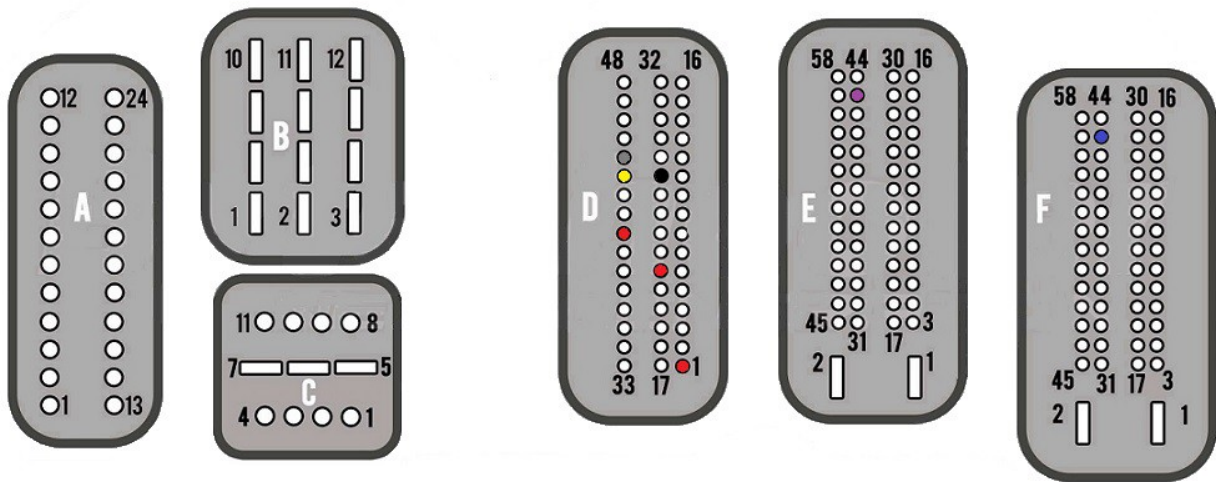

MEVD17.2.4

- Red
+12v
- Yellow
Can H
- Gray
Can L
- Black
Gnd
- Blue
S1
- Purple
S2

MEVD17.2.5

MEVD17.2.6

MEVD17.2.8

- Red +12v
- Yellow Can H
- Gray Can L
- Black Gnd
- Blue S1
- Purple S2

MEVD17.2.9

- Red +12v
- Yellow Can H
- Gray Can L
- Black Gnd
- Blue S1
- Purple S2