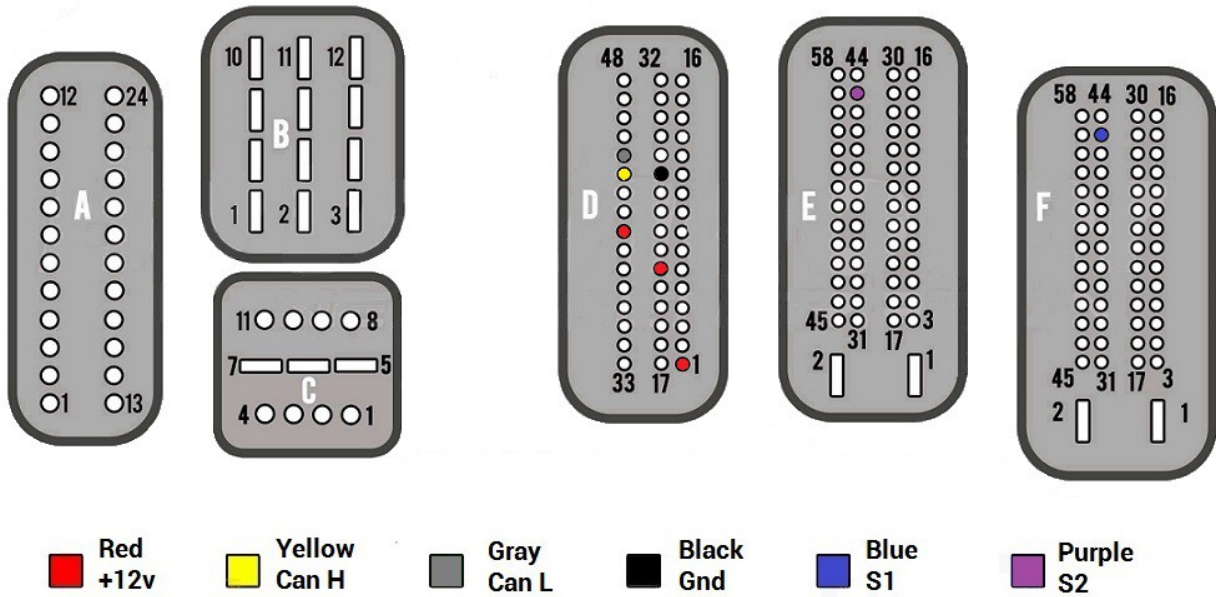

MEVD17.2.P