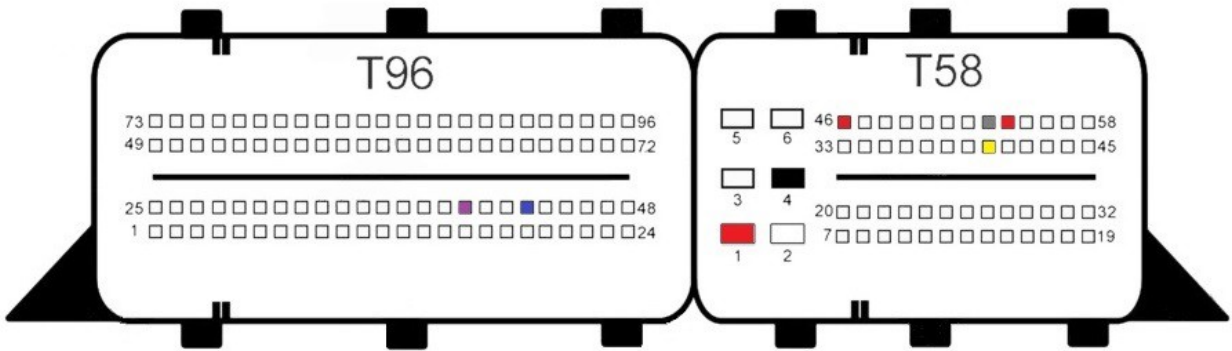

EDC17CP58

- Red
+12v
- Yellow
Can H
- Gray
Can L
- Black
Gnd
- Blue
S1
- Purple
S2

EDC17CP60

EDC17CP62

EDC17CP65

- Red +12v
- Yellow Can H
- Gray Can L
- Black Gnd
- Blue S1
- Purple S2

EDC17CP68

- Red +12v
- Yellow Can H
- Gray Can L
- Black Gnd
- Blue S1
- Purple S2