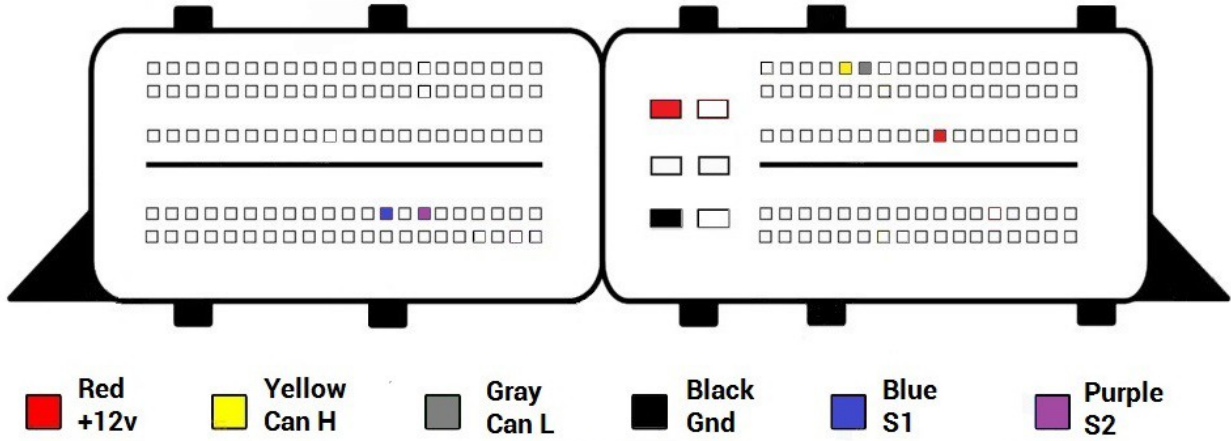

MED17.1.1 Type 2