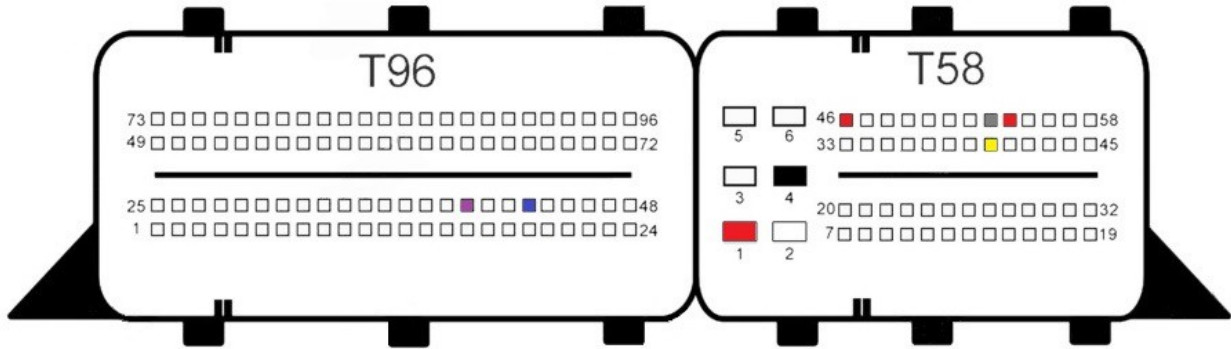

EDC17CP48

- Red
  +12v
- Yellow
  Can H
- Gray
  Can L
- Black
  Gnd
- Blue
  S1
- Purple
  S2