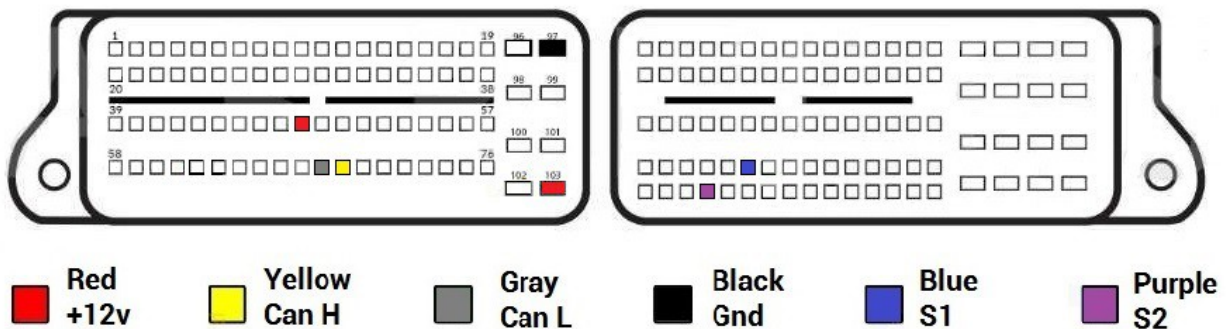

ME17.9.61

■ Red +12v
 ■ Yellow Can H
 ■ Gray Can L
 ■ Black Gnd
 ■ Blue S1
 ■ Purple S2

ME17.9.64

■ Red +12v
 ■ Yellow Can H
 ■ Gray Can L
 ■ Black Gnd
 ■ Blue S1
 ■ Purple S2

ME17.2 BMSX

MED17.0.1

MED17.0.7