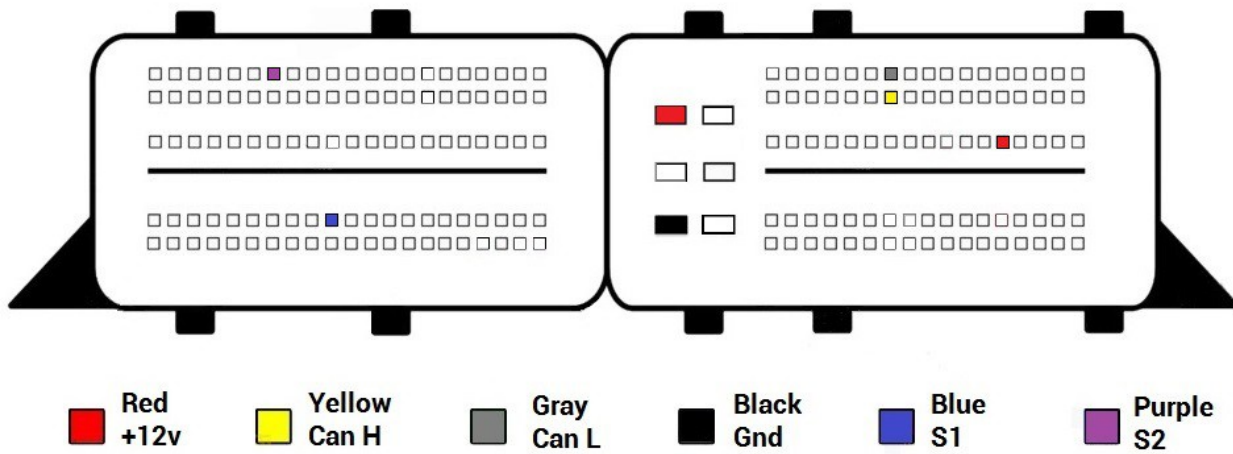

EDC17CP58

- Red
+12v
- Yellow
Can H
- Gray
Can L
- Black
Gnd
- Blue
S1
- Purple
S2

EDC17CP60

EDC17CP62

EDC17CP65

- Red +12v
- Yellow Can H
- Gray Can L
- Black Gnd
- Blue S1
- Purple S2

EDC17CP68

- Red +12v
- Yellow Can H
- Gray Can L
- Black Gnd
- Blue S1
- Purple S2