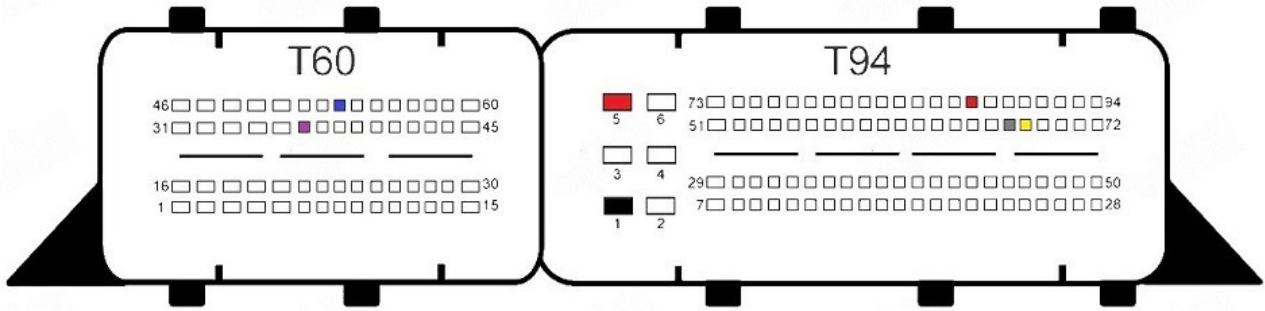

MED17.8.31

- Red +12v
- Yellow Can H
- Gray Can L
- Black Gnd
- Blue S1
- Purple S2

MED17.9.3

- Red +12v
- Yellow Can H
- Gray Can L
- Black Gnd
- Blue S1
- Purple S2

MED17.9.7

- Red
+12v
- Yellow
Can H
- Gray
Can L
- Black
Gnd
- Blue
S1
- Purple
S2