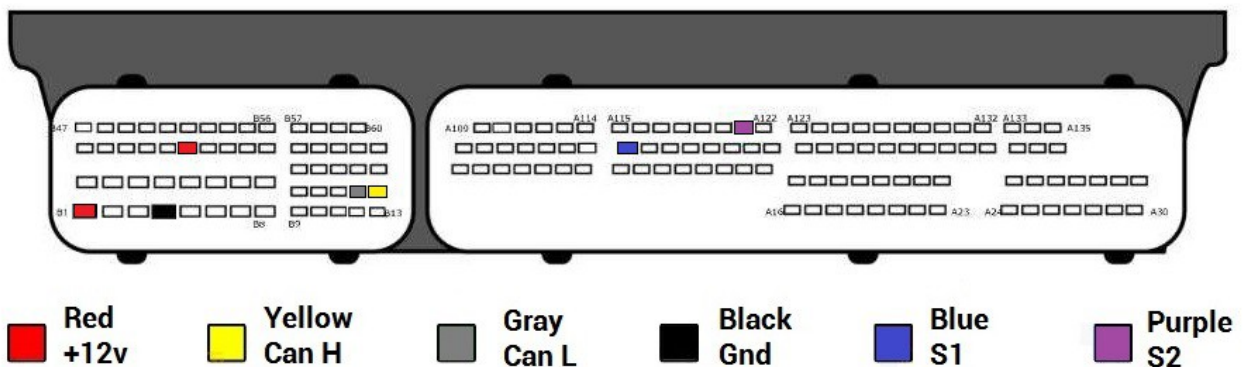

EDC17C10 PSA V2

- Red +12v
- Yellow Can H
- Gray Can L
- Black Gnd
- Blue S1
- Purple S2

EDC17C11

EDC17C18

EDC17C19

EDC17C41

- Red
+12v
- Yellow
Can H
- Gray
Can L
- Black
Gnd
- Blue
S1
- Purple
S2

EDC17C42

- Red
+12v
- Yellow
Can H
- Gray
Can L
- Black
Gnd
- Blue
S1
- Purple
S2

EDC17C43

- Red
+12v
- Yellow
Can H
- Gray
Can L
- Black
Gnd
- Blue
S1
- Purple
S2

EDC17C45

EDC17C46

EDC17C47

EDC17C49 Type 1

EDC17C49 Type 2

EDC17C50

EDC17C53

EDC17C54

EDC17C55

- Red +12v
- Yellow Can H
- Gray Can L
- Black Gnd
- Blue S1
- Purple S2

EDC17C56

- Red +12v
- Yellow Can H
- Gray Can L
- Black Gnd
- Blue S1
- Purple S2

EDC17C57