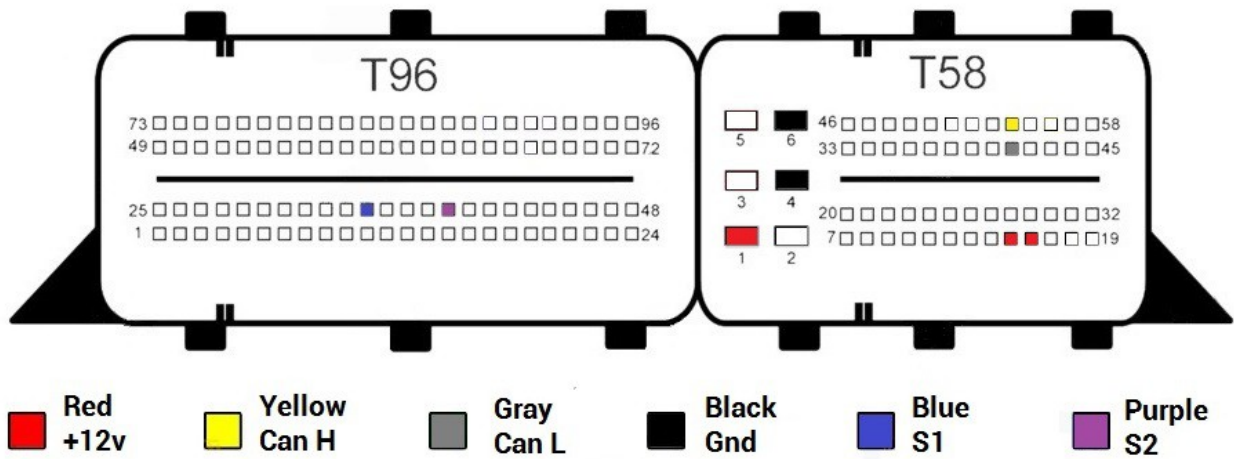

EDC17CP11

- Red
+12v
- Yellow
Can H
- Gray
Can L
- Black
Gnd
- Blue
S1
- Purple
S2

EDC17CP14

EDC17CP16

EDC17CP18

- Red** +12v
- Yellow** Can H
- Gray** Can L
- Black** Gnd
- Blue** S1
- Purple** S2

EDC17CP19