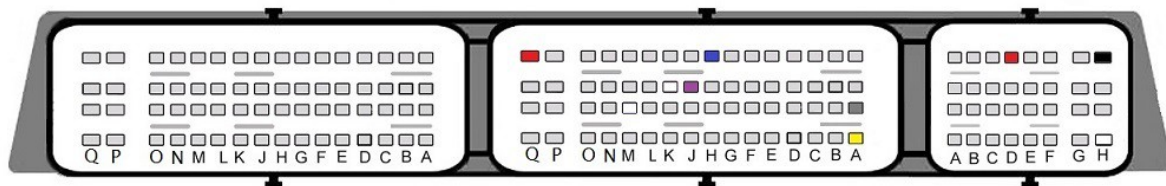

EDC17CP58

- Red
  +12v
- Yellow
  Can H
- Gray
  Can L
- Black
  Gnd
- Blue
  S1
- Purple
  S2