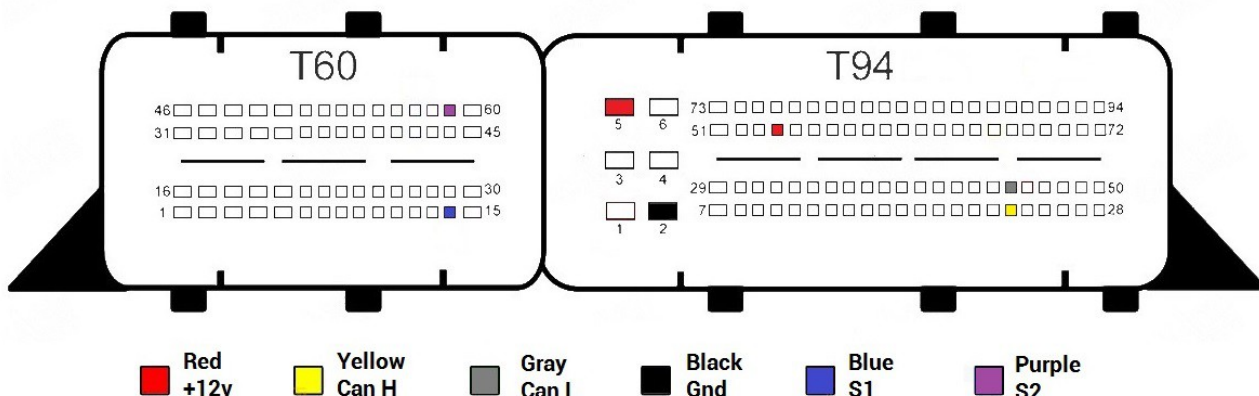

- Red
+12v
- Yellow
Can H
- Gray
Can L
- Black
Gnd
- Blue
S1
- Purple
S2

EDC17C43

- Red
+12v
- Yellow
Can H
- Gray
Can L
- Black
Gnd
- Blue
S1
- Purple
S2

EDC17C45

EDC17C46

EDC17C47

EDC17C49 Type 1

EDC17C49 Type 2