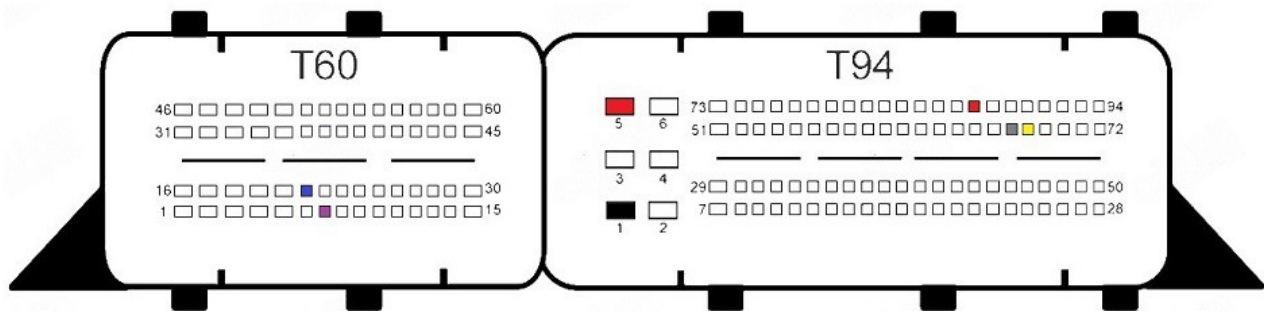

MED17.5.25

- Red
  +12v
- Yellow
  Can H
- Gray
  Can L
- Black
  Gnd
- Blue
  S1
- Purple
  S2