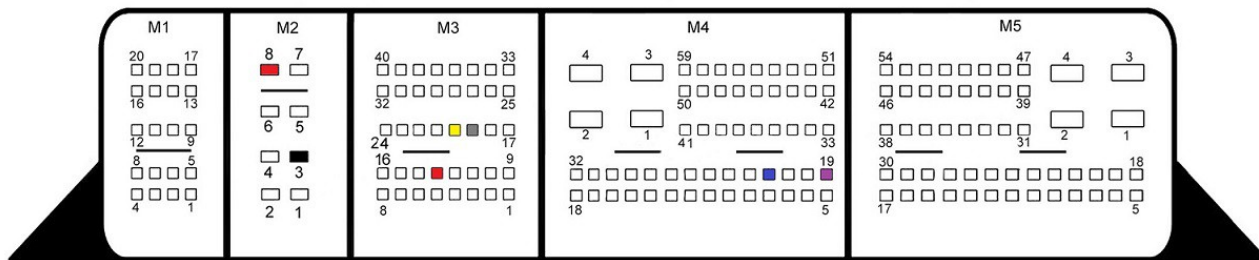

EDC17C10 PSA V2

- Red +12v
- Yellow Can H
- Gray Can L
- Black Gnd
- Blue S1
- Purple S2

EDC17C11

EDC17C18

EDC17C19

EDC17C41

- Red
+12v
- Yellow
Can H
- Gray
Can L
- Black
Gnd
- Blue
S1
- Purple
S2

EDC17C42