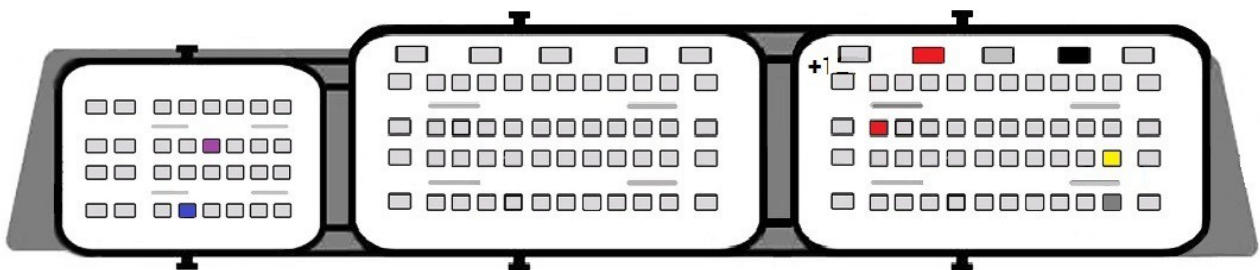

EDC17C10 PSA V2

- Red +12v
- Yellow Can H
- Gray Can L
- Black Gnd
- Blue S1
- Purple S2