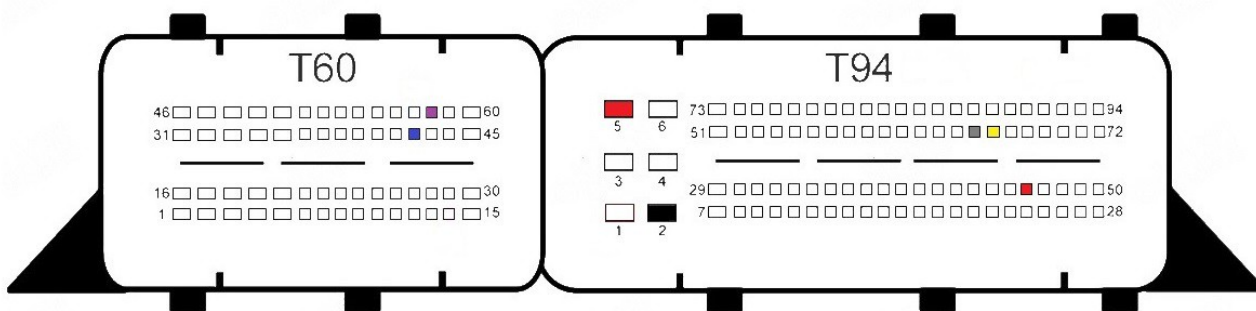

EDC17C10 PSA V2

- Red +12v
- Yellow Can H
- Gray Can L
- Black Gnd
- Blue S1
- Purple S2

EDC17C11

EDC17C18

EDC17C19

EDC17C41

- Red
+12v
- Yellow
Can H
- Gray
Can L
- Black
Gnd
- Blue
S1
- Purple
S2

EDC17C42