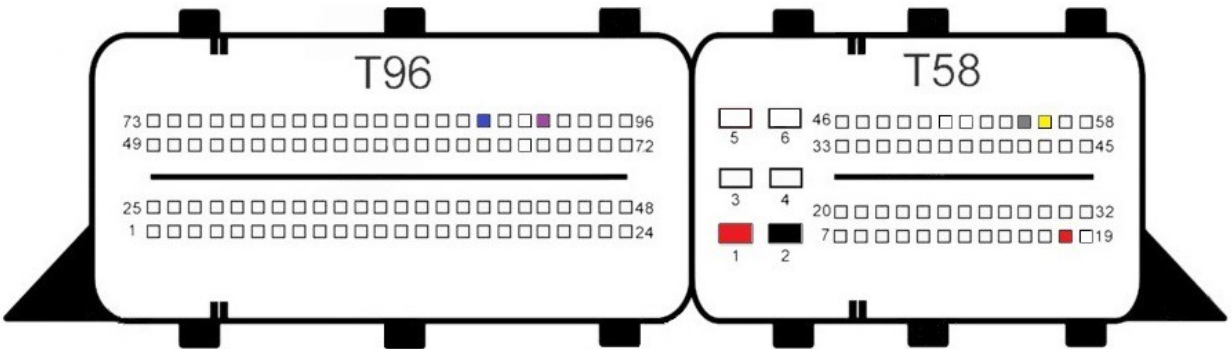

EDC17C50

EDC17C53

EDC17C54

EDC17C55

- Red +12v
- Yellow Can H
- Gray Can L
- Black Gnd
- Blue S1
- Purple S2

EDC17C56

- Red +12v
- Yellow Can H
- Gray Can L
- Black Gnd
- Blue S1
- Purple S2

EDC17C57