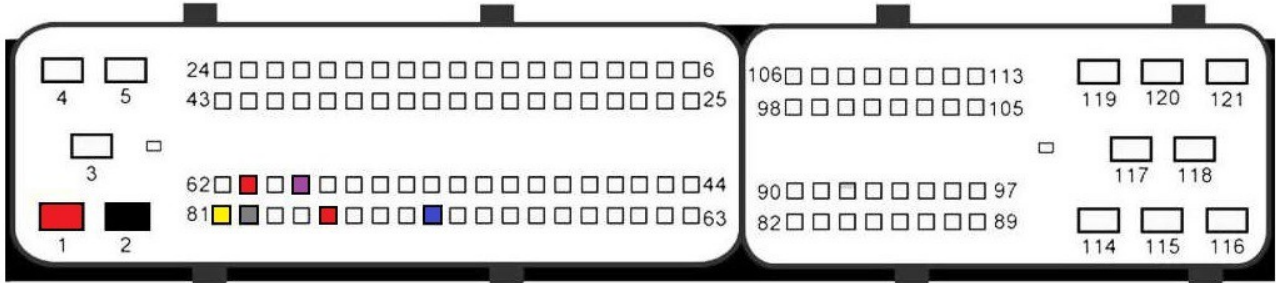

EDC17CP07

- Red
  +12v
- Yellow
  Can H
- Gray
  Can L
- Black
  Gnd
- Blue
  S1
- Purple
  S2