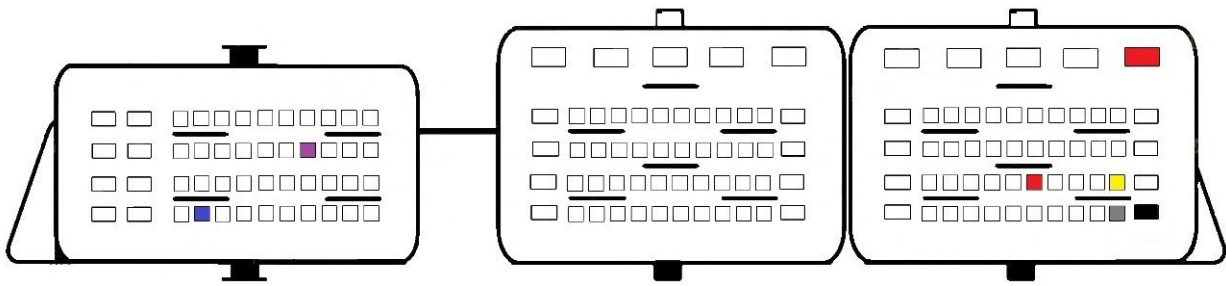

Bosch M(EDC)17 Ecu pinouts

Barrel jack centre is +12v

EDC17C06

EDC17C08

EDC17C10 Ford

- Red +12v
- Yellow Can H
- Gray Can L
- Black Gnd
- Blue S1
- Purple S2

EDC17C10 PSA

- Red +12v
- Yellow Can H
- Gray Can L
- Black Gnd
- Blue S1
- Purple S2