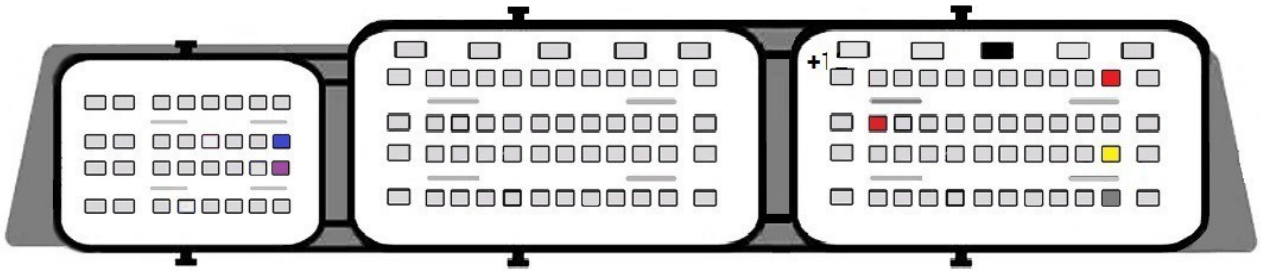

MEG17.9.12

- Red
+12v
- Yellow
Can H
- Gray
Can L
- Black
Gnd
- Blue
S1
- Purple
S2

MEG17.9.21

- Red
+12v
- Yellow
Can H
- Gray
Can L
- Black
Gnd
- Blue
S1
- Purple
S2

MEV17.2.2 V1

- Red +12v
- Yellow Can H
- Gray Can L
- Black Gnd
- Blue S1
- Purple S2