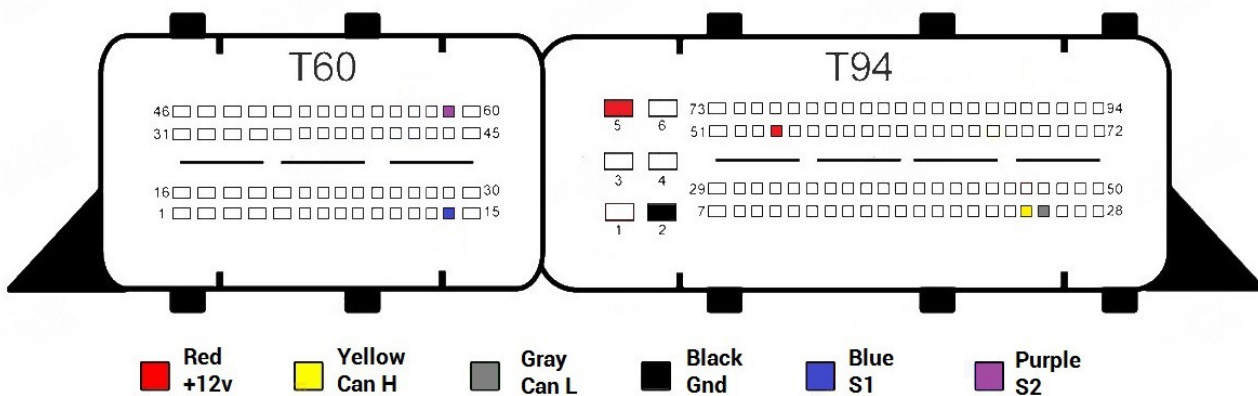

- Red
+12v
- Yellow
Can H
- Gray
Can L
- Black
Gnd
- Blue
S1
- Purple
S2

EDC17C43

- Red
+12v
- Yellow
Can H
- Gray
Can L
- Black
Gnd
- Blue
S1
- Purple
S2

EDC17C45

EDC17C46

EDC17C47

EDC17C49 Type 1

EDC17C49 Type 2