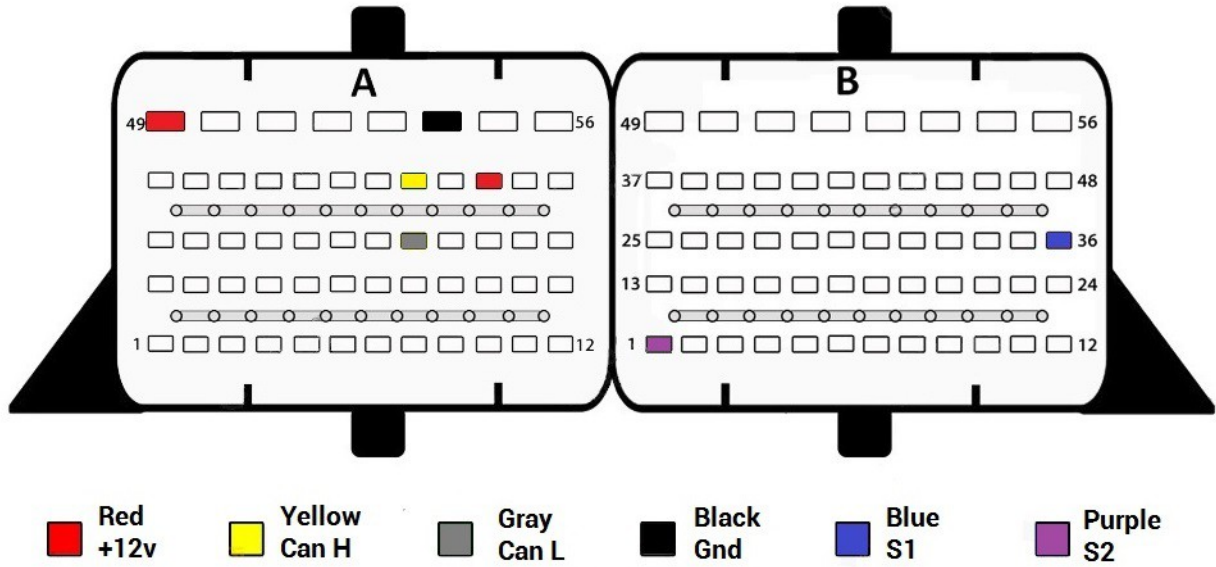

ME17.3 Type 1