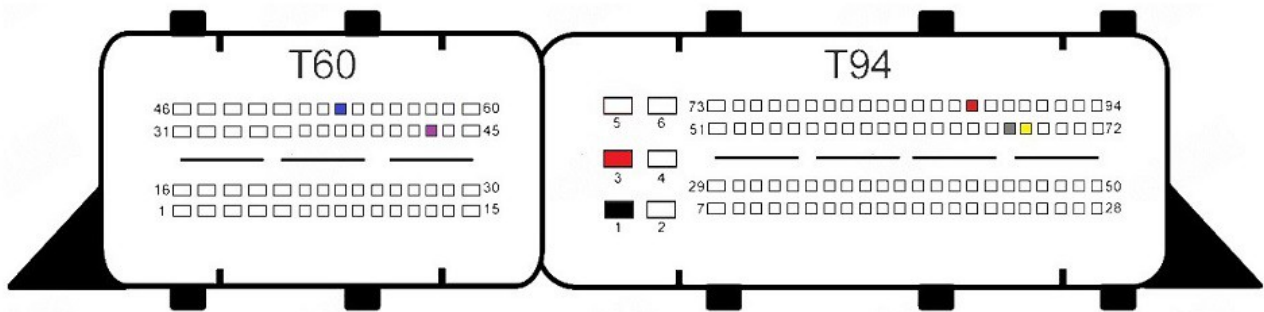

MED17.3.3

MED17.3.4

MED17.3.5

- Red +12v
- Yellow Can H
- Gray Can L
- Black Gnd
- Blue S1
- Purple S2

MED17.3

- Red +12v
- Yellow Can H
- Gray Can L
- Black Gnd
- Blue S1
- Purple S2

MED17.4.4

MED17.4