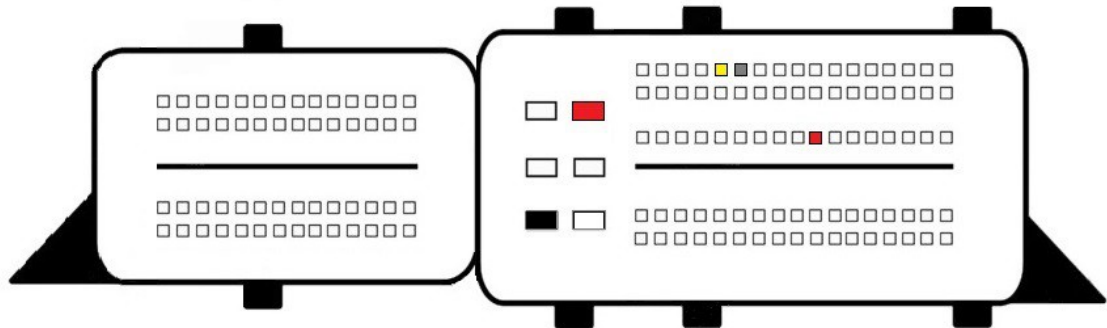

MD1CP004, MD1CP014