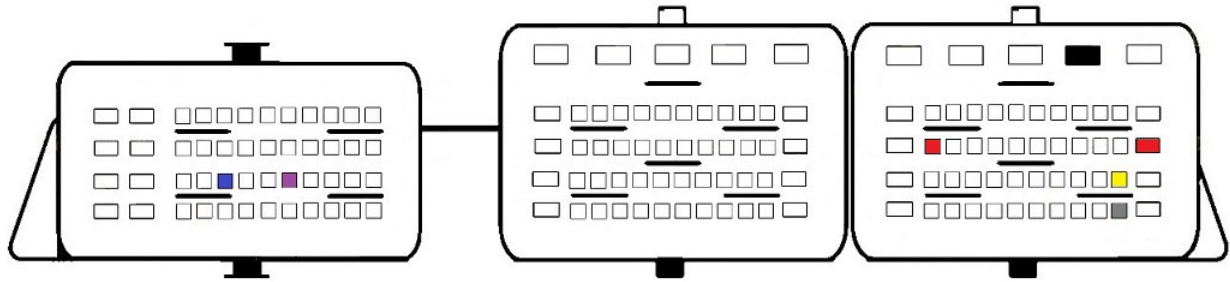

MEDV 17.4.4

- Red +12v
- Yellow Can H
- Gray Can L
- Black Gnd
- Blue S1
- Purple S2