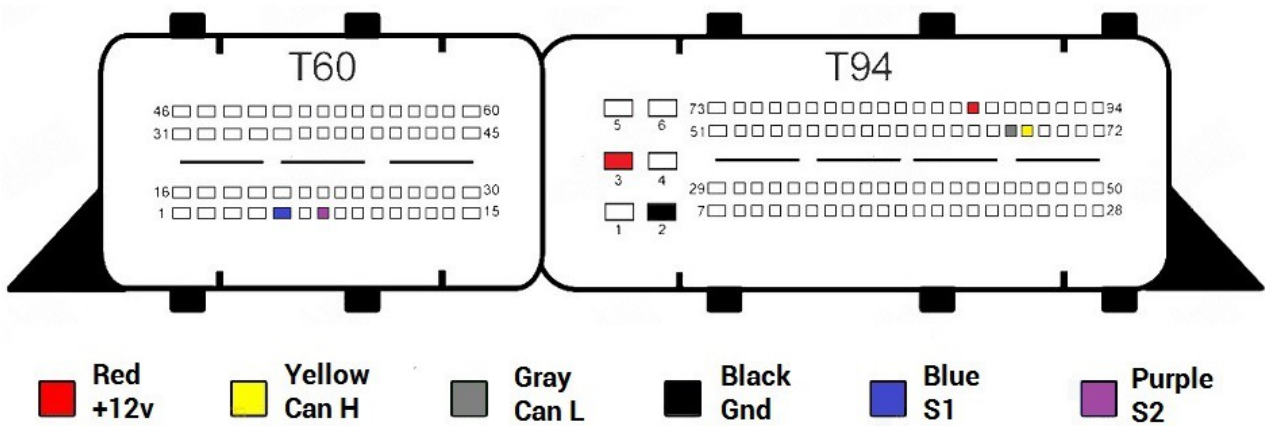

ME17.2.4

- Red +12v
- Yellow Can H
- Gray Can L
- Black Gnd
- Blue S1
- Purple S2

ME17.3 Type 1

ME17.3 Type 2

ME17.5.6

ME17.5.22

ME17.5.24

ME17.5.26