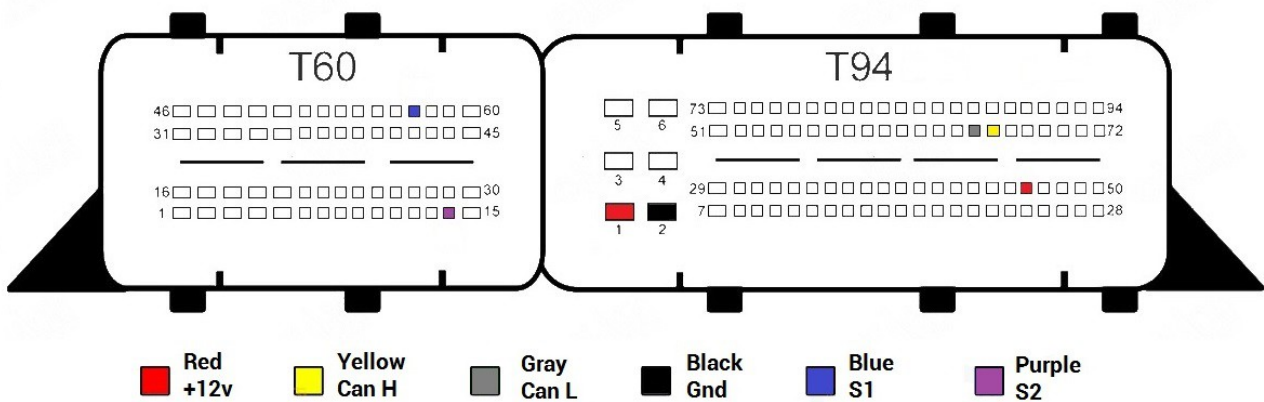

Bosch M(EDC)17 Ecu pinouts

Barrel jack centre is +12v

EDC17C06

EDC17C08

EDC17C10 Ford

- Red +12v
- Yellow Can H
- Gray Can L
- Black Gnd
- Blue S1
- Purple S2

EDC17C10 PSA

- Red +12v
- Yellow Can H
- Gray Can L
- Black Gnd
- Blue S1
- Purple S2