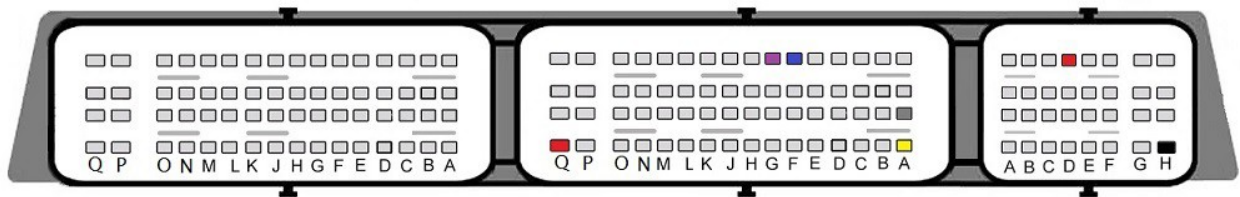

ME17.9.20 Type 1

- Red +12v
- Yellow Can H
- Gray Can L
- Black Gnd
- Blue S1
- Purple S2