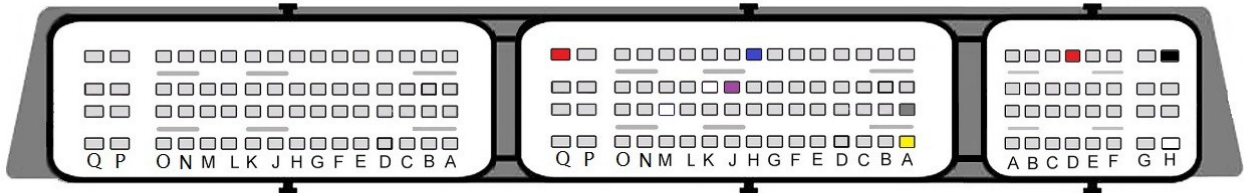

EDC17CP11

- Red
+12v
- Yellow
Can H
- Gray
Can L
- Black
Gnd
- Blue
S1
- Purple
S2

EDC17CP14

EDC17CP16

EDC17CP18

- Red** +12v
- Yellow** Can H
- Gray** Can L
- Black** Gnd
- Blue** S1
- Purple** S2

EDC17CP19