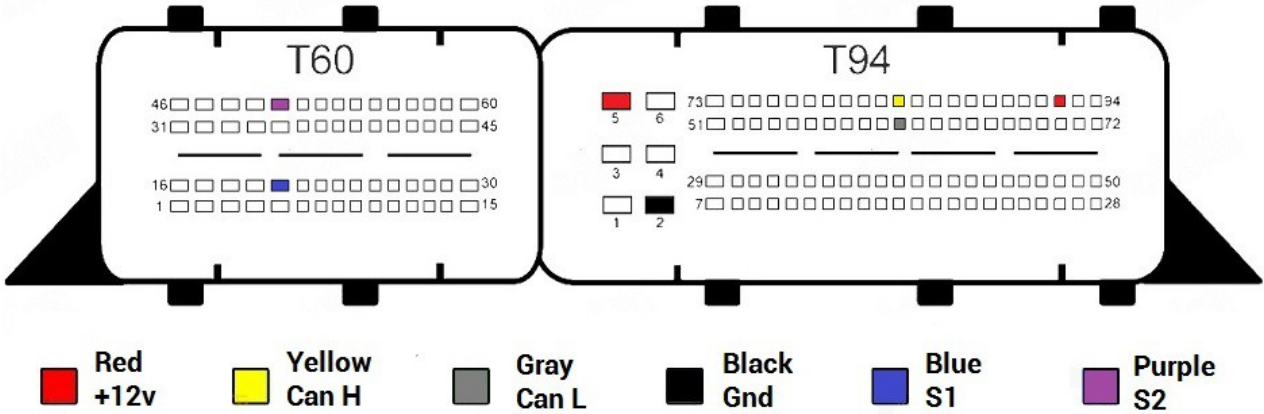

MED17.9.63