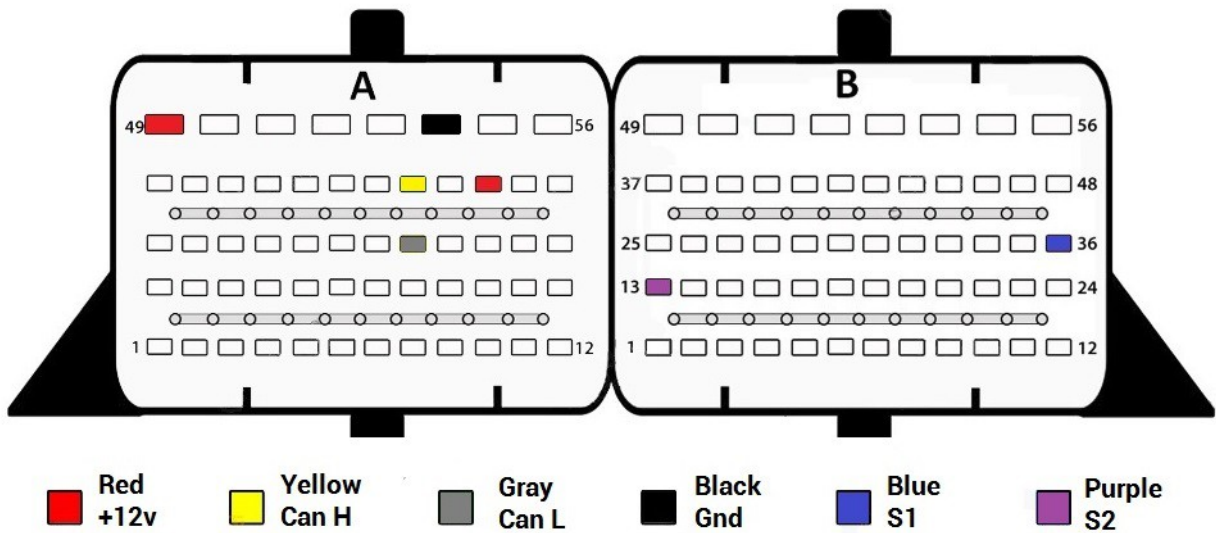

ME17.2.4

- Red +12v
- Yellow Can H
- Gray Can L
- Black Gnd
- Blue S1
- Purple S2

ME17.3 Type 1

ME17.3 Type 2

ME17.5.6

ME17.5.22

ME17.5.24

ME17.5.26