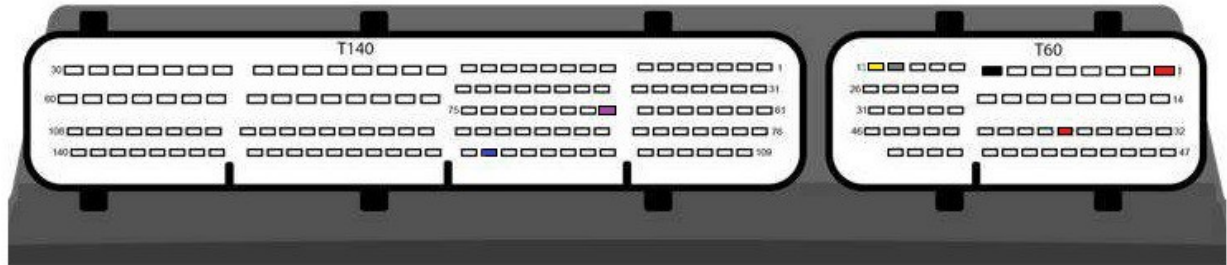

EDC17C69 Type 3

- Red
+12v
- Yellow
Can H
- Gray
Can L
- Black
Gnd
- Blue
S1
- Purple
S2

EDC17C70

- Red
+12v
- Yellow
Can H
- Gray
Can L
- Black
Gnd
- Blue
S1
- Purple
S2

EDC17C73

- Red
+12v
- Yellow
Can H
- Gray
Can L
- Black
Gnd
- Blue
S1
- Purple
S2

EDC17C74

- Red
+12v
- Yellow
Can H
- Gray
Can L
- Black
Gnd
- Blue
S1
- Purple
S2

EDC17C76

- Red
+12v
- Yellow
Can H
- Gray
Can L
- Black
Gnd
- Blue
S1
- Purple
S2

EDC17C79

- Red
+12v
- Yellow
Can H
- Gray
Can L
- Black
Gnd
- Blue
S1
- Purple
S2