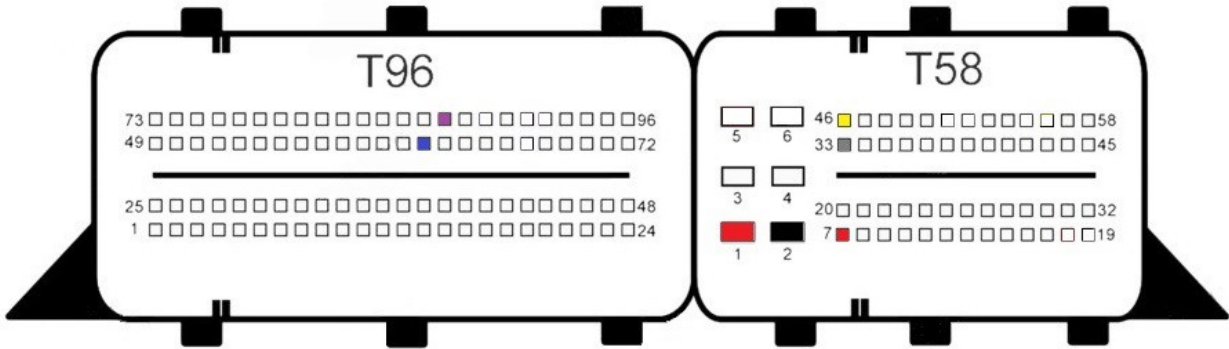

EDC17C83

EDC17C84

- Red +12v
- Yellow Can H
- Gray Can L
- Black Gnd
- Blue S1
- Purple S2

EDC17CP01

- Red
+12v
- Yellow
Can H
- Gray
Can L
- Black
Gnd
- Blue
S1
- Purple
S2

EDC17CP02

- Red
+12v
- Yellow
Can H
- Gray
Can L
- Black
Gnd
- Blue
S1
- Purple
S2