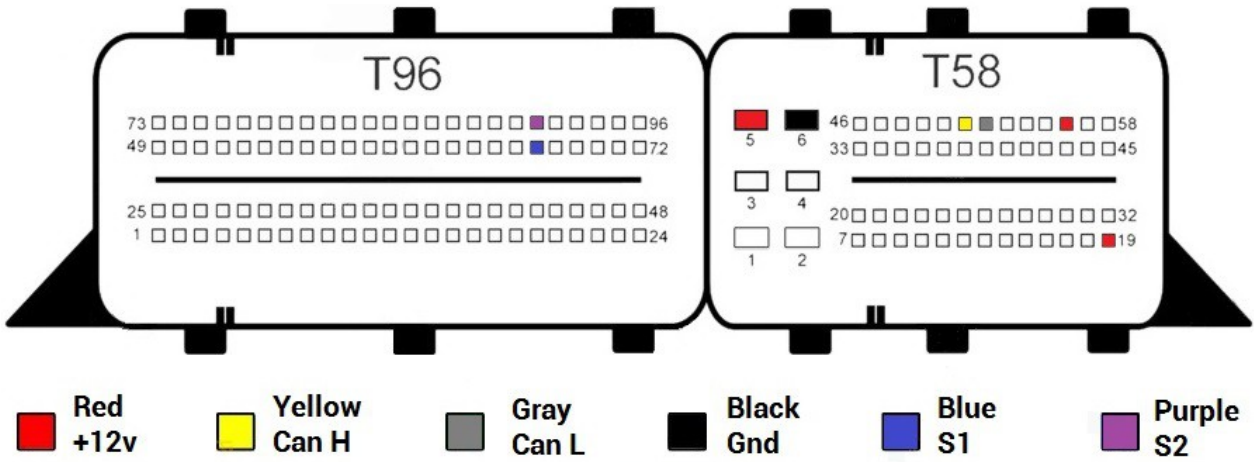

EDC17C45

EDC17C46

EDC17C47