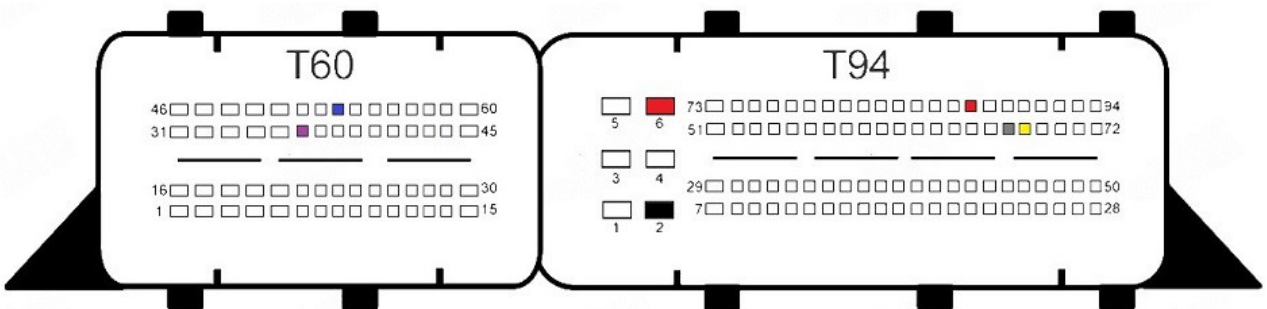

MED17.5.2

- Red
  +12v
- Yellow
  Can H
- Gray
  Can L
- Black
  Gnd
- Blue
  S1
- Purple
  S2