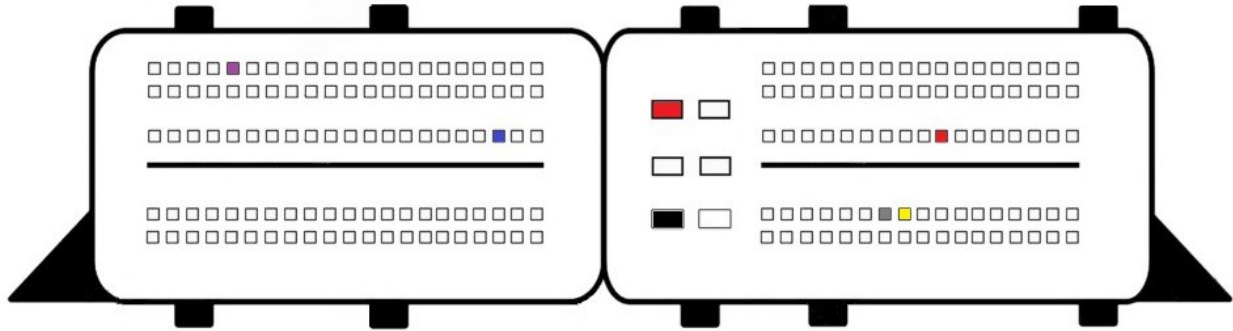

MED17.1.62 Type 2

- Red +12v
- Yellow Can H
- Gray Can L
- Black Gnd
- Blue S1
- Purple S2