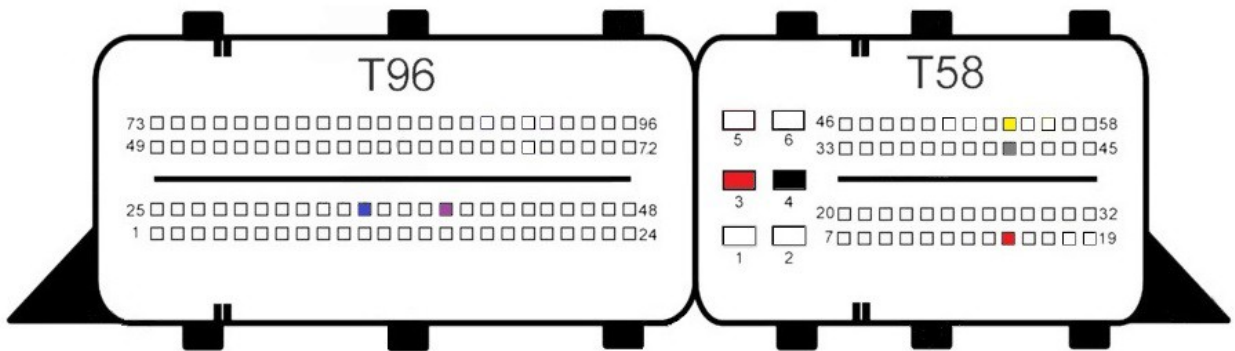

EDC17C58

- Red +12v
- Yellow Can H
- Gray Can L
- Black Gnd
- Blue S1
- Purple S2