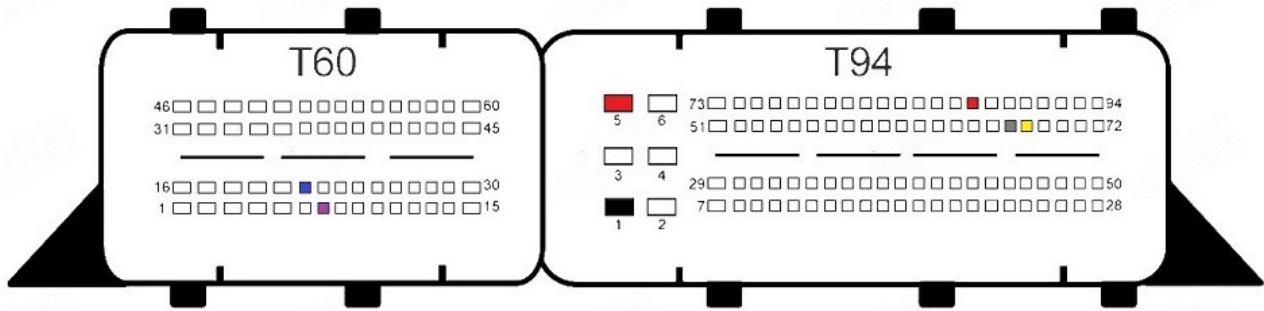

MED17.5.1

- Red
+12v
- Yellow
Can H
- Gray
Can L
- Black
Gnd
- Blue
S1
- Purple
S2

MED17.5.2

- Red
+12v
- Yellow
Can H
- Gray
Can L
- Black
Gnd
- Blue
S1
- Purple
S2

MED17.5.5

MED17.5.20

MED17.5.21

- Red
+12v
- Yellow
Can H
- Gray
Can L
- Black
Gnd
- Blue
S1
- Purple
S2