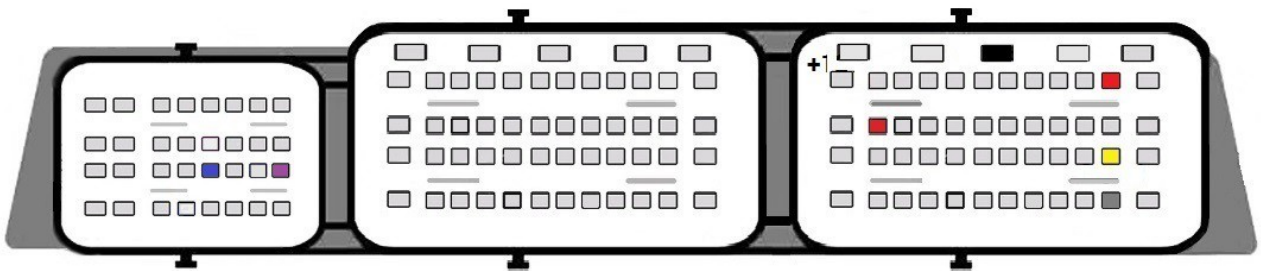

MEV17.2.2 V2

- Red +12v
- Yellow Can H
- Gray Can L
- Black Gnd
- Blue S1
- Purple S2