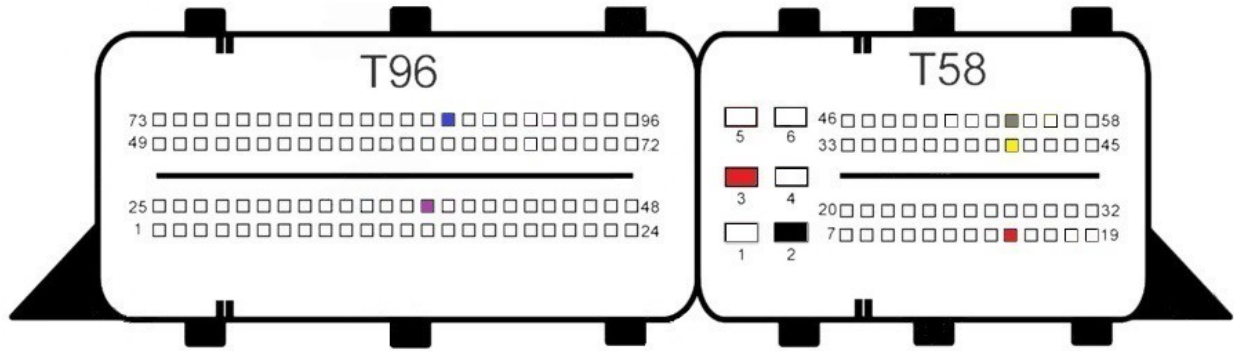

 Purple
S2

EDC17CP55

- Red +12v
- Yellow Can H
- Gray Can L
- Black Gnd
- Blue S1
- Purple S2

EDC17CP57 Type 1

- Red +12v
- Yellow Can H
- Gray Can L
- Black Gnd
- Blue S1
- Purple S2

EDC17CP57 Type 2

- Red
+12v
- Yellow
Can H
- Gray
Can L
- Black
Gnd
- Blue
S1
- Purple
S2