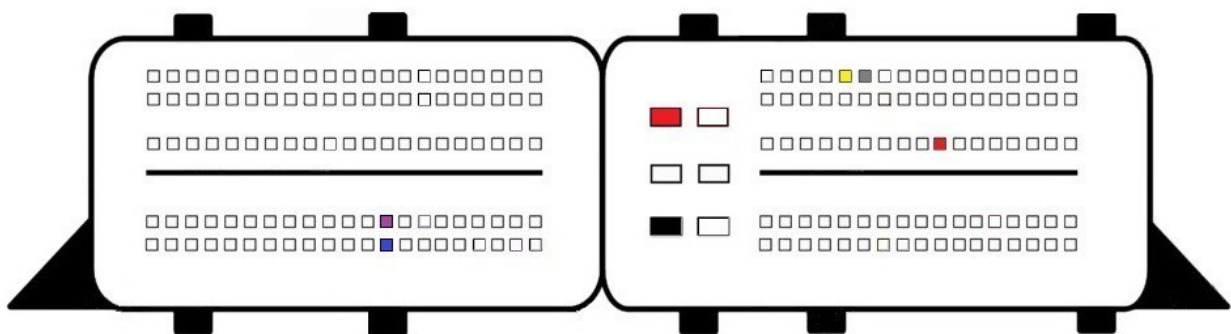

ME17.8.32

- Red +12v
- Yellow Can H
- Gray Can L
- Black Gnd
- Blue S1
- Purple S2