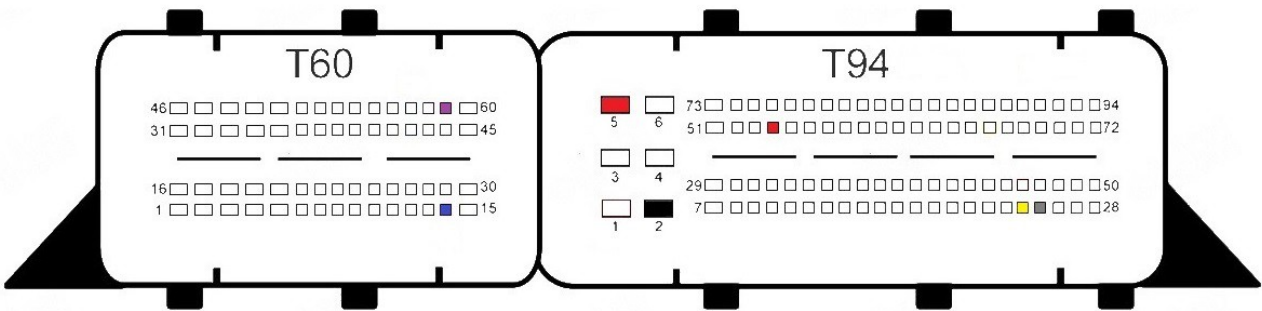

EDC17C74

- Red
+12v
- Yellow
Can H
- Gray
Can L
- Black
Gnd
- Blue
S1
- Purple
S2

EDC17C76

- Red
+12v
- Yellow
Can H
- Gray
Can L
- Black
Gnd
- Blue
S1
- Purple
S2

EDC17C79

- Red
+12v
- Yellow
Can H
- Gray
Can L
- Black
Gnd
- Blue
S1
- Purple
S2