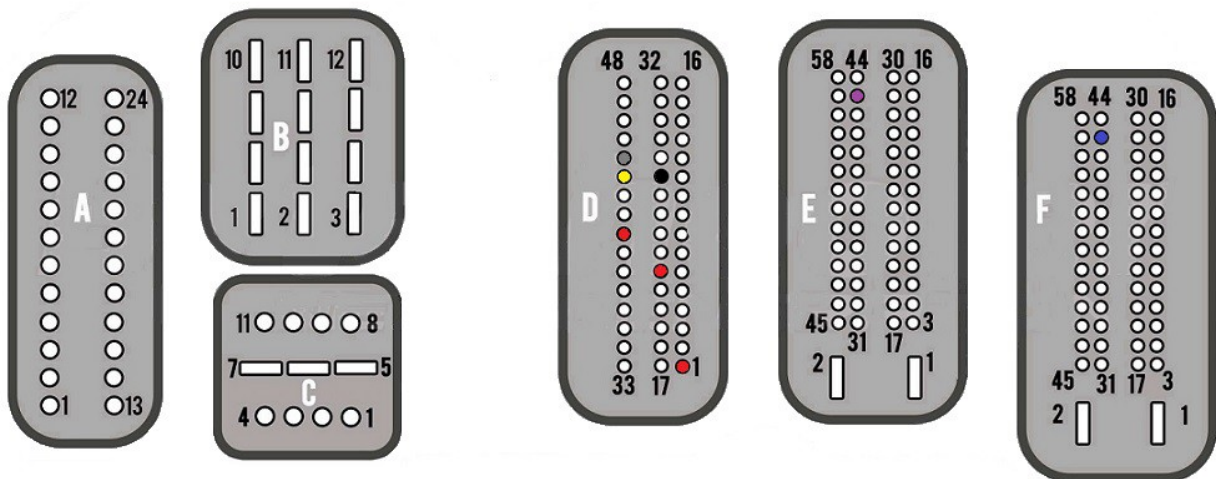

MEVD17.2.4

- Red
+12v
- Yellow
Can H
- Gray
Can L
- Black
Gnd
- Blue
S1
- Purple
S2

MEVD17.2.5

MEVD17.2.6

MEVD17.2.8

- Red +12v
- Yellow Can H
- Gray Can L
- Black Gnd
- Blue S1
- Purple S2

MEVD17.2.9

- Red +12v
- Yellow Can H
- Gray Can L
- Black Gnd
- Blue S1
- Purple S2