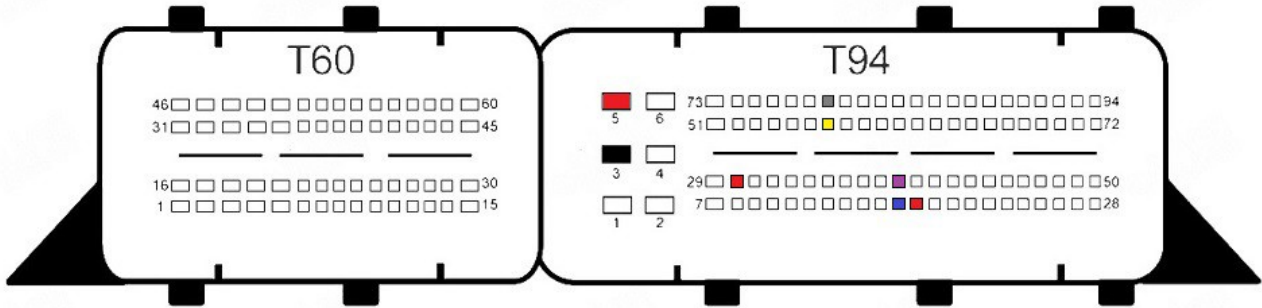

MEG17.9.12

- Red
  +12v
- Yellow
  Can H
- Gray
  Can L
- Black
  Gnd
- Blue
  S1
- Purple
  S2