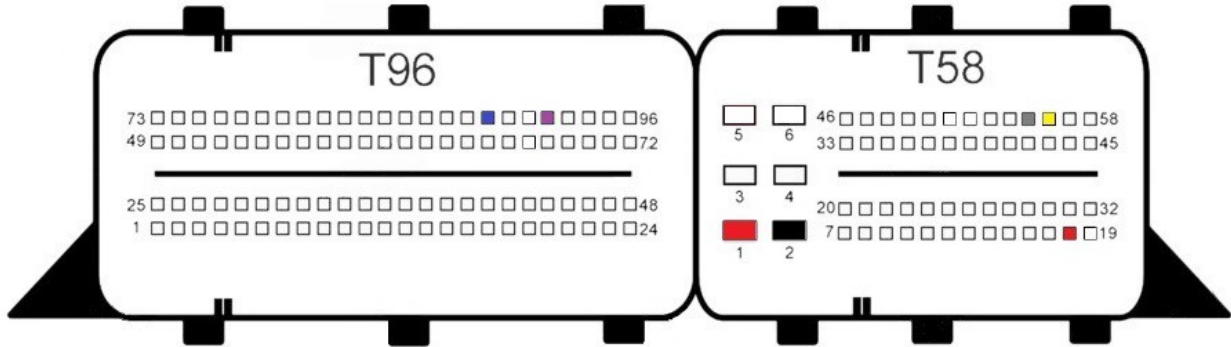

EDC17C76

- Red
  +12v
- Yellow
  Can H
- Gray
  Can L
- Black
  Gnd
- Blue
  S1
- Purple
  S2