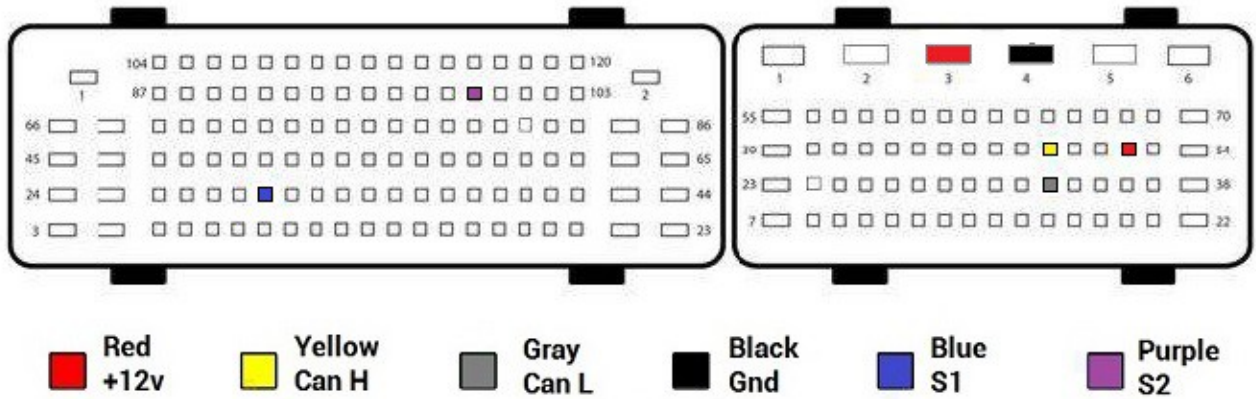

MED17.3.3

MED17.3.4

MED17.3.5

- Red +12v
- Yellow Can H
- Gray Can L
- Black Gnd
- Blue S1
- Purple S2

MED17.3

- Red +12v
- Yellow Can H
- Gray Can L
- Black Gnd
- Blue S1
- Purple S2

MED17.4.4

MED17.4