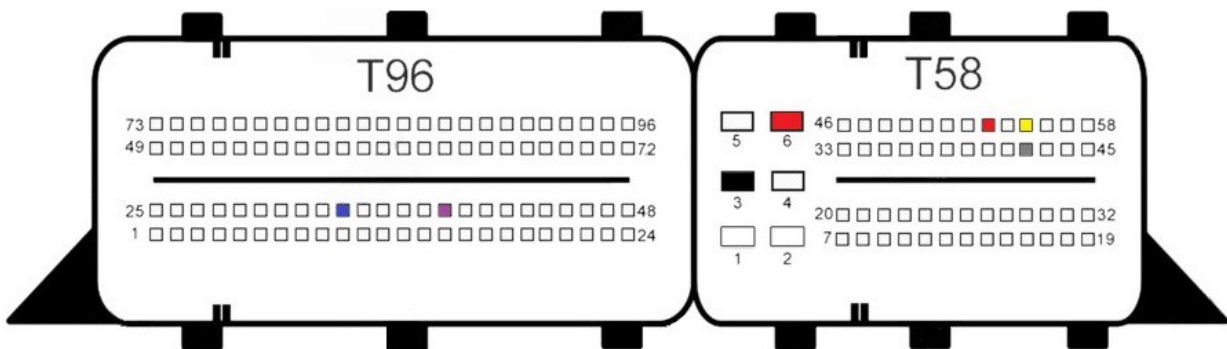

ME17.2.4

- Red +12v
- Yellow Can H
- Gray Can L
- Black Gnd
- Blue S1
- Purple S2