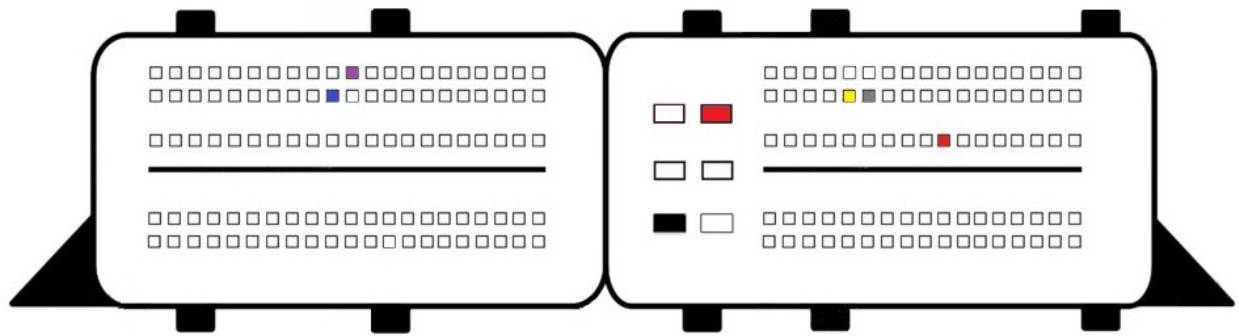

MED17.7.2

- Red
+12v
- Yellow
Can H
- Gray
Can L
- Black
Gnd
- Blue
S1
- Purple
S2

MED17.7.3

- Red
+12v
- Yellow
Can H
- Gray
Can L
- Black
Gnd
- Blue
S1
- Purple
S2

MED17.7.5

- Red +12v
- Yellow Can H
- Gray Can L
- Black Gnd
- Blue S1
- Purple S2