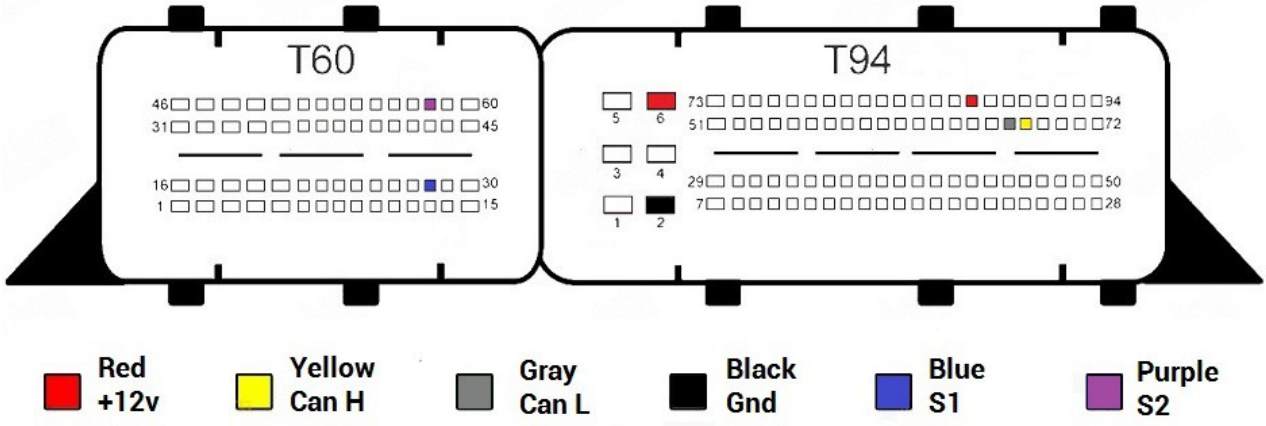

EDC17CP74

- Red
+12v
- Yellow
Can H
- Gray
Can L
- Black
Gnd
- Blue
S1
- Purple
S2

EDC17CV54

- Red
+12v
- Yellow
Can H
- Gray
Can L
- Black
Gnd
- Blue
S1
- Purple
S2

EDC17U01

ME17.1.1

ME17.2 BMSX

- Red +12v
- Yellow Can H
- Gray Can L
- Black Gnd
- Blue S1
- Purple S2