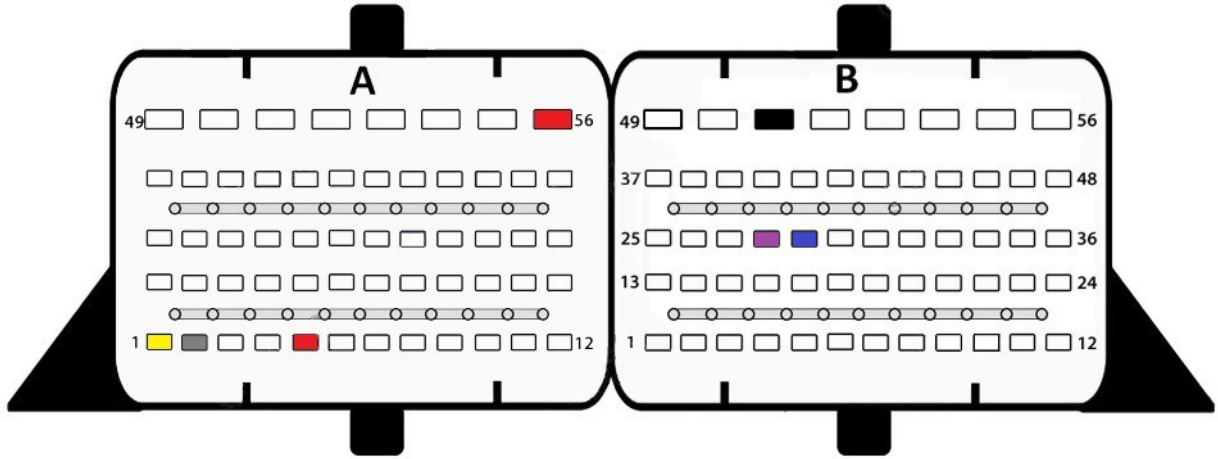

ME17.9.61

■ Red +12v
■ Yellow Can H
■ Gray Can L
■ Black Gnd
■ Blue S1
■ Purple S2