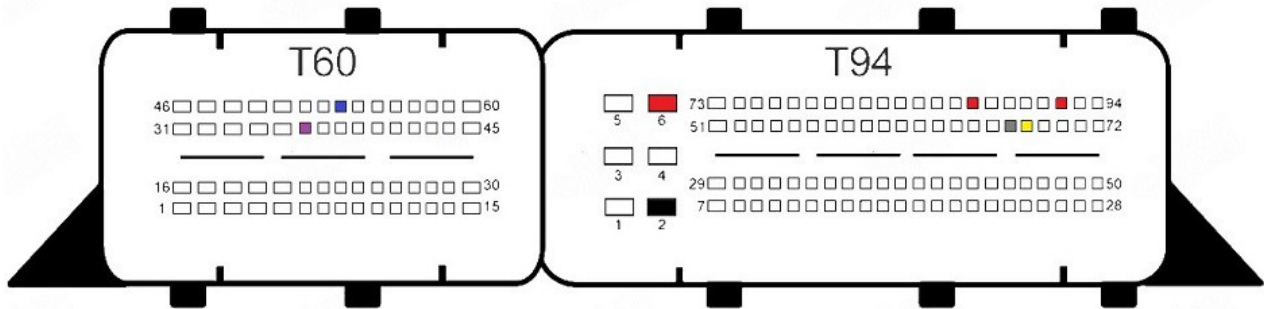

MED17.5

- Red +12v
- Yellow Can H
- Gray Can L
- Black Gnd
- Blue S1
- Purple S2