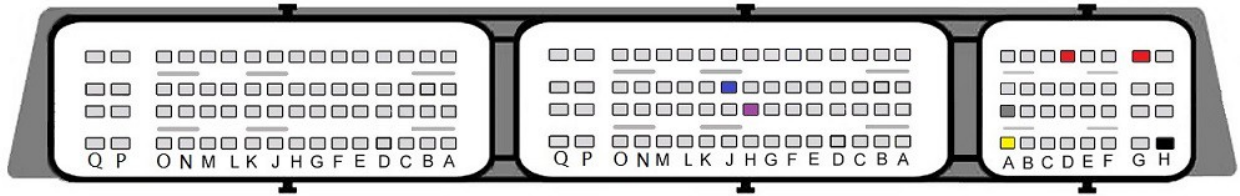

ME17.9.11

- Red +12v
- Yellow Can H
- Gray Can L
- Black Gnd
- Blue S1
- Purple S2

ME17.9.20 Type 1

- Red +12v
- Yellow Can H
- Gray Can L
- Black Gnd
- Blue S1
- Purple S2

ME17.9.20 Type 2

- Red
+12v
- Yellow
Can H
- Gray
Can L
- Black
Gnd
- Blue
S1
- Purple
S2