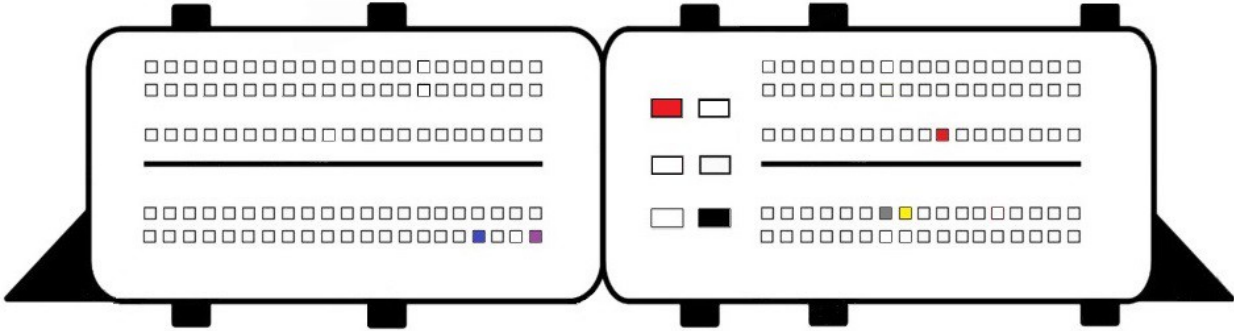

EDC17CP74

- Red
  +12v
- Yellow
  Can H
- Gray
  Can L
- Black
  Gnd
- Blue
  S1
- Purple
  S2