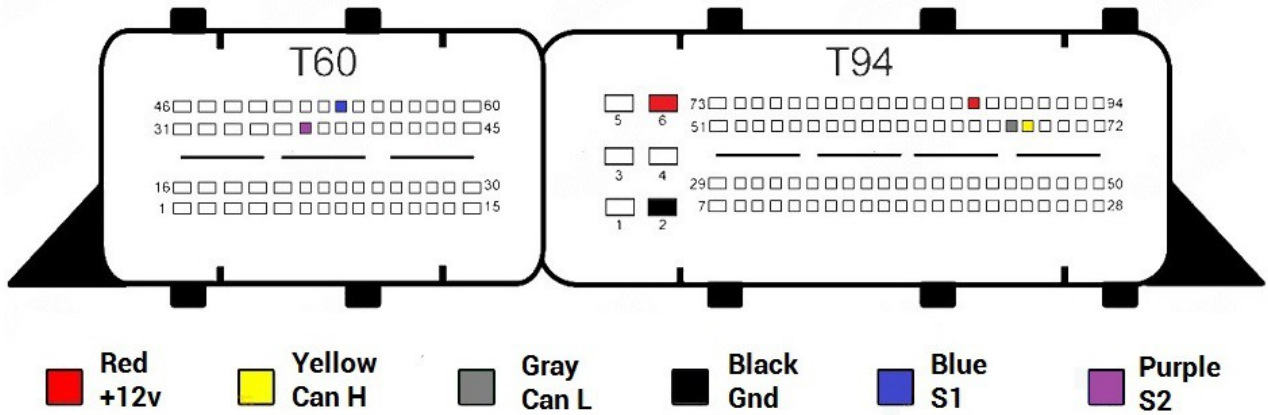

MED17.5.1

- Red
+12v
- Yellow
Can H
- Gray
Can L
- Black
Gnd
- Blue
S1
- Purple
S2

MED17.5.2

- Red
+12v
- Yellow
Can H
- Gray
Can L
- Black
Gnd
- Blue
S1
- Purple
S2

MED17.5.5

MED17.5.20

MED17.5.21

- Red
+12v
- Yellow
Can H
- Gray
Can L
- Black
Gnd
- Blue
S1
- Purple
S2