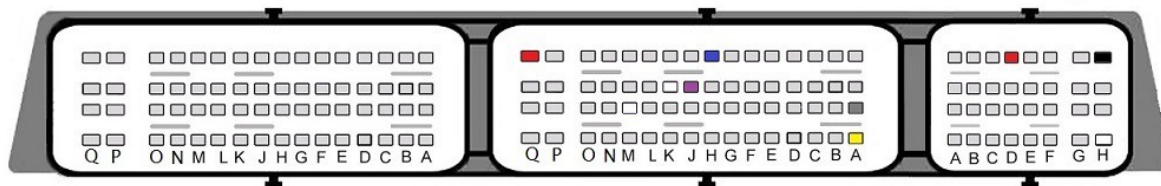

EDC17C11

EDC17C18

EDC17C19