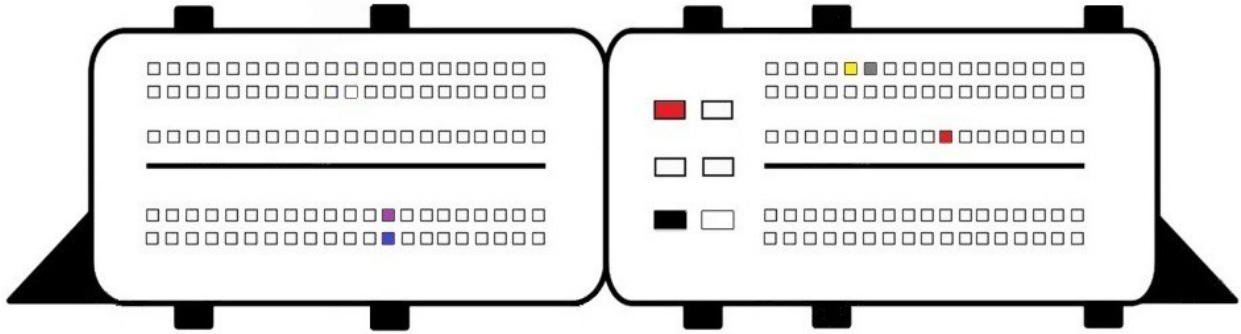

MED17.7.8

- Red +12v
- Yellow Can H
- Gray Can L
- Black Gnd
- Blue S1
- Purple S2