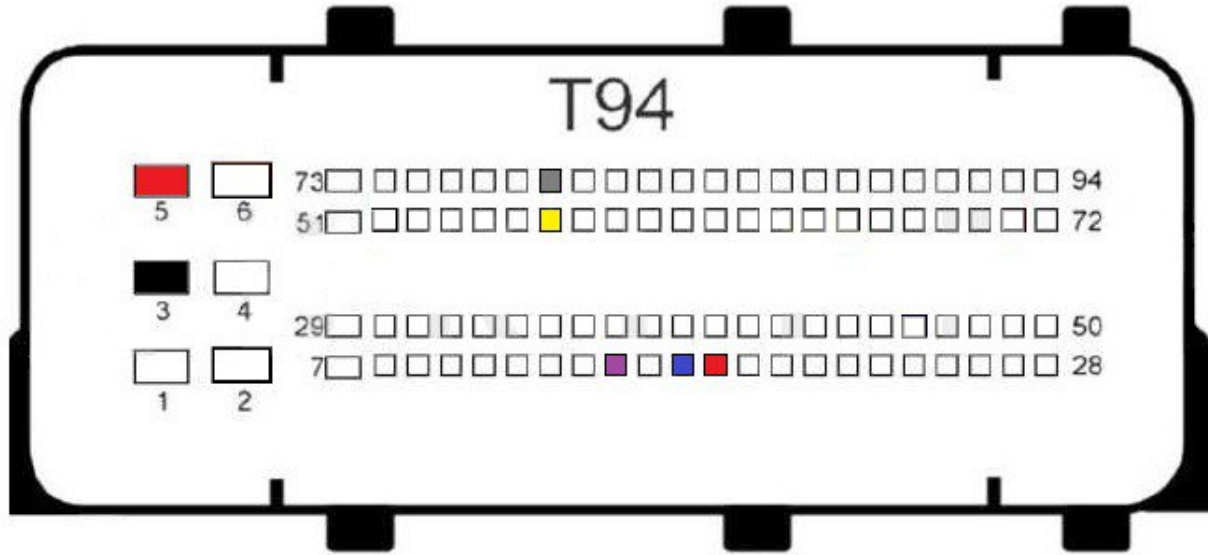

ME17.9.11

- Red +12v
- Yellow Can H
- Gray Can L
- Black Gnd
- Blue S1
- Purple S2