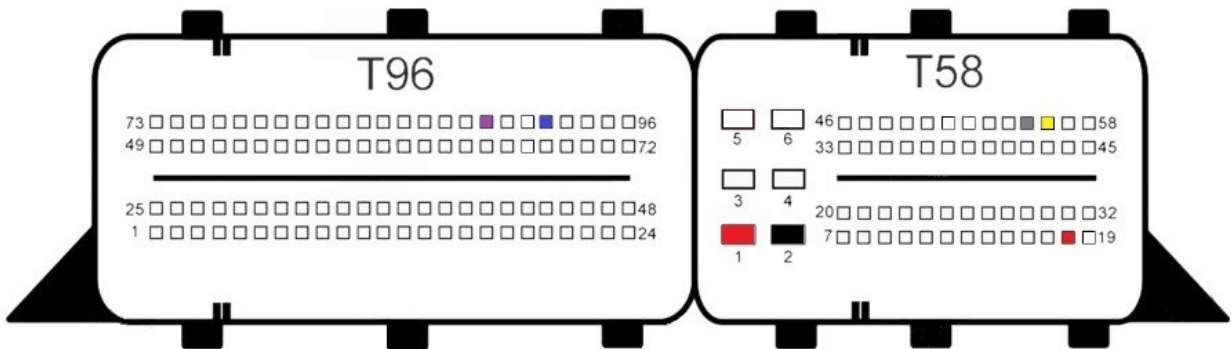

EDC17CP49

- Red
  +12v
- Yellow
  Can H
- Gray
  Can L
- Black
  Gnd
- Blue
  S1
- Purple
  S2