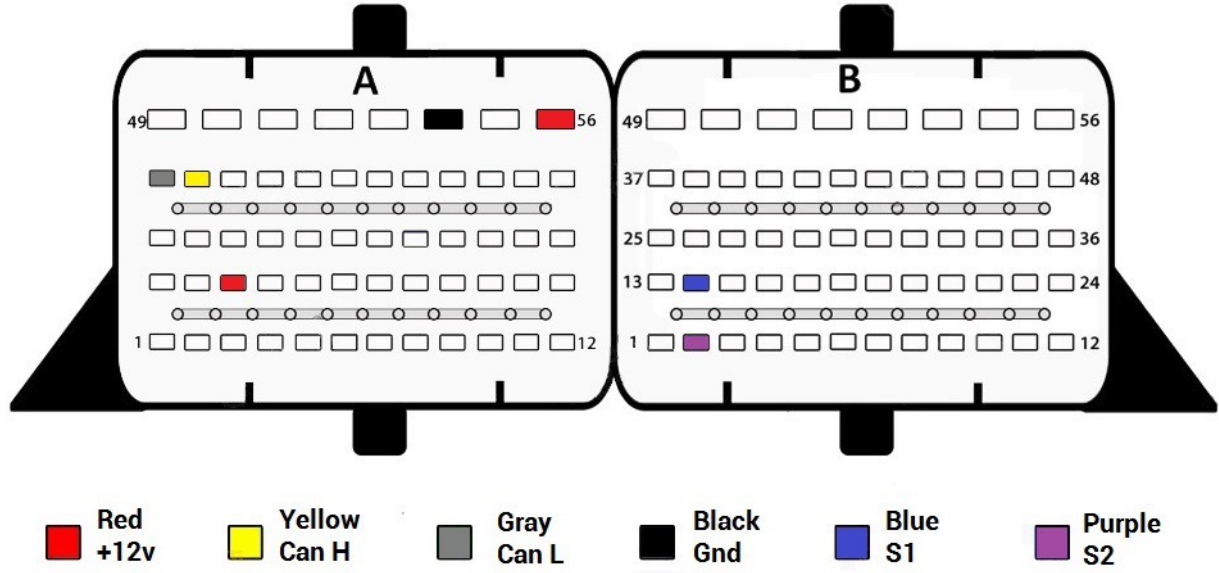

ME17.2.4

- Red +12v
- Yellow Can H
- Gray Can L
- Black Gnd
- Blue S1
- Purple S2

ME17.3 Type 1

ME17.3 Type 2

ME17.5.6

ME17.5.22

ME17.5.24

ME17.5.26