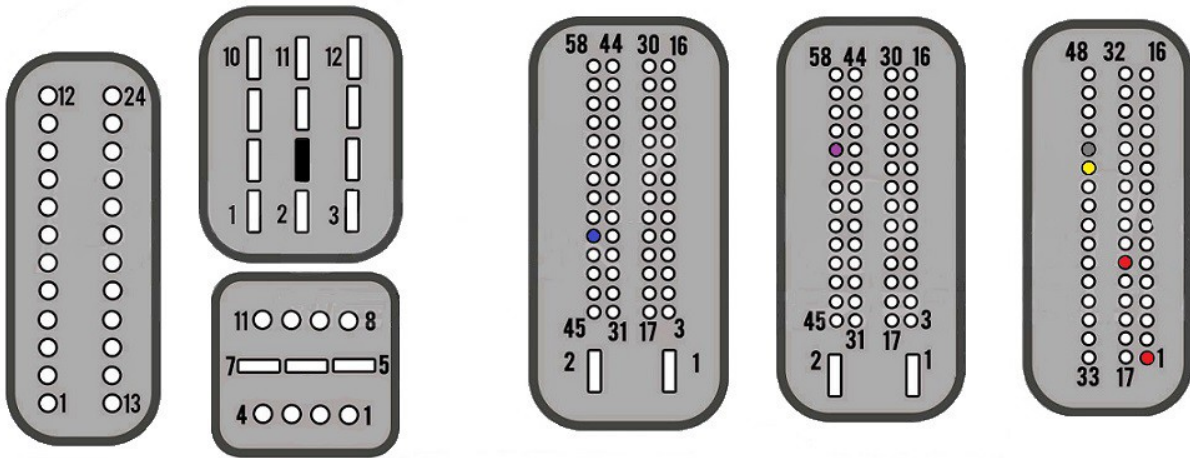

MEV17.2.2 V2

- Red +12v
- Yellow Can H
- Gray Can L
- Black Gnd
- Blue S1
- Purple S2

MEV17.4

- Red +12v
- Yellow Can H
- Gray Can L
- Black Gnd
- Blue S1
- Purple S2

MEVD17.2.3

- Red
+12v
- Yellow
Can H
- Gray
Can L
- Black
Gnd
- Blue
S1
- Purple
S2