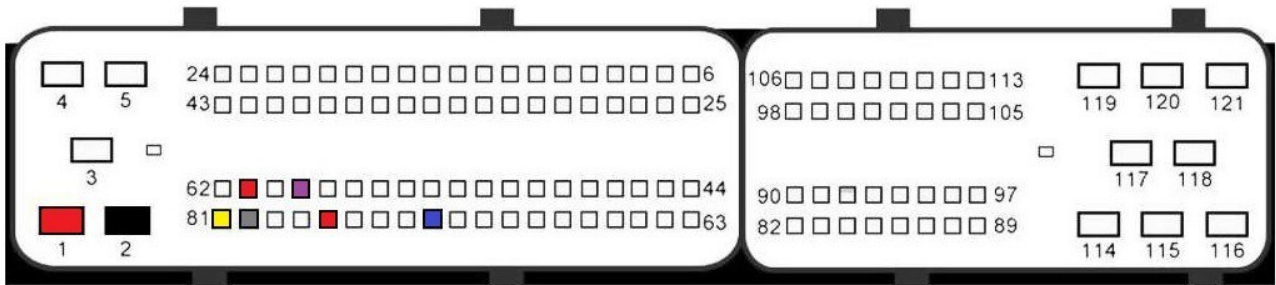

EDC17CP37

- Red
  +12v
- Yellow
  Can H
- Gray
  Can L
- Black
  Gnd
- Blue
  S1
- Purple
  S2