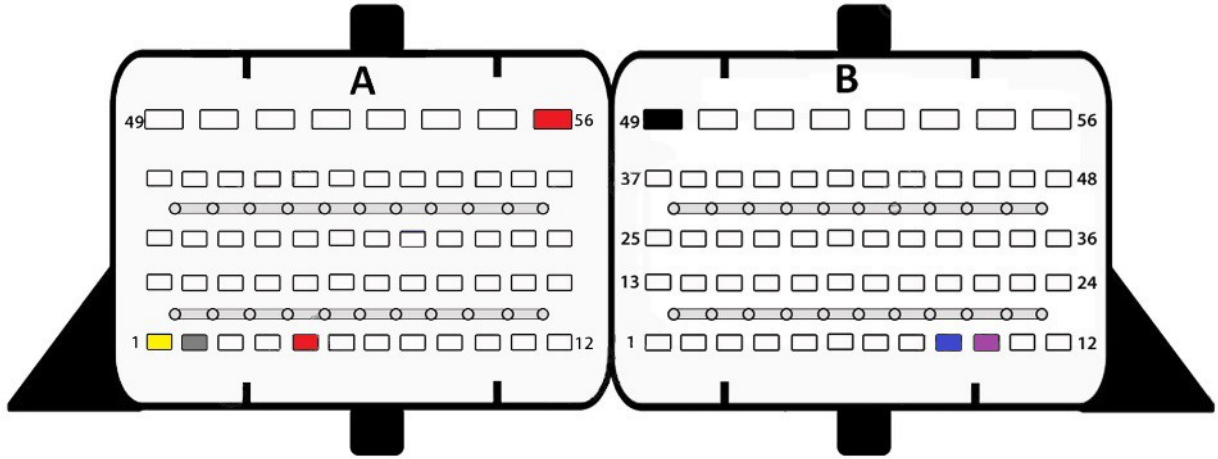

ME17.9.5

- Red
  +12v
- Yellow
  Can H
- Gray
  Can L
- Black
  Gnd
- Blue
  S1
- Purple
  S2