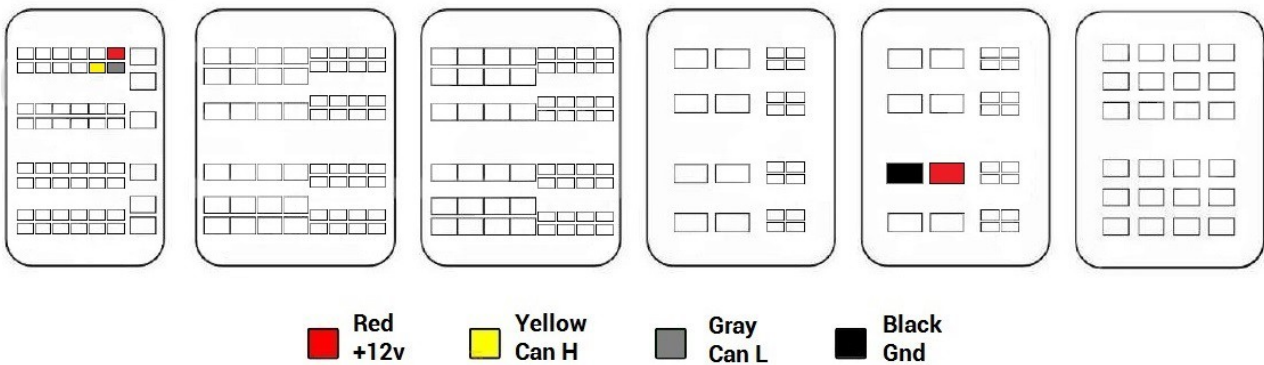

MD1CP002, MD1CS001, MG1CS003, MG1CS024, MG1CS201