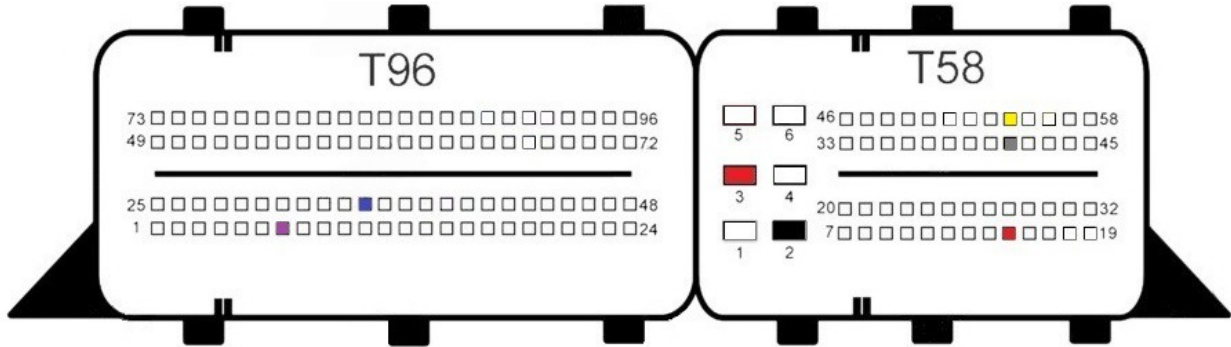

EDC17CP22

EDC17CP24

- Red +12v
- Yellow Can H
- Gray Can L
- Black Gnd
- Blue S1
- Purple S2