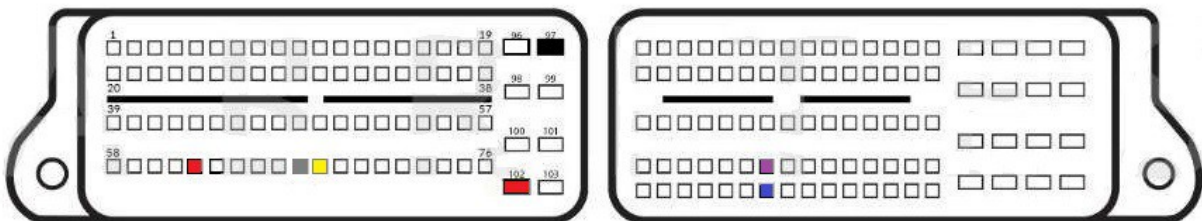

- Red +12v
- Yellow Can H
- Gray Can L
- Black Gnd
- Blue S1
- Purple S2

EDC17C58

- Red +12v
- Yellow Can H
- Gray Can L
- Black Gnd
- Blue S1
- Purple S2

EDC17C59

- Red
+12v
- Yellow
Can H
- Gray
Can L
- Black
Gnd
- Blue
S1
- Purple
S2

EDC17C60

- Red
+12v
- Yellow
Can H
- Gray
Can L
- Black
Gnd
- Blue
S1
- Purple
S2

EDC17C64

EDC17C66

EDC17C69 Type 1

- Red +12v
- Yellow Can H
- Gray Can L
- Black Gnd
- Blue S1
- Purple S2

EDC17C69 Type 2

- Red +12v
- Yellow Can H
- Gray Can L
- Black Gnd
- Blue S1
- Purple S2

EDC17C69 Type 3

- Red
+12v
- Yellow
Can H
- Gray
Can L
- Black
Gnd
- Blue
S1
- Purple
S2

EDC17C70

- Red
+12v
- Yellow
Can H
- Gray
Can L
- Black
Gnd
- Blue
S1
- Purple
S2

EDC17C73

- Red
+12v
- Yellow
Can H
- Gray
Can L
- Black
Gnd
- Blue
S1
- Purple
S2