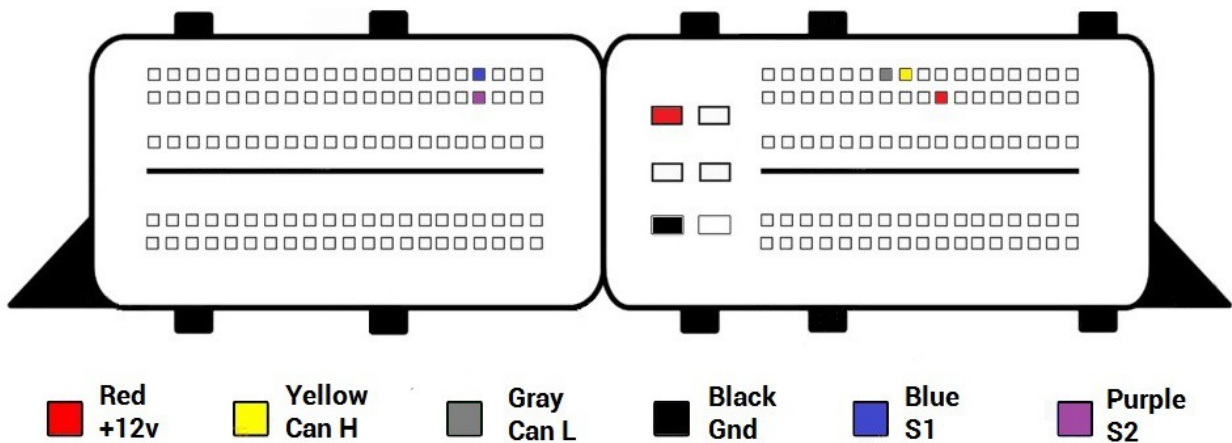

MED17.9.30

- Red
+12v
- Yellow
Can H
- Gray
Can L
- Black
Gnd
- Blue
S1
- Purple
S2

MED17.9.63

MEDC17.9 Type 1

MEDC17.9 Type 2

- Red +12v
- Yellow Can H
- Gray Can L
- Black Gnd
- Blue S1
- Purple S2

MEDG17.9.8