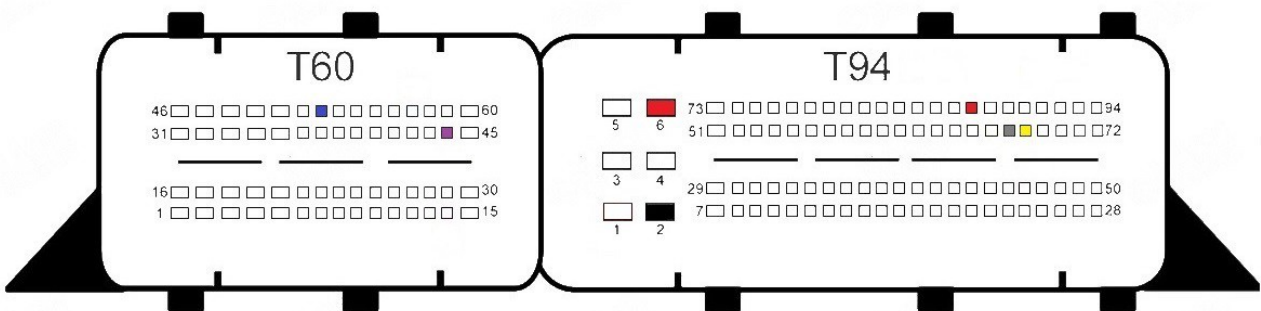

EDC17CP20

- Red +12v
- Yellow Can H
- Gray Can L
- Black Gnd
- Blue S1
- Purple S2