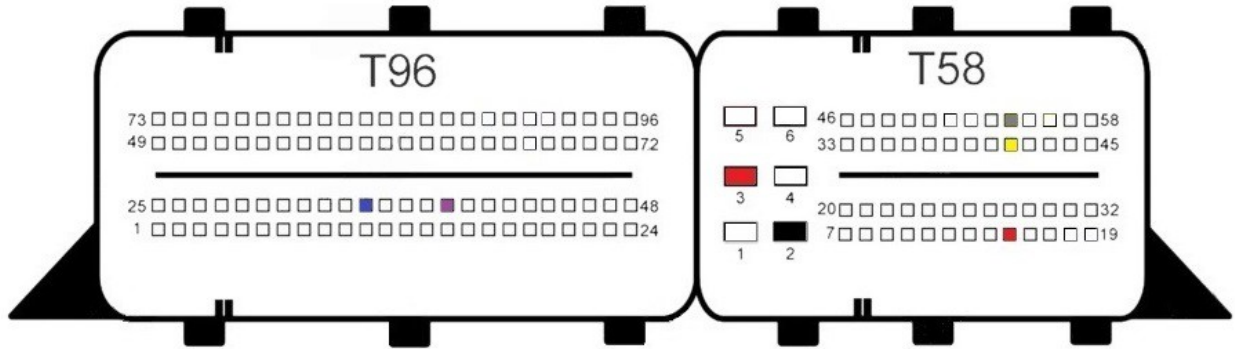

EDC17CP46

- Red
  +12v
- Yellow
  Can H
- Gray
  Can L
- Black
  Gnd
- Blue
  S1
- Purple
  S2