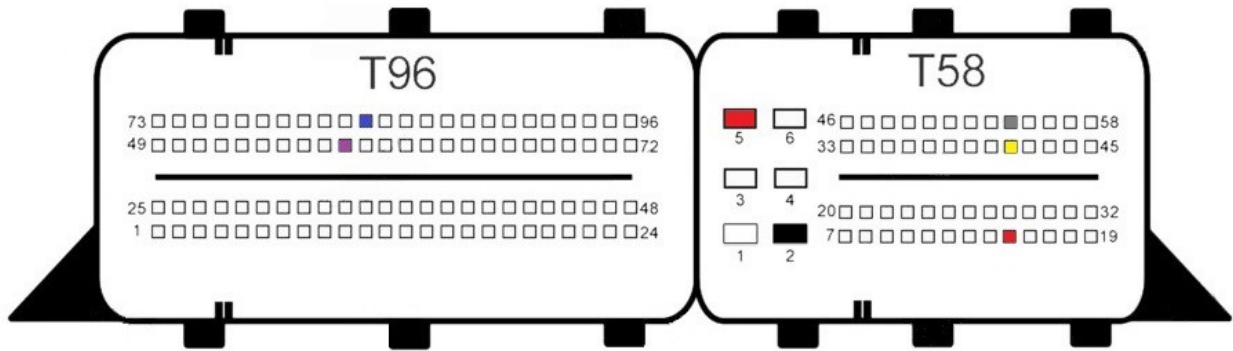

MED17.7.3

- Red
  +12v
- Yellow
  Can H
- Gray
  Can L
- Black
  Gnd
- Blue
  S1
- Purple
  S2