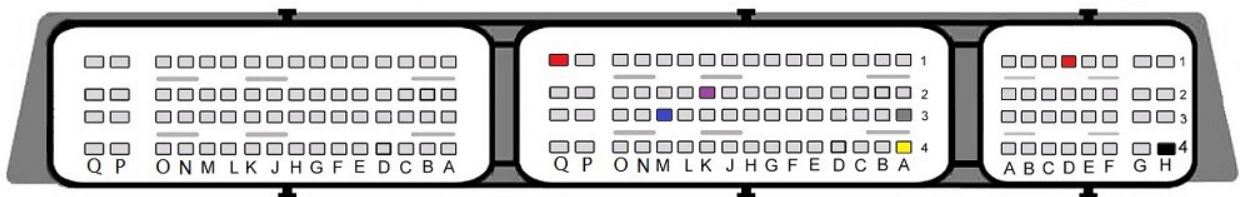

EDC17C84

- Red +12v
- Yellow Can H
- Gray Can L
- Black Gnd
- Blue S1
- Purple S2