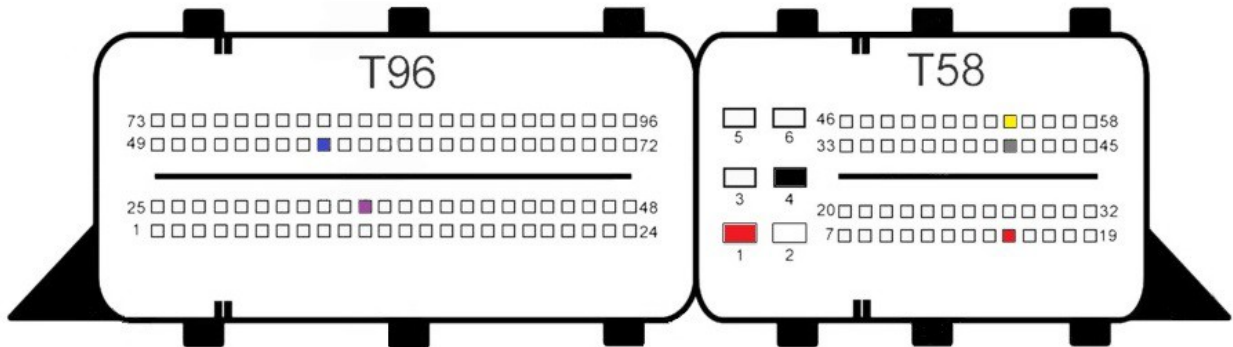

MED17.9.3

- Red +12v
- Yellow Can H
- Gray Can L
- Black Gnd
- Blue S1
- Purple S2