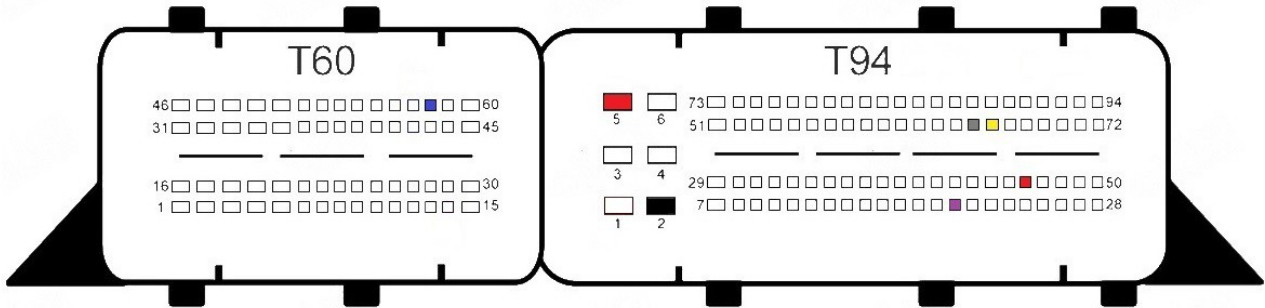

EDC17C59

- Red
  +12v
- Yellow
  Can H
- Gray
  Can L
- Black
  Gnd
- Blue
  S1
- Purple
  S2