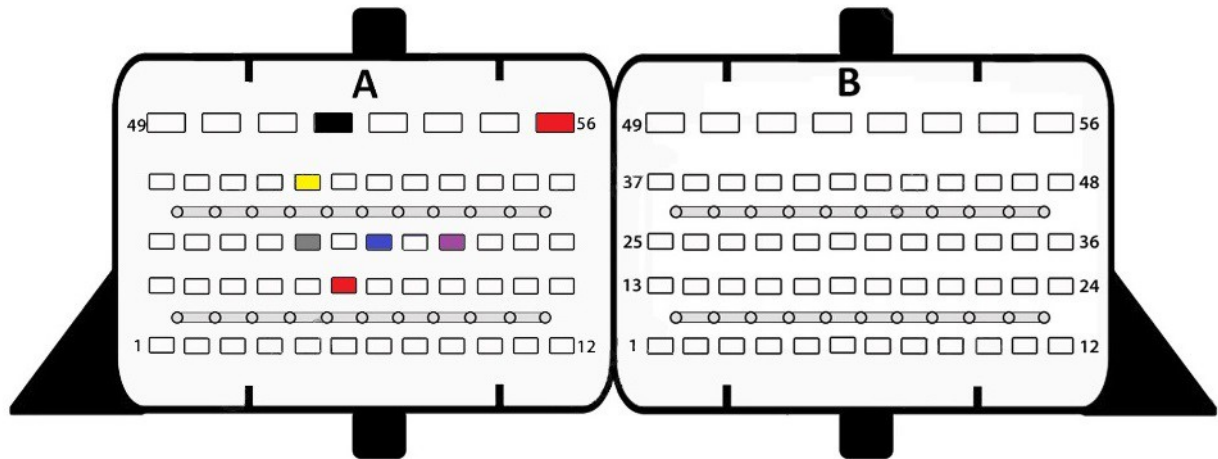

ME17.9.21

- Red
  +12v
- Yellow
  Can H
- Gray
  Can L
- Black
  Gnd
- Blue
  S1
- Purple
  S2