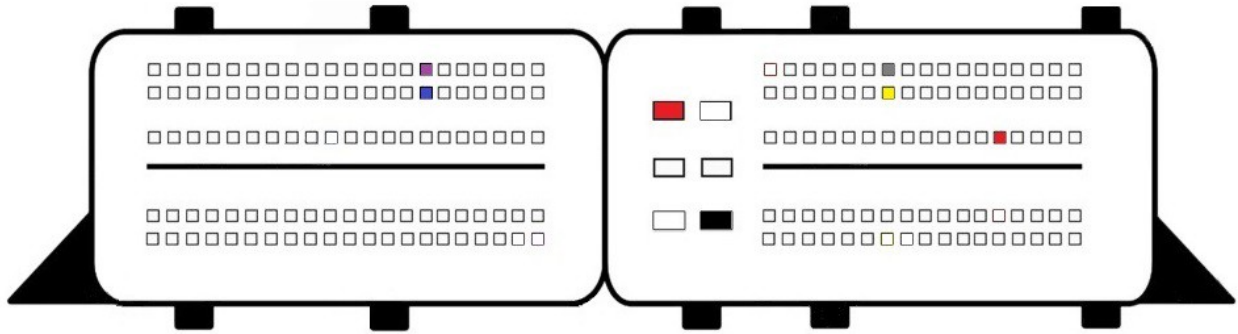

EDC17C83

EDC17C84

- Red +12v
- Yellow Can H
- Gray Can L
- Black Gnd
- Blue S1
- Purple S2