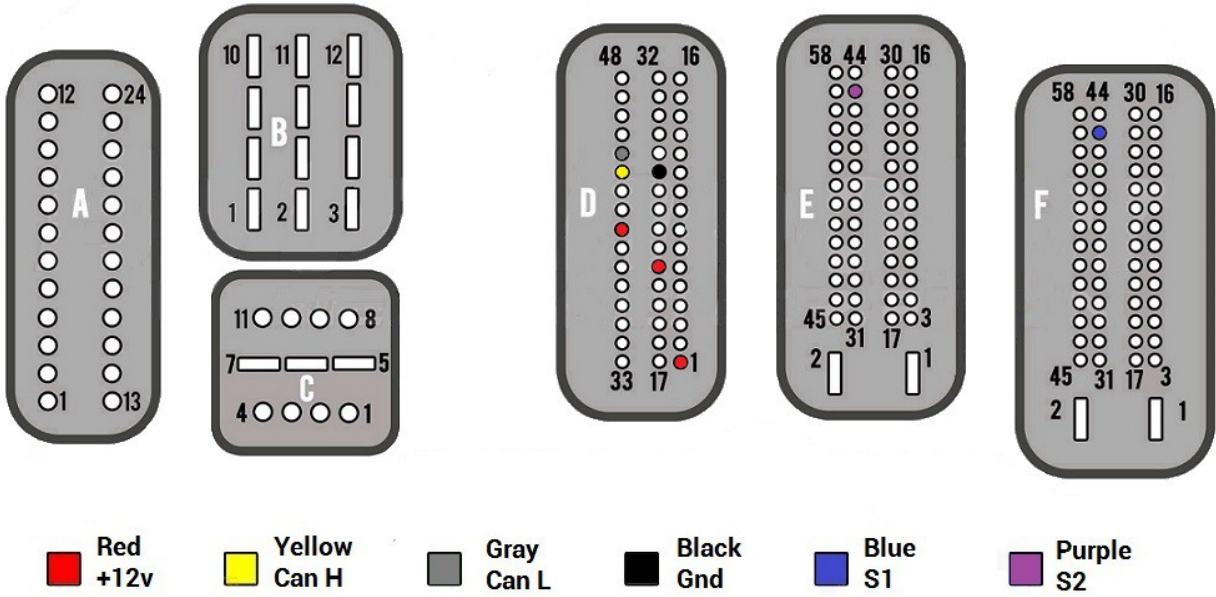

MEV17.2.2 V2

- Red +12v
- Yellow Can H
- Gray Can L
- Black Gnd
- Blue S1
- Purple S2

MEV17.4

- Red +12v
- Yellow Can H
- Gray Can L
- Black Gnd
- Blue S1
- Purple S2

MEVD17.2.3

- Red
+12v
- Yellow
Can H
- Gray
Can L
- Black
Gnd
- Blue
S1
- Purple
S2

MEVD17.2.4

- Red
+12v
- Yellow
Can H
- Gray
Can L
- Black
Gnd
- Blue
S1
- Purple
S2

MEVD17.2.5

MEVD17.2.6

MEVD17.2.8

- Red +12v
- Yellow Can H
- Gray Can L
- Black Gnd
- Blue S1
- Purple S2

MEVD17.2.9

- Red +12v
- Yellow Can H
- Gray Can L
- Black Gnd
- Blue S1
- Purple S2