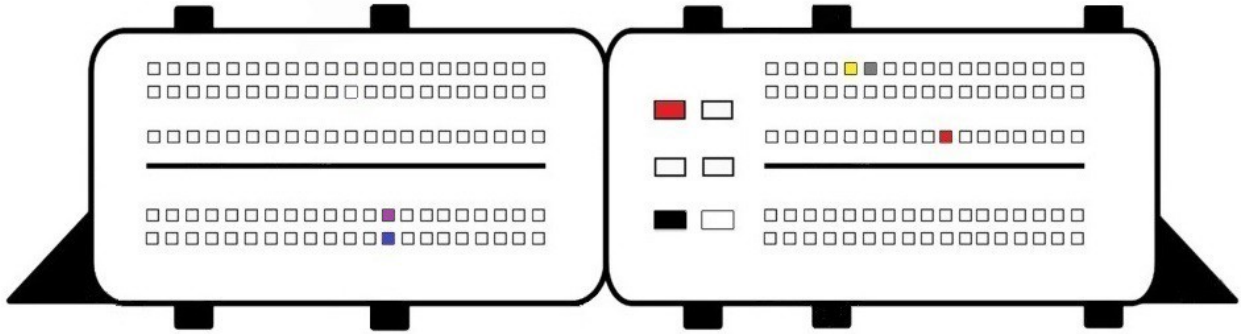

MED17.8.31

- Red +12v
- Yellow Can H
- Gray Can L
- Black Gnd
- Blue S1
- Purple S2