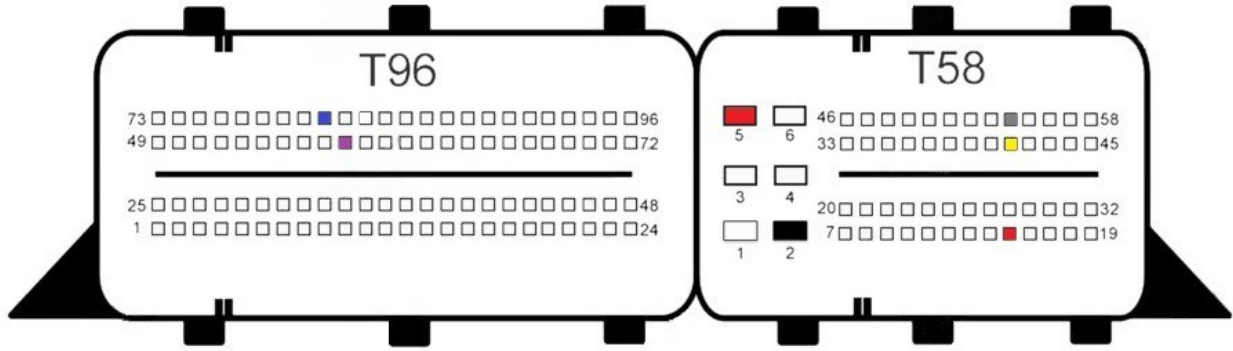

MED17.7.2

- Red
  +12v
- Yellow
  Can H
- Gray
  Can L
- Black
  Gnd
- Blue
  S1
- Purple
  S2