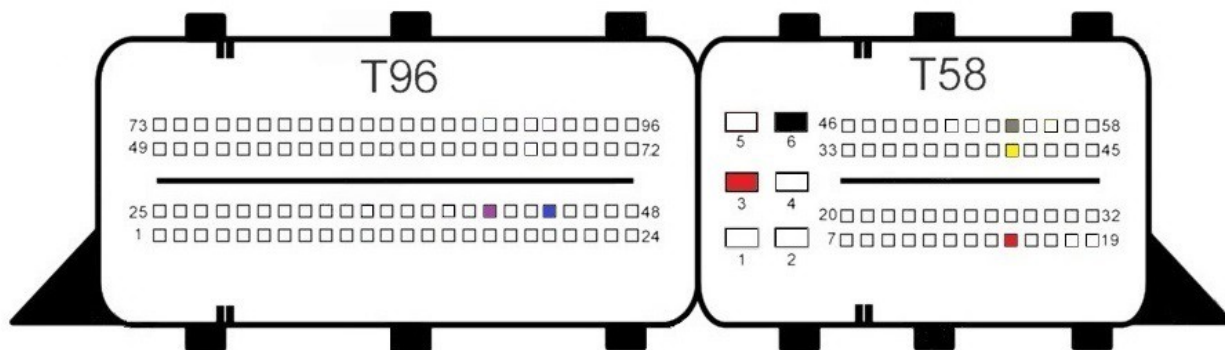

EDC17C43

- Red
  +12v
- Yellow
  Can H
- Gray
  Can L
- Black
  Gnd
- Blue
  S1
- Purple
  S2