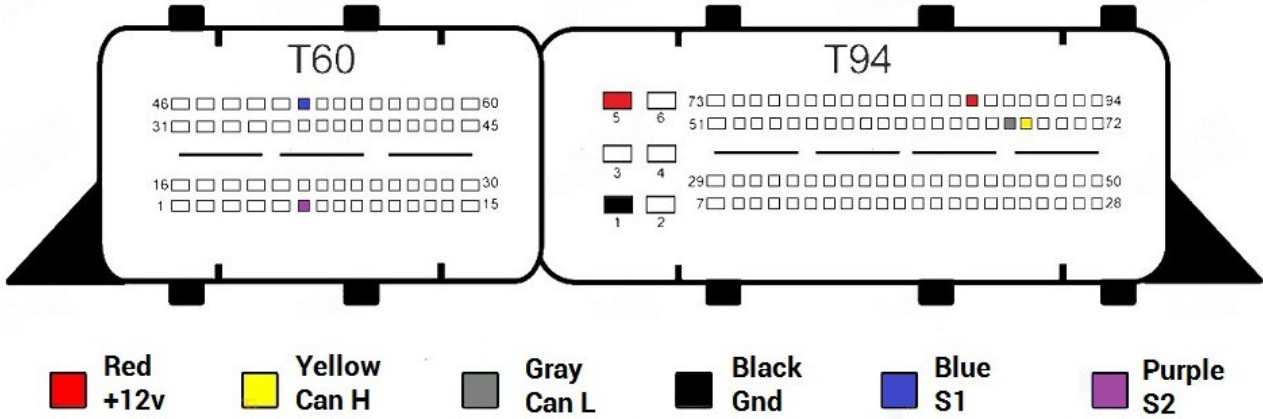

MED17.1.21