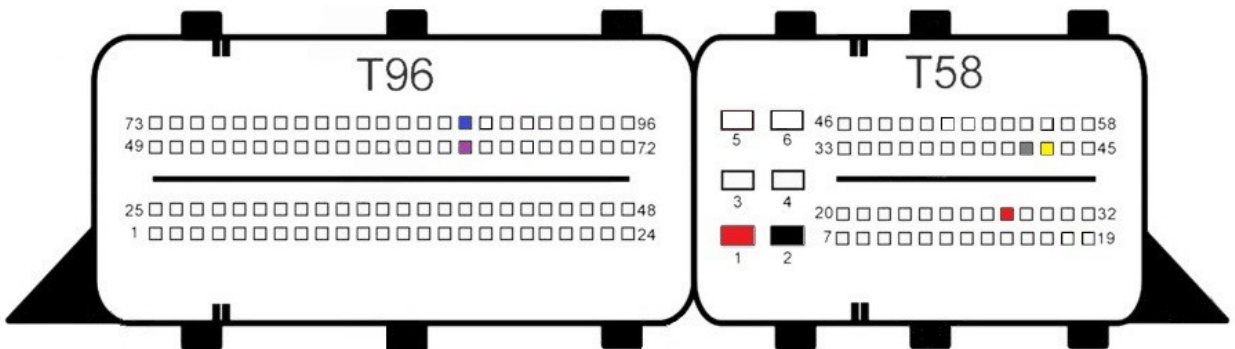

EDC17CP45

- Red
+12v
- Yellow
Can H
- Gray
Can L
- Black
Gnd
- Blue
S1
- Purple
S2

EDC17CP46

- Red
+12v
- Yellow
Can H
- Gray
Can L
- Black
Gnd
- Blue
S1
- Purple
S2

EDC17CP47

- Red
+12v
- Yellow
Can H
- Gray
Can L
- Black
Gnd
- Blue
S1
- Purple
S2