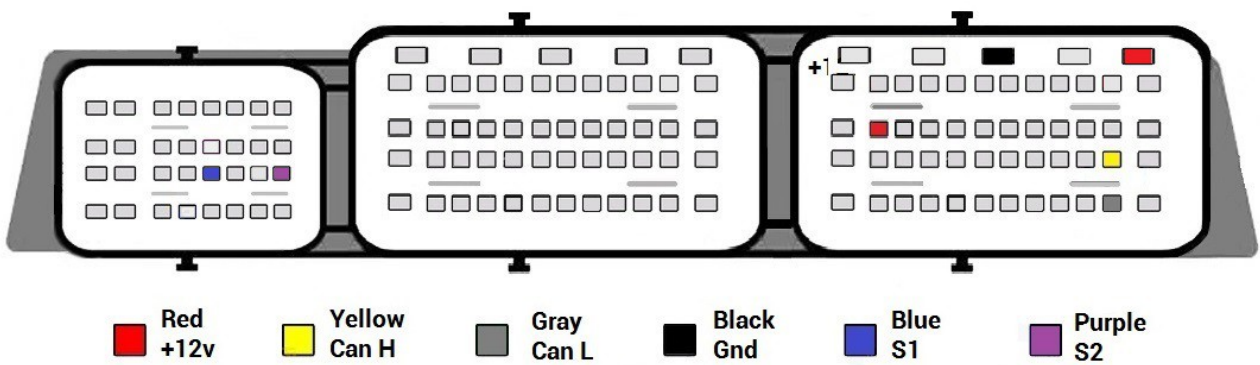

MED17.3.3

MED17.3.4

MED17.3.5

- Red +12v
- Yellow Can H
- Gray Can L
- Black Gnd
- Blue S1
- Purple S2

MED17.3

- Red +12v
- Yellow Can H
- Gray Can L
- Black Gnd
- Blue S1
- Purple S2

MED17.4.4

MED17.4