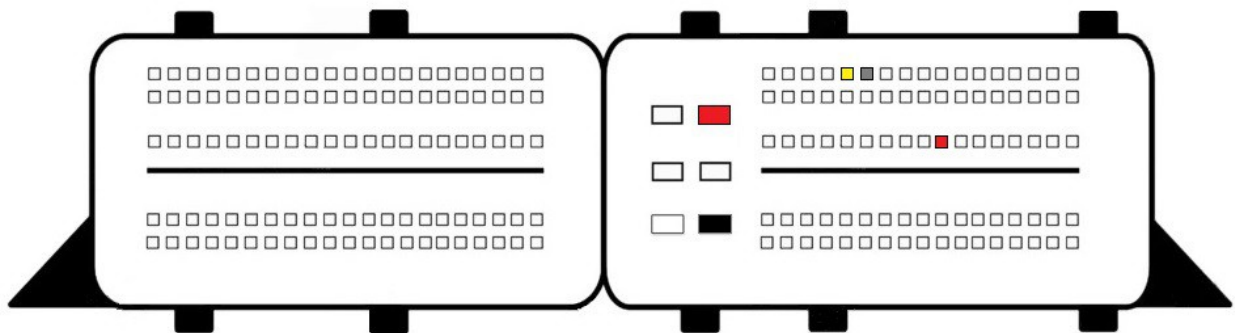

MG1CP002

 Red +12v  Yellow Can H  Gray Can L  Black Gnd

MG1CP007

■ Red +12v
 ■ Yellow Can H
 ■ Gray Can L
 ■ Black Gnd

MG1CS001

■ Red +12v
 ■ Yellow Can H
 ■ Gray Can L
 ■ Black Gnd

MG1CS002

Red +12v Yellow Can H Gray Can L Black Gnd