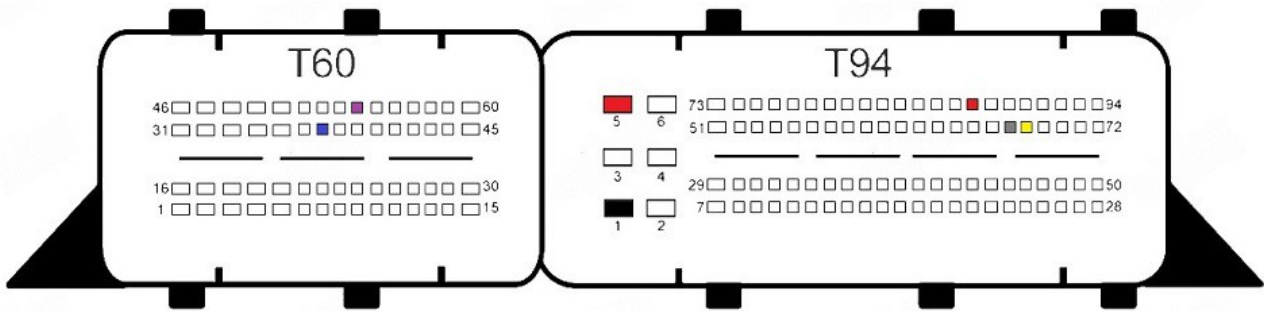

MED17.1

- Red +12v
- Yellow Can H
- Gray Can L
- Black Gnd
- Blue S1
- Purple S2