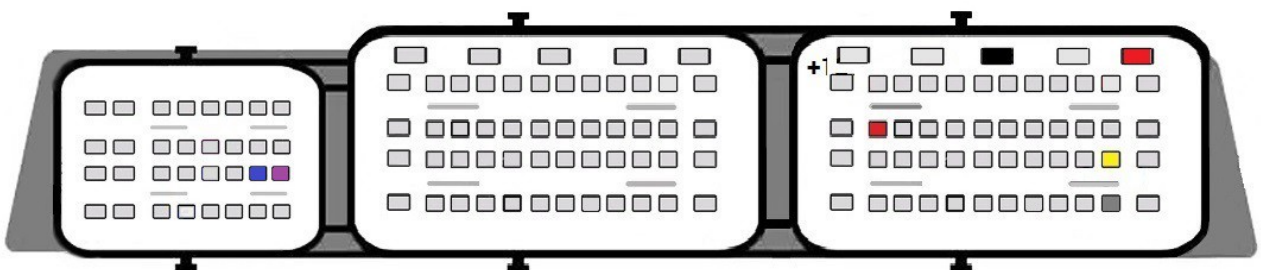

MEV17.4

- Red +12v
- Yellow Can H
- Gray Can L
- Black Gnd
- Blue S1
- Purple S2