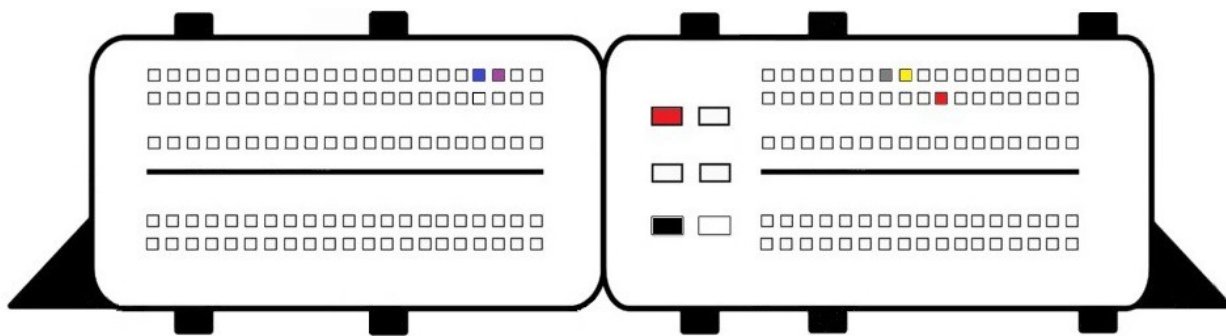

MED17.9.30

- Red
+12v
- Yellow
Can H
- Gray
Can L
- Black
Gnd
- Blue
S1
- Purple
S2

MED17.9.63

MEDC17.9 Type 1

MEDC17.9 Type 2

- Red +12v
- Yellow Can H
- Gray Can L
- Black Gnd
- Blue S1
- Purple S2

MEDG17.9.8