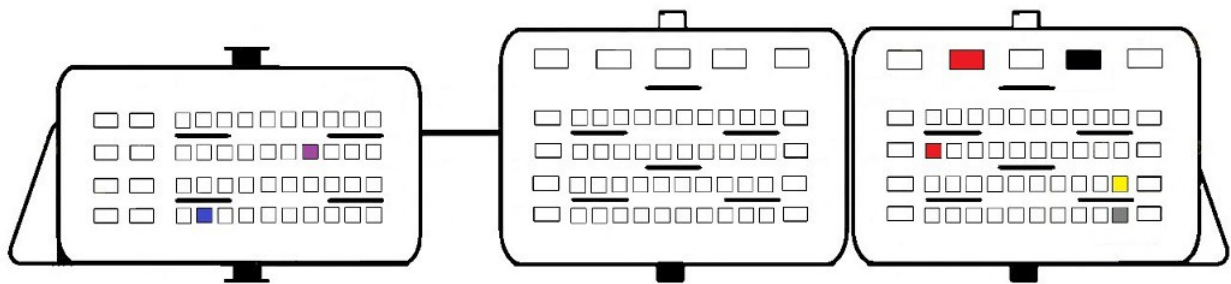

EDC17CP42

- Red
  +12v
- Yellow
  Can H
- Gray
  Can L
- Black
  Gnd
- Blue
  S1
- Purple
  S2