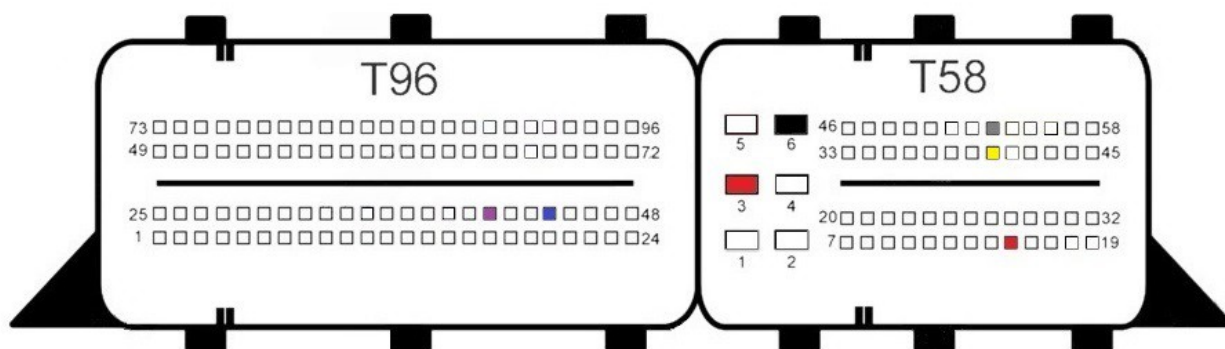

EDC17CP11

- Red
  +12v
- Yellow
  Can H
- Gray
  Can L
- Black
  Gnd
- Blue
  S1
- Purple
  S2