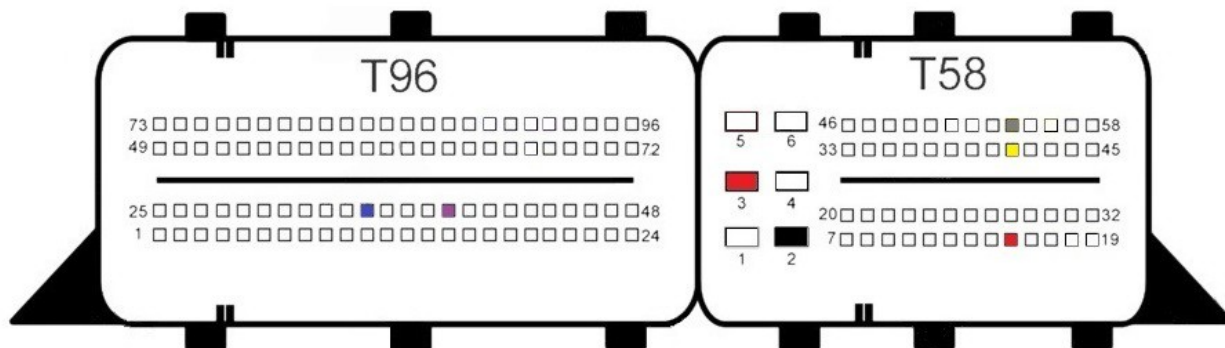

EDC17CP04

EDC17CP05

EDC17CP07

- Red
+12v
- Yellow
Can H
- Gray
Can L
- Black
Gnd
- Blue
S1
- Purple
S2

EDC17CP09

- Red
+12v
- Yellow
Can H
- Gray
Can L
- Black
Gnd
- Blue
S1
- Purple
S2

EDC17CP10

- Red
+12v
- Yellow
Can H
- Gray
Can L
- Black
Gnd
- Blue
S1
- Purple
S2