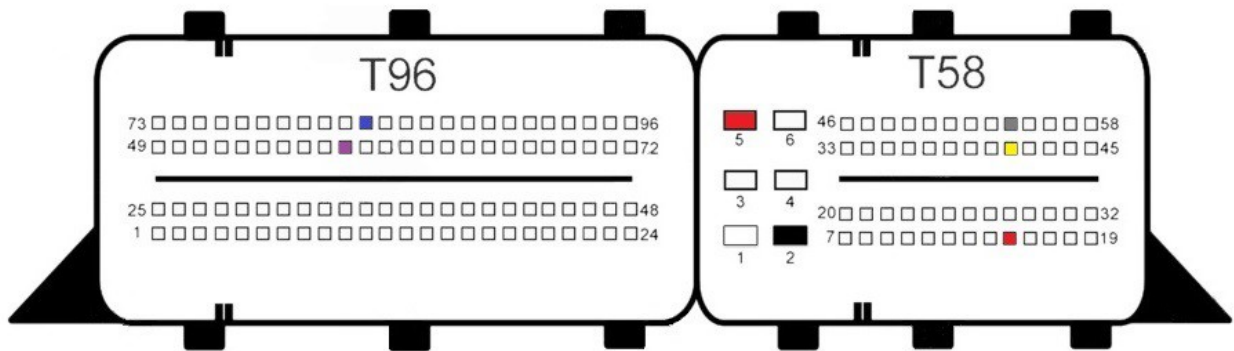

MED17.5.25

- Red
+12v
- Yellow
Can H
- Gray
Can L
- Black
Gnd
- Blue
S1
- Purple
S2

MED17.5

- Red +12v
- Yellow Can H
- Gray Can L
- Black Gnd
- Blue S1
- Purple S2

MED17.7.1

- Red +12v
- Yellow Can H
- Gray Can L
- Black Gnd
- Blue S1
- Purple S2