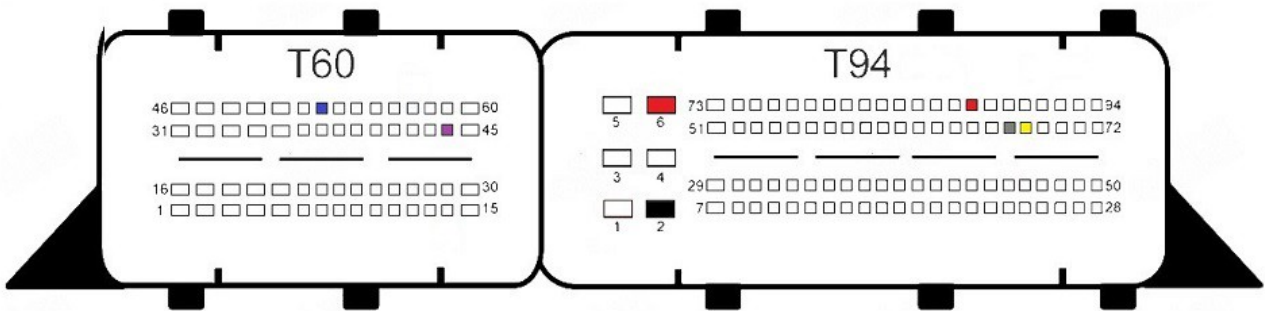

- Red +12v
- Yellow Can H
- Gray Can L
- Black Gnd
- Blue S1
- Purple S2

EDC17CP20

- Red +12v
- Yellow Can H
- Gray Can L
- Black Gnd
- Blue S1
- Purple S2

EDC17CP22

EDC17CP24

- Red +12v
- Yellow Can H
- Gray Can L
- Black Gnd
- Blue S1
- Purple S2