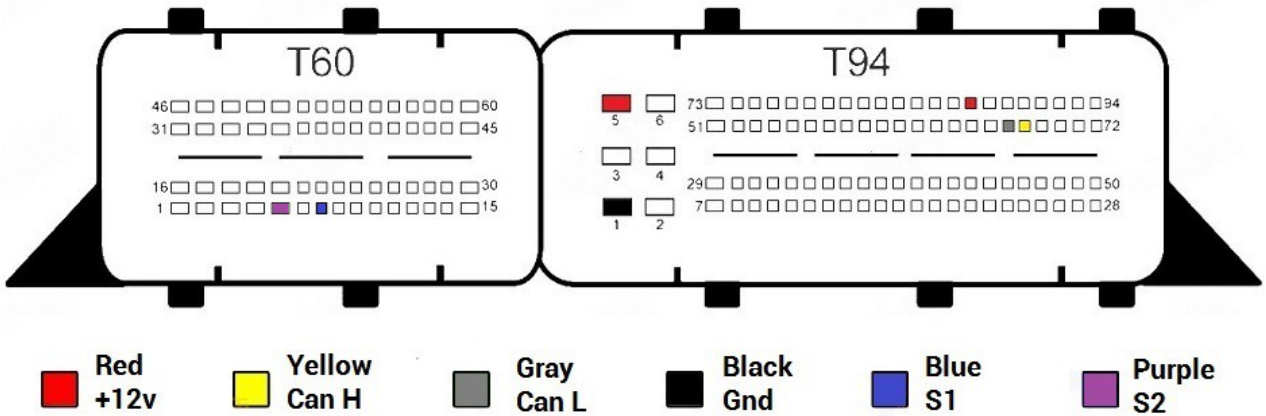

ME17.2.4

- Red +12v
- Yellow Can H
- Gray Can L
- Black Gnd
- Blue S1
- Purple S2

ME17.3 Type 1

ME17.3 Type 2

ME17.5.6

ME17.5.22

ME17.5.24

ME17.5.26