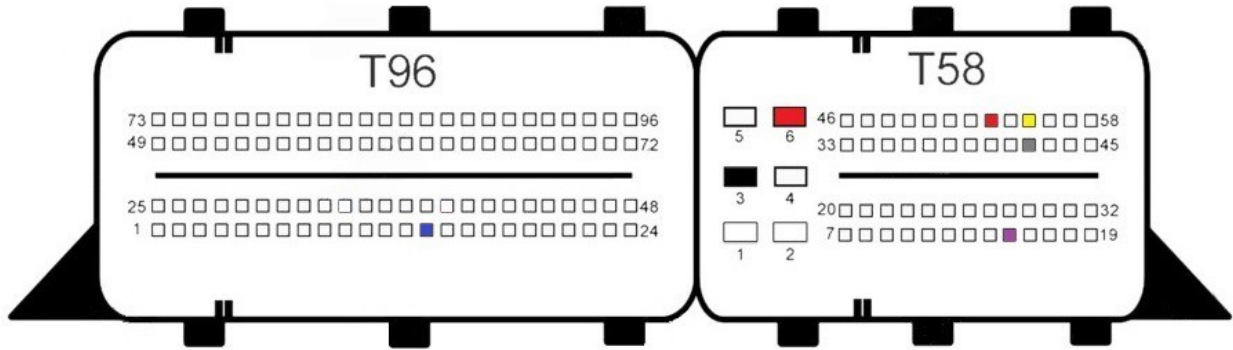

EDC17CP74

- Red
+12v
- Yellow
Can H
- Gray
Can L
- Black
Gnd
- Blue
S1
- Purple
S2

EDC17CV54

- Red
+12v
- Yellow
Can H
- Gray
Can L
- Black
Gnd
- Blue
S1
- Purple
S2

EDC17U01

ME17.1.1

ME17.2 BMSX

- Red +12v
- Yellow Can H
- Gray Can L
- Black Gnd
- Blue S1
- Purple S2