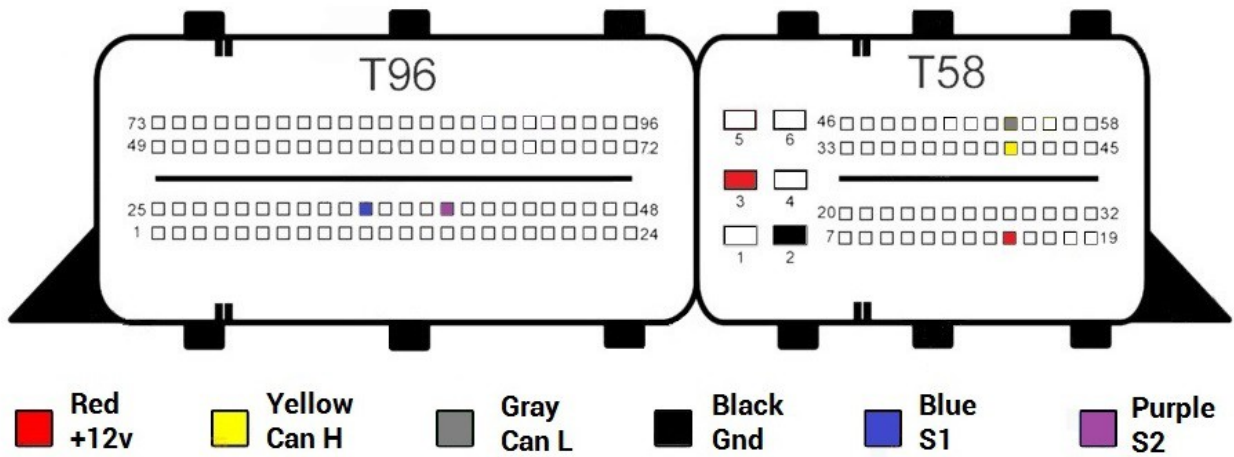

- Red +12v
- Yellow Can H
- Gray Can L
- Black Gnd
- Blue S1
- Purple S2

EDC17C58

- Red +12v
- Yellow Can H
- Gray Can L
- Black Gnd
- Blue S1
- Purple S2

EDC17C59

- Red
+12v
- Yellow
Can H
- Gray
Can L
- Black
Gnd
- Blue
S1
- Purple
S2

EDC17C60

- Red
+12v
- Yellow
Can H
- Gray
Can L
- Black
Gnd
- Blue
S1
- Purple
S2

EDC17C64

EDC17C66

EDC17C69 Type 1

- Red +12v
- Yellow Can H
- Gray Can L
- Black Gnd
- Blue S1
- Purple S2

EDC17C69 Type 2

- Red +12v
- Yellow Can H
- Gray Can L
- Black Gnd
- Blue S1
- Purple S2

EDC17C69 Type 3

- Red
+12v
- Yellow
Can H
- Gray
Can L
- Black
Gnd
- Blue
S1
- Purple
S2

EDC17C70

- Red
+12v
- Yellow
Can H
- Gray
Can L
- Black
Gnd
- Blue
S1
- Purple
S2

EDC17C73

- Red
+12v
- Yellow
Can H
- Gray
Can L
- Black
Gnd
- Blue
S1
- Purple
S2