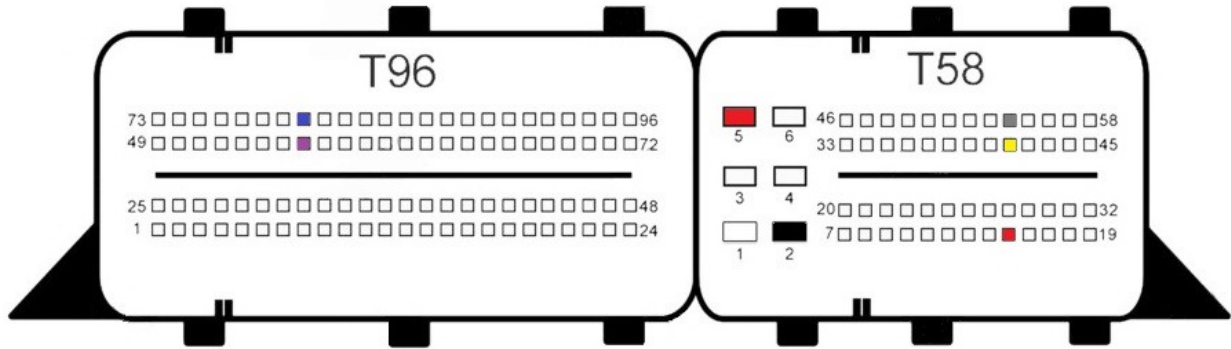

ME17.7

- Red
  +12v
- Yellow
  Can H
- Gray
  Can L
- Black
  Gnd
- Blue
  S1
- Purple
  S2