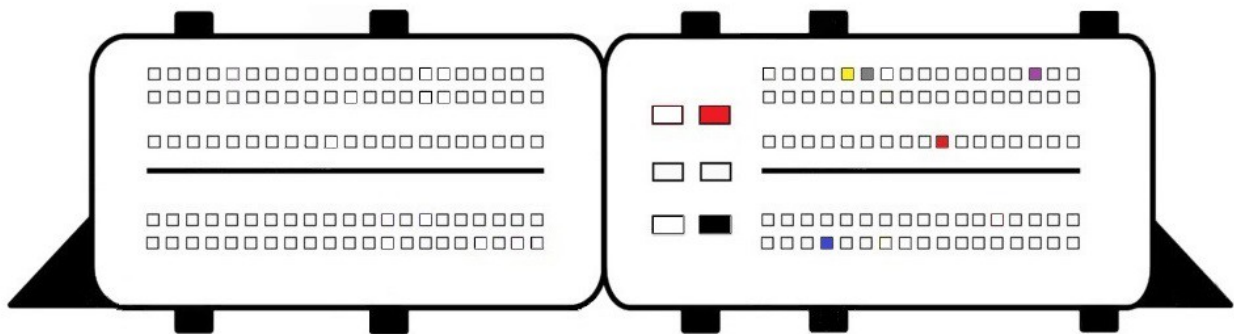

MED17.1.11

- Red +12v
- Yellow Can H
- Gray Can L
- Black Gnd
- Blue S1
- Purple S2

MED17.1.21

MED17.1.27

MED17.1.61

- Red +12v
- Yellow Can H
- Gray Can L
- Black Gnd
- Blue S1
- Purple S2

MED17.1.62 Type 1