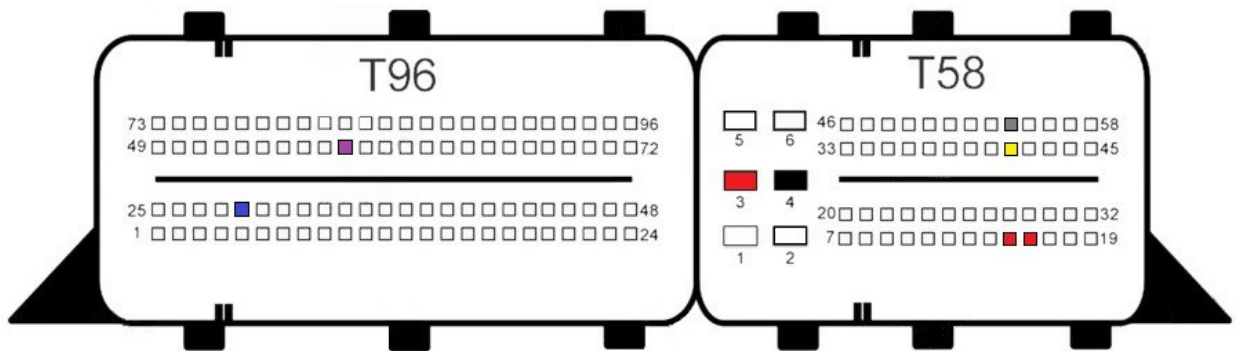

MED17.7.7

- Red +12v
- Yellow Can H
- Gray Can L
- Black Gnd
- Blue S1
- Purple S2