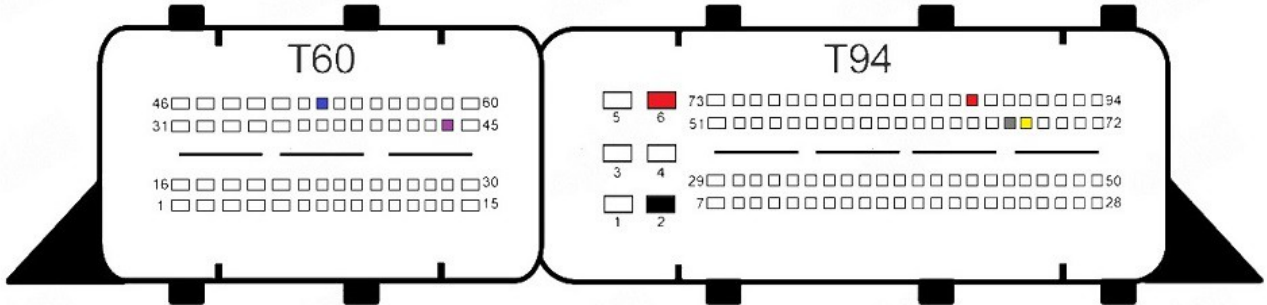

MED17.5.1

- Red
  +12v
- Yellow
  Can H
- Gray
  Can L
- Black
  Gnd
- Blue
  S1
- Purple
  S2